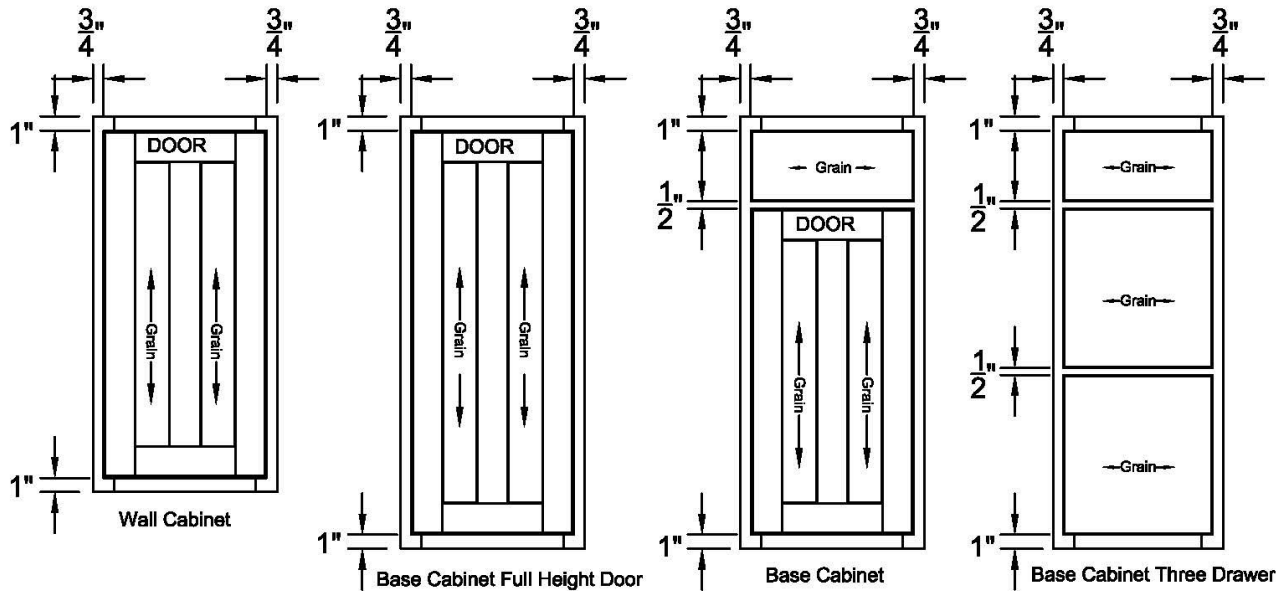

DOOR DETAILS - DUVAL

DUVAL 7-PIECE SHAKER DOOR & DRAWER HEAD STYLES

- -Available in Oak-Maple-Cherry-Hickory
- -3/4 Overlay Standard
- -Slab Drawer Fronts
- -5/32" thick Veneer Recessed Inserts
- -Mortise and Tenon Construction
- -3/4" Hardwood Front Frame
- 1 1/2" wide Stiles and Rails on Front Frame