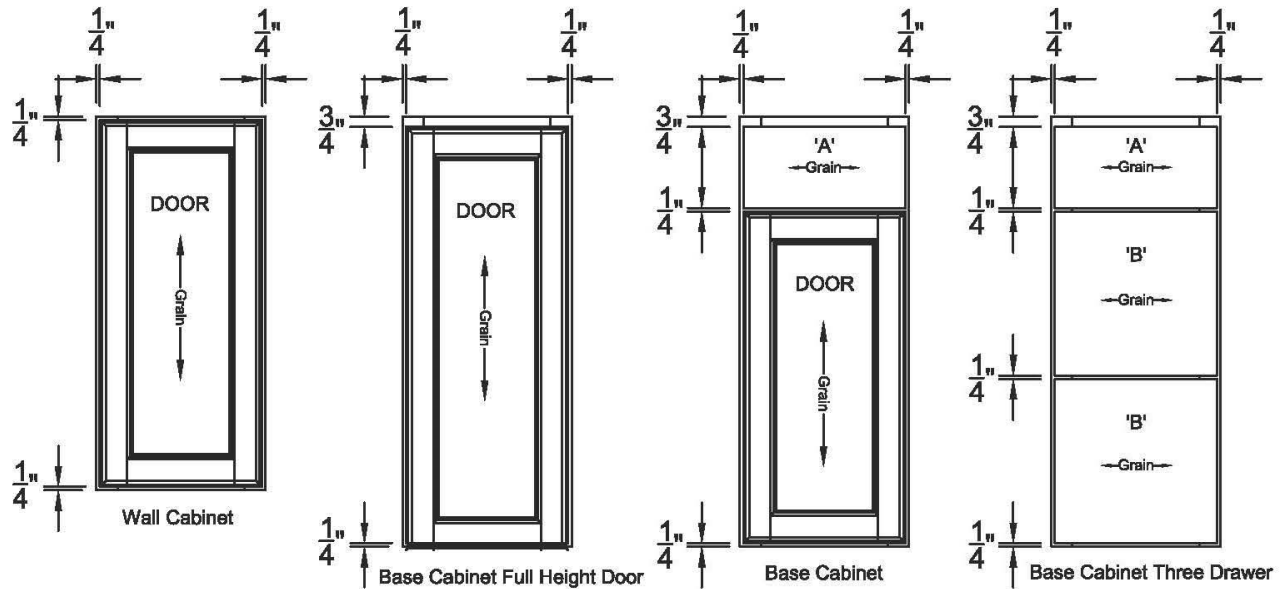

LEGACY CRAFTED CABINETS

DOOR DETAILS - DENTON

DENTON

SQUARE RECESSED PANEL DOOR AND SLAB DRAWER HEAD STYLE

- -Available in Oak-Maple-Cherry
- -Full Overlay
- -Slab Drawer Fronts
- $\frac{7}{32}$ " Thick Plywood Veneer Inserts
- -Mortise and Tenon Construction
- $\frac{3}{4}$ " Hardwood Front Frame
- $1\frac{1}{2}$ " Wide Stiles and Rails on Front Frame