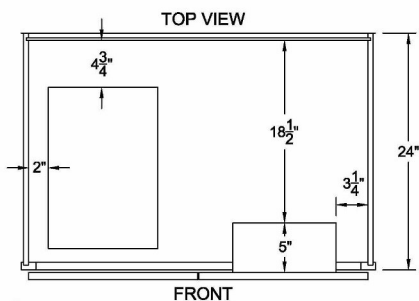

SUPER SINK

HARDWARE LOCATIONS FOR SUPER SINK CABINET (FOR JOB-SITE SINK INSTALLATION)