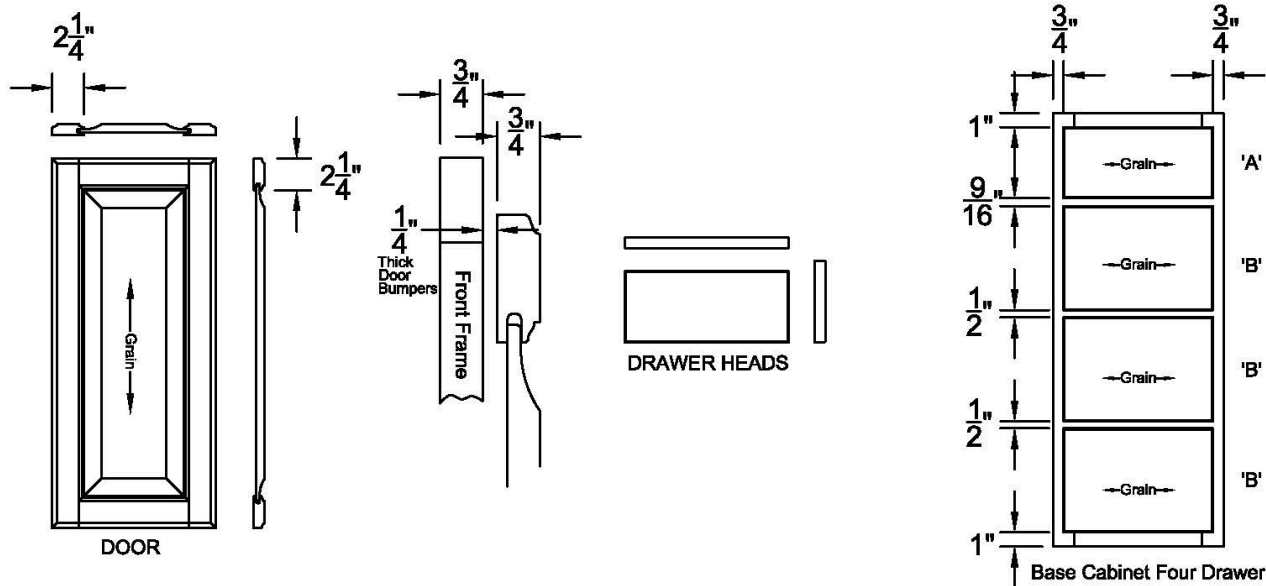

DOOR DETAILS - GRIFFIN

GRIFFIN SQUARE RAISED PANEL DOOR /SLAB HEADS

- -Available in Oak-Maple-Cherry-Hickory
- -3/4 Overlay
- -Slab Drawer Fronts
- -9/16" Thick Maple and Cherry Solid Raised Panel Inserts * Veneer Raised Panel Insert on Oak
- -Mortise and Tenon Construction
- -3/4" Hardwood Front Frame
- 1 1/2" wide Stiles and Rails on Front Frame