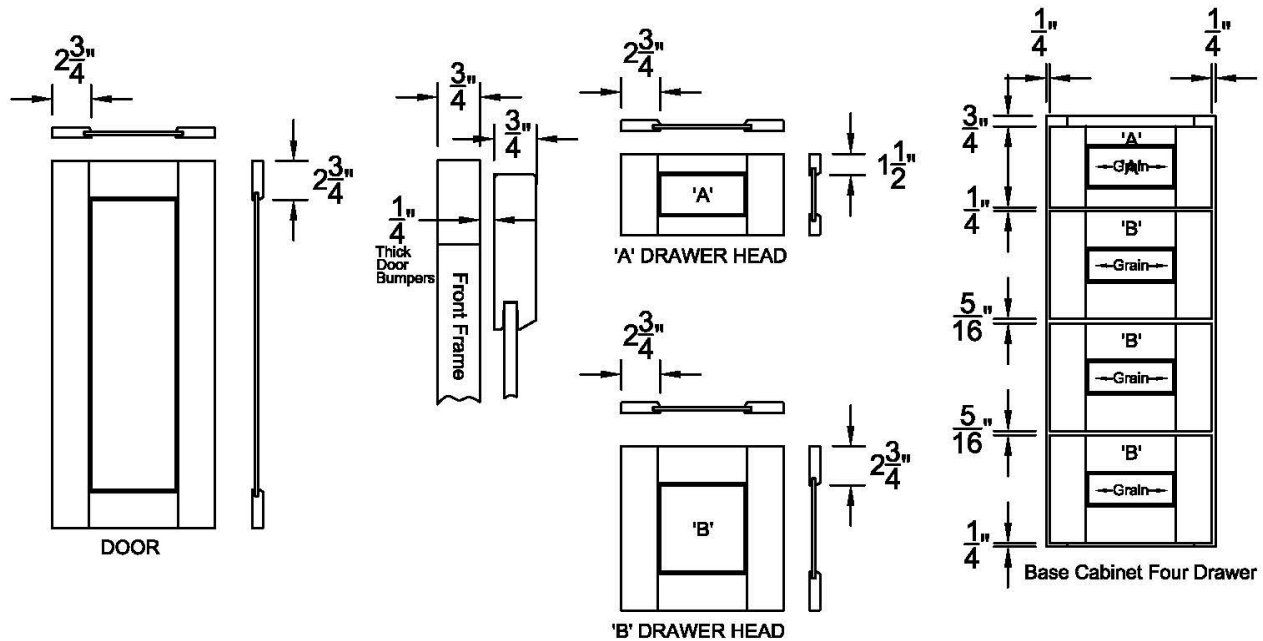

DOOR DETAILS - HAMILTON

HAMILTON

WIDE RAIL SHAKER DOOR AND DRAWER HEAD STYLE

- -Available in Oak-Maple-Cherry-Hickory
- -Full Overlay
- -5 Piece Drawer Fronts
- -7/32" thick Plywood Veneer Recessed Inserts
- -Mortise and Tenon Construction
- -3/4" Hardwood Front Frame
- 1 1/2" wide Stiles and Rails on Front Frame