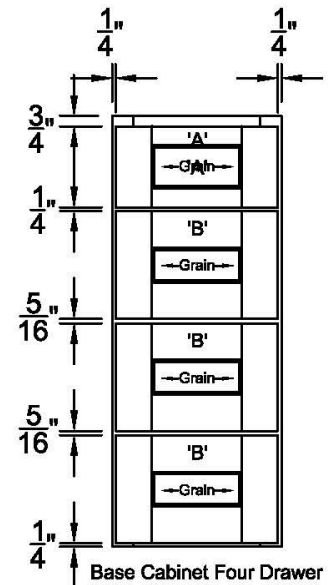

DOOR DETAILS - HAMILTON

HAMILTON

WIDE RAIL SHAKER DOOR AND DRAWER HEAD STYLE

- -Available in Oak-Maple-Cherry-Hickory
- -Full Overlay
- -5 Piece Drawer Fronts
- -7/32" thick Plywood Veneer Recessed Inserts
- -Mortise and Tenon Construction
- -3/4" Hardwood Front Frame
- 1 1/2" wide Stiles and Rails on Front Frame