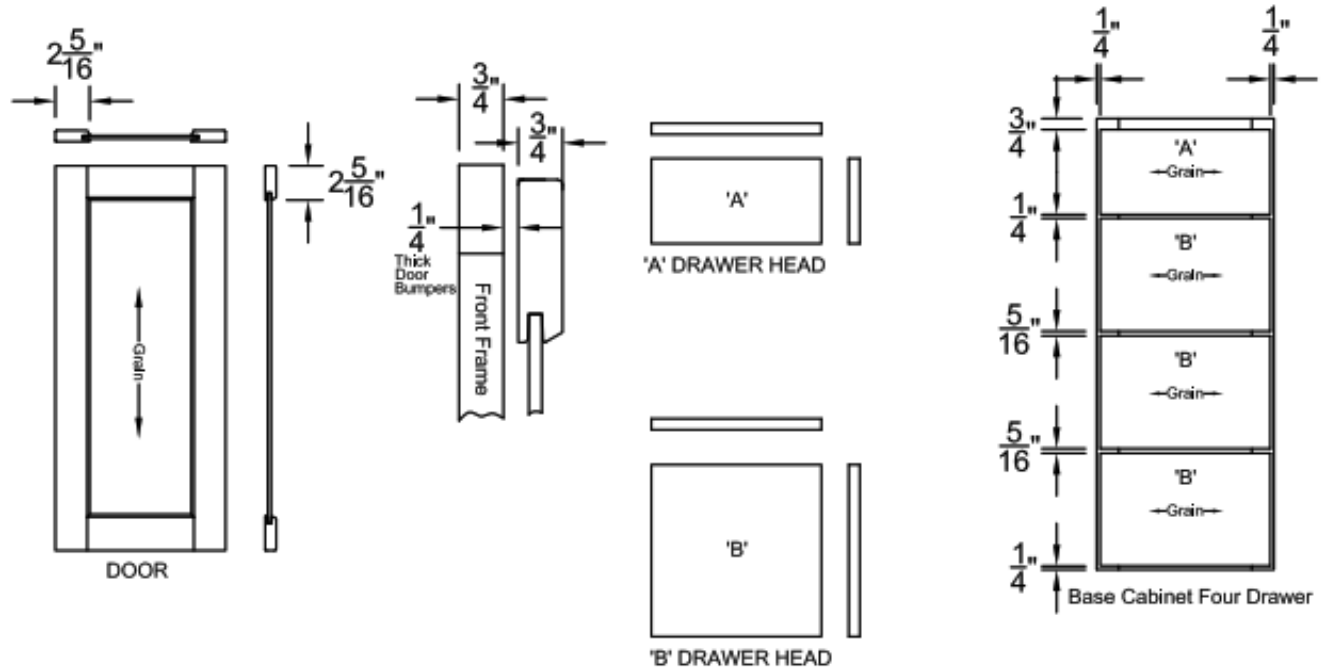

DOOR DETAILS - CORTLAND

CORTLAND SHAKER DOOR AND SLAB DRAWER HEAD STYLE

- -Available in Oak-Maple-Cherry
- -Full Overlay
- -Slab Drawer Fronts
- $\frac{7}{32}$ " Thick Plywood Veneer Recessed Inserts
- -Mortise and Tenon Construction
- $\frac{3}{4}$ " Hardwood Front Frame
- $1\frac{1}{2}$ " Wide Stiles and Rails on Front Frame