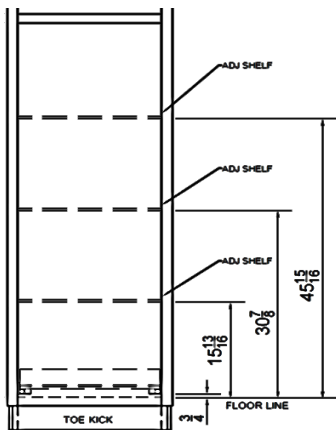

PANTRY CABINET TRAY STANDARD LOCATIONS

1 Tray - 3 Adustable Shelves