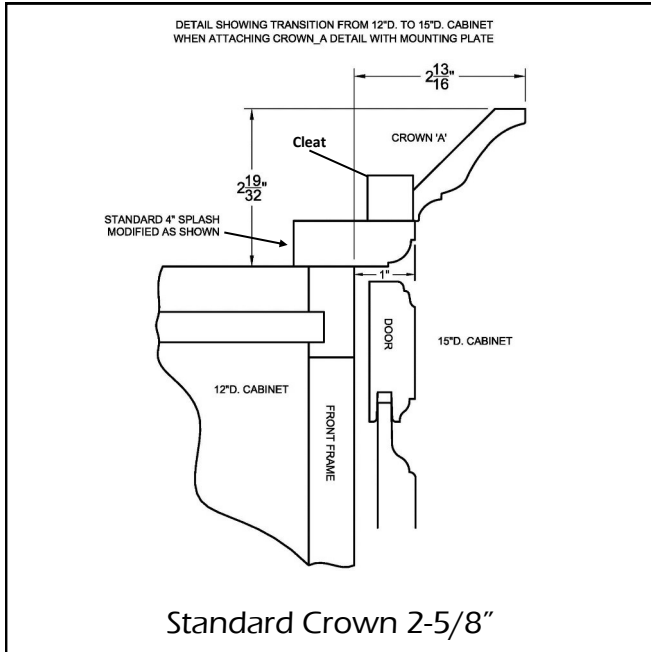

LEGACY CRAFTED CABINETS

MOLDINGS

	Oak	Maple	Cherry	Hickory
CROWN_A	41	52	56	41