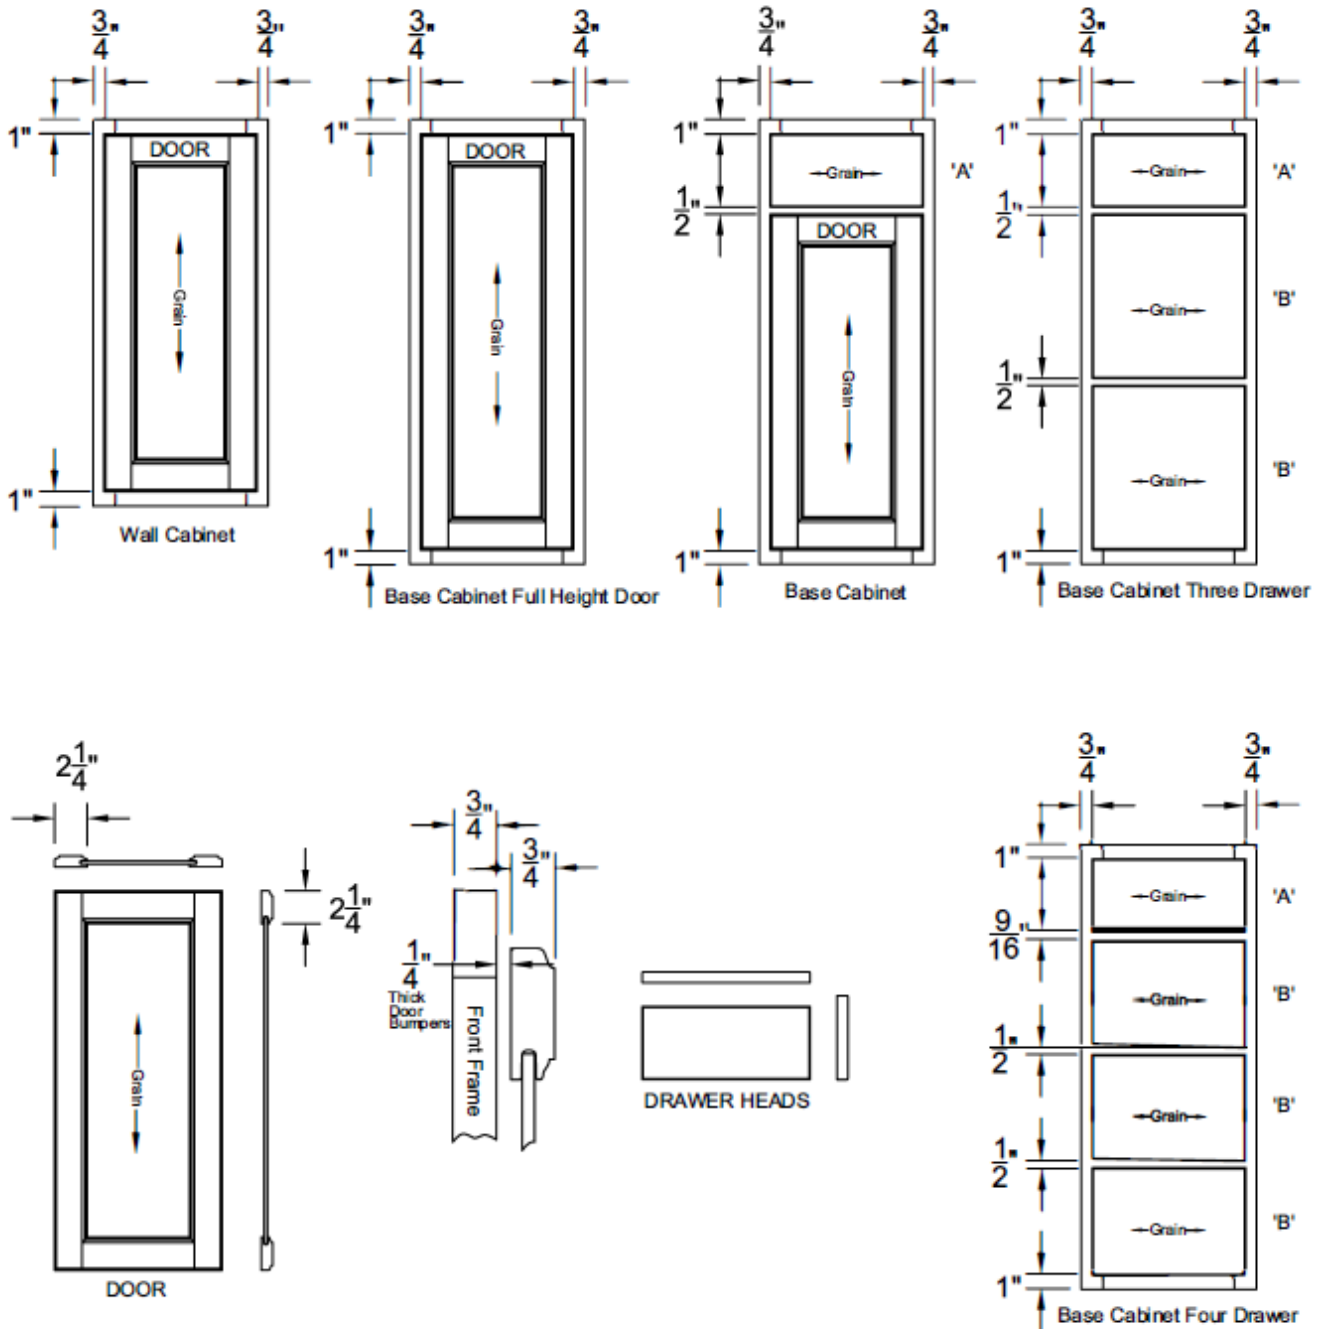

DUVAL
7-PIECE SHAKER
OAK-MAPLE-CHERRY-HICKORY

HAYWOOD
5-PIECE SHAKER
OAK-MAPLE-CHERRY

GRIFFIN
SQUARE RAISED PANEL
OAK-MAPLE-CHERRY-HICKORY

DOOR DETAILS - CHELSEA

CHELSEA PICTURE FRAME FLAT PANEL DOOR / SLAB HEADS