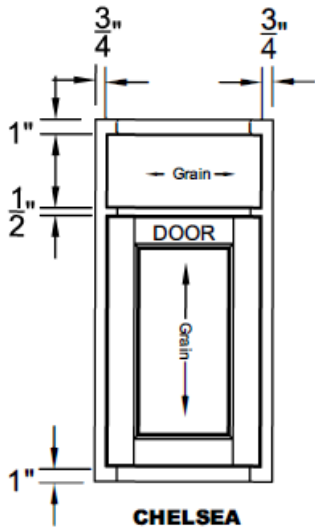

LEGACY CRAFTED CABINETS

DOOR DETAILS - STANDARD OVERLAY

CHELSEA
PICTURE FRAME
FLAT PANEL
OAK-MAPLE-CHERRY