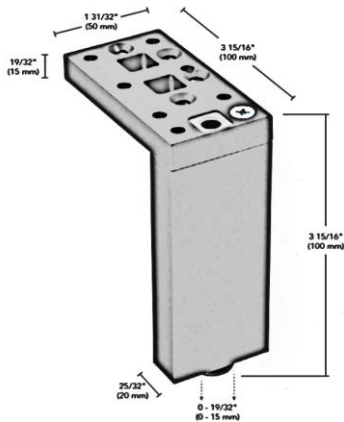

*Suggested to order your vanity or base cabinet with NOTOE option

Rosette

Item No.	Description	Cubic Feet	Oak (15F/15T)	Maple (25F/25T)	Cherry (35F/35T)	Oak (15S)	Maple (25S)	Cherry (35S)	Hickory (45S)	Oak (15R)	Maple (25R)	Cherry (35R)	Hickory (45R)
ROSETTE_A	Rosette 3" x 3" x 7/8"	0.1	26	29	38	26	29	38	N/A	26	29	38	N/A