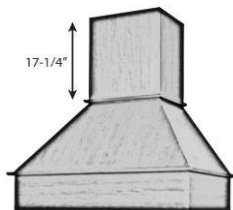

Stanisci VCHIM Hood

NOTE: Check local codes for installation height/min. clearance

30" w	VCHIM30390	VCHIM 30" w x 42" h w/ 390 CFM	80	4128	4099	4645	4128	4099	4645	N/A	4128	4099	4645	N/A
	VCHIM30600	VCHIM 30" w x 42" h w/ 600 CFM	80	6092	6044	6881	6092	6044	6881	N/A	6092	6044	6881	N/A
36" w	VCHIM36390	VCHIM 36" w x 42" h w/ 390 CFM	80	4362	4331	4912	4362	4331	4912	N/A	4362	4331	4912	N/A
	VCHIM36600	VCHIM 36" w x 42" h w/ 600 CFM	80	6306	6256	7126	6306	6256	7126	N/A	6306	6256	7126	N/A
42" w	VCHIM42600	VCHIM 42" w x 42" h w/ 600 CFM	80	6547	6494	7411	6547	6494	7411	N/A	6547	6494	7411	N/A
48" w	VCHIM48600	VCHIM 48" w x 42" h w/600 CFM	100	6764	6709	7662	6764	6709	7662	N/A	6764	6709	7662	N/A

*Not available in Hickory

*Depth modification not available

All VCHIM hoods 23-3/8" deep including molding

*All Widths 42" Tall - Upper Section is Trimmable

*Actual Widths Incl. Moldings - 32-1/4", 38-1/4", 44-1/4", 50-1/4"

*liner and blower shipped loose

Ventilator Specs - Subject to change based on Availability.

Model/CFM	Amps	Ducting-Not Included
Imperial Standard/360	9.0, 110V	7" Round
Pro-Mesh/600	5.0, 110V	8" Round

VCHIM Hoods w/ 390 Suffix now have 360 CFM Ventilators-Subject to Availability.