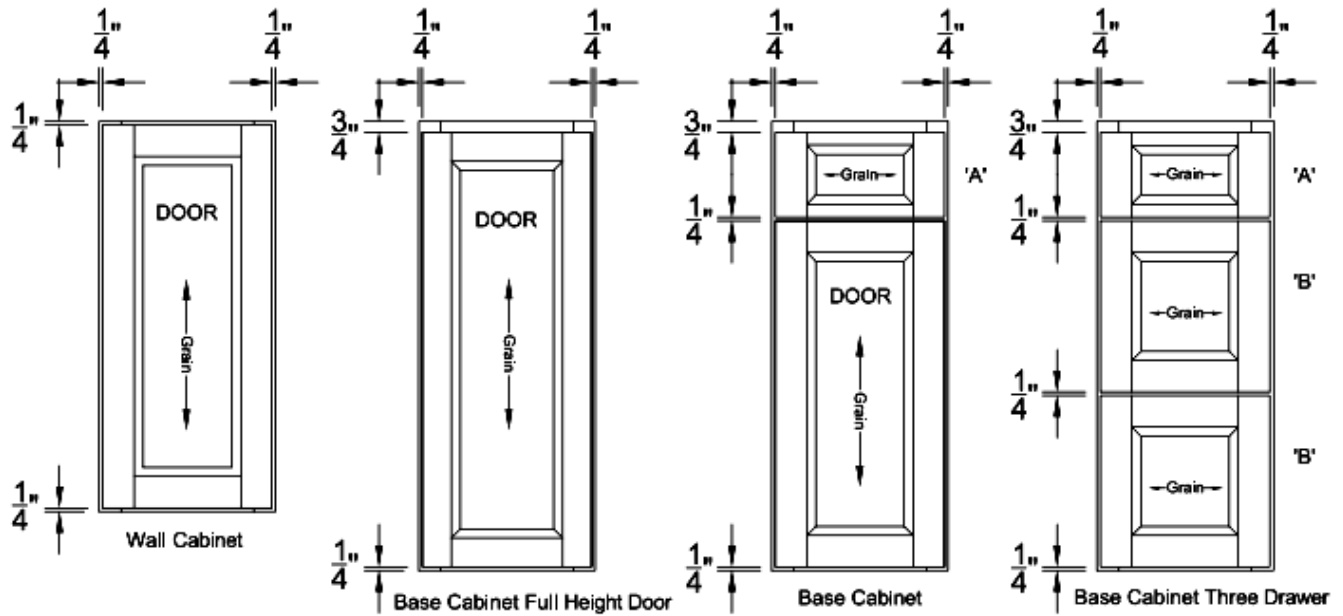

DOOR DETAILS - AVALON

AVALON WIDE RAIL DOOR AND DRAWER HEADS

- -Available in Oak-Maple-Cherry-Hickory
- -Full Overlay
- -5 Piece Drawer Fronts
- -7/32" Thick Plywood Veneer Recessed Inserts
- -Mortise and Tenon Construction
- -3/4" Hardwood Front Frame
- 1 1/2" Wide Stiles and Rails on Front Frame