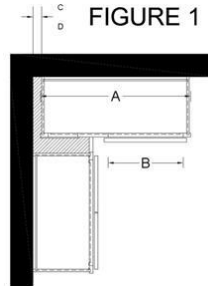

Signature Standard Overlay

2020 Price Column →

Cubic Feet	Chelsea Picture Frame			Duval 7pc Shaker				Griffin Sq Rsd Panel			
	2	3	4	5	6	7	8	9	10	11	12
	Oak (15F/15T)	Maple (25F/25T)	Cherry (35F/35T)	Oak (15S)	Maple (25S)	Cherry (35S)	Hickory (45S)	Oak (15R)	Maple (25R)	Cherry (35R)	Hickory (45R)

Legacy Item No.

Blind Corner Wall Cabinets

NOTES:

When using a blind corner wall cabinet, recommended pull from wall is 1 1/2" for standard overlay and 2" for full overlay cabinets to allow for door clearance with adjacent cabinet.

See figure 2 for clearances provided.

Maximum pull from wall is 3".

All blind corner wall cabinets include a 3" wall filler to allow for proper door clearance.

CABINET	(A) CABINET SIZE	(B) DOOR OPENING	MAXIMUM PULL	MINIMUM PULL RECOMMENDED	
				(C) STANDARD OVERLAY	(D) FULL OVERLAY
BCW27	27"	12"	3"	1 1/2"	2"
BCW30	30"	15"	3"	1 1/2"	2"
BCW36	36"	21"	3"	1 1/2"	2"
BCW39	39"	24"	3"	1 1/2"	2"
BCW42	42"	27"	3"	1 1/2"	2"
BCW45	45"	30"	3"	1 1/2"	2"