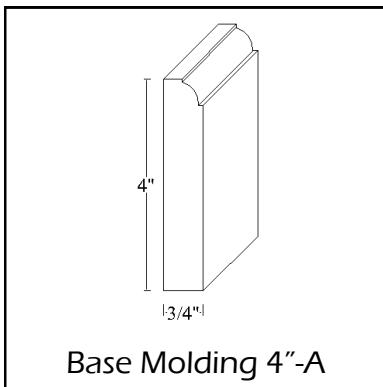

Oak	Maple	Cherry	Hickory
BASE_4_A	64	81	111	72