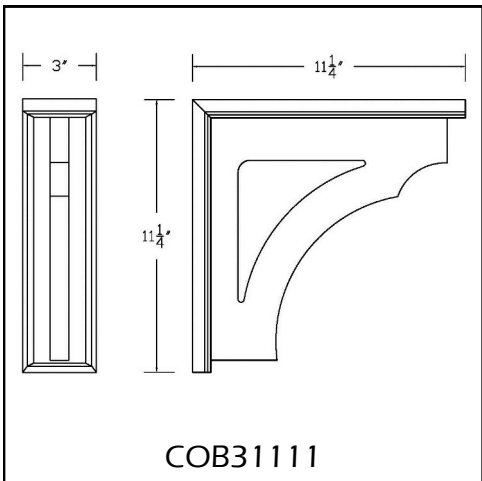

3.00

LEGACY CRAFTED CABINETS

CORBELS & BRACKETS

COB377S

Oak	Maple	Cherry	Hickory
47	47	54	47

COB3614

Oak	Maple	Cherry	Hickory
72	343	205	N/A

COB31111