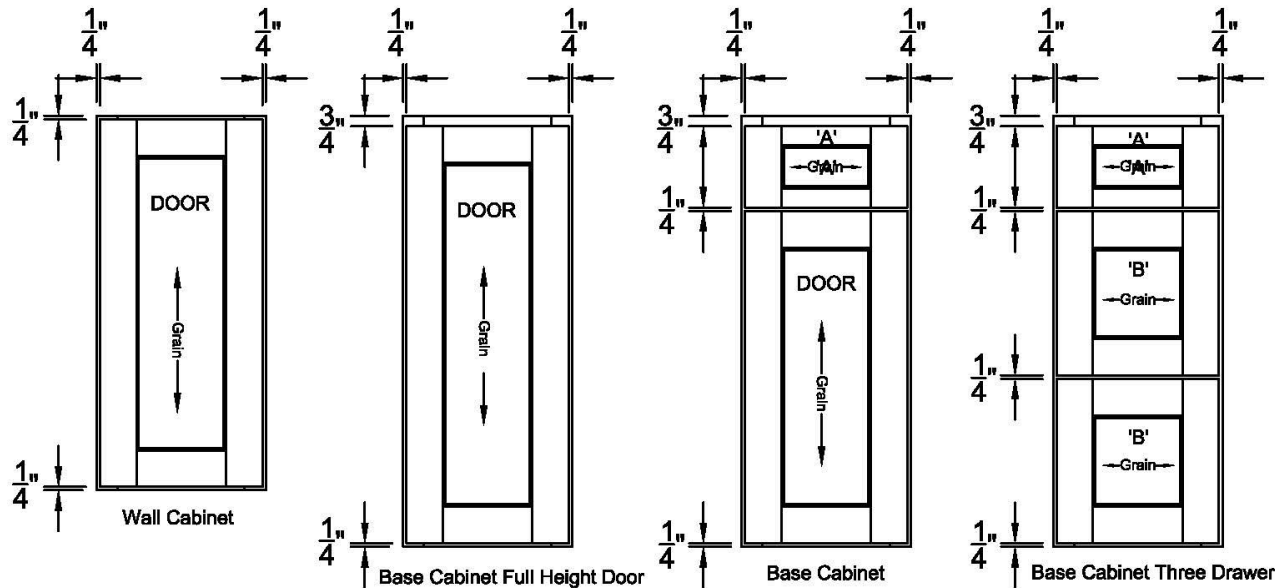

DOOR DETAILS - HAMILTON

HAMILTON

WIDE RAIL SHAKER DOOR AND DRAWER HEAD STYLE

- -Available in Oak-Maple-Cherry-Hickory
- -Full Overlay
- -5 Piece Drawer Fronts
- -7/32" thick Plywood Veneer Recessed Inserts
- -Mortise and Tenon Construction
- -3/4" Hardwood Front Frame
- 1 1/2" wide Stiles and Rails on Front Frame