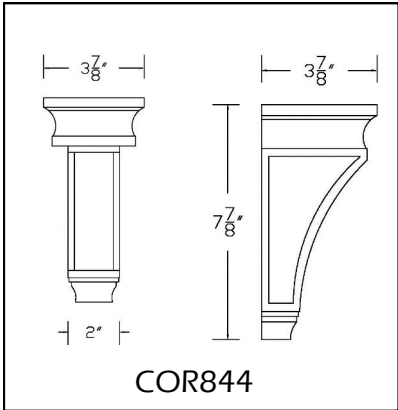

LEGACY CRAFTED CABINETS

CORBELS & BRACKETS

	Oak	Maple	Cherry	Hickory
COR844	152	170	106	76