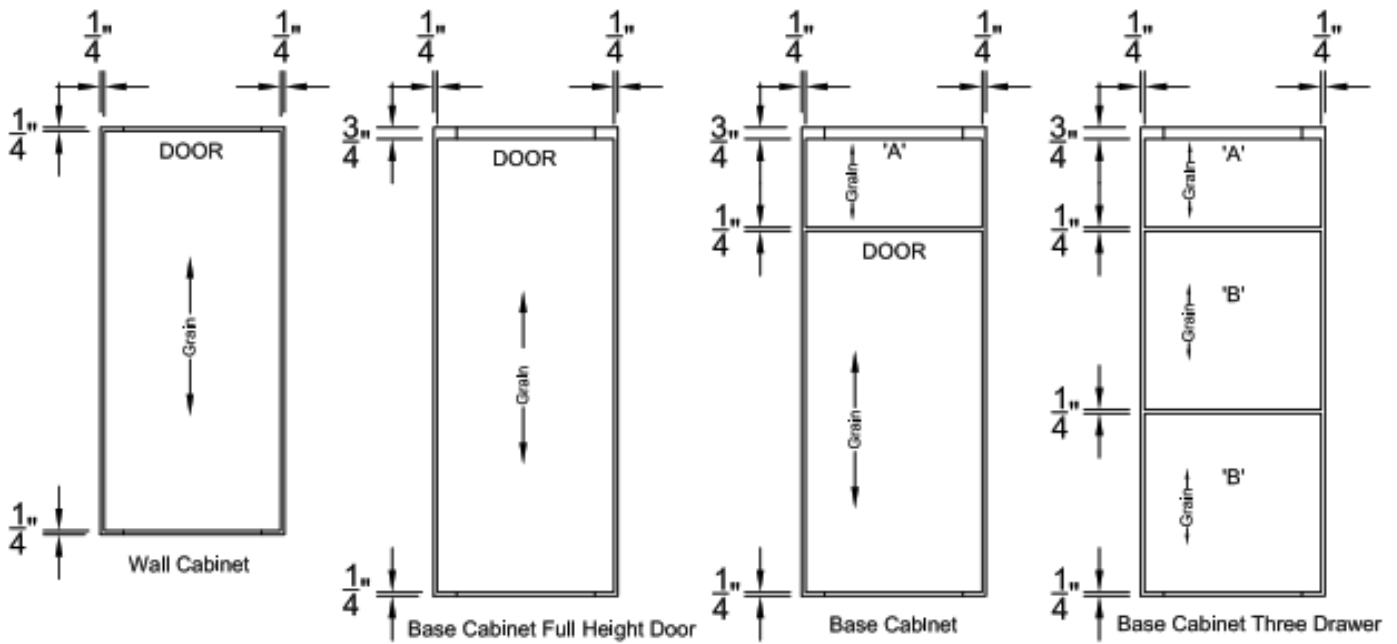

DOOR DETAILS - ASTORIA

ASTORIA SLAB

- -Available in Maple & Cherry
- -Full Overlay
- -Slab Doors & Drawer Fronts w/ Vertical Grain
- $\frac{3}{4}$ " Thick MDF core Veneer Plywood w/ 2mm thick Edge-band
- $\frac{3}{4}$ " Hardwood Frame
- -1 1/2" wide Stiles and Rails on Front Frame