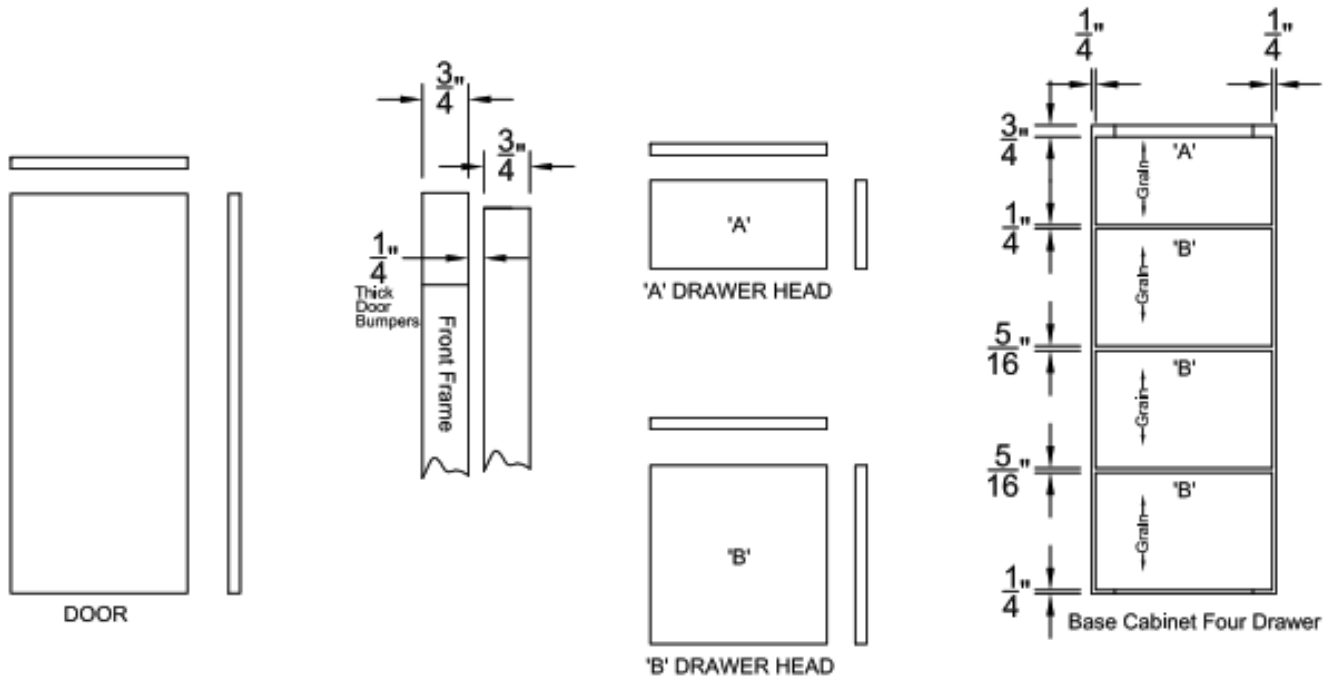

DOOR DETAILS - ASTORIA

ASTORIA SLAB

- -Available in Maple & Cherry
- -Full Overlay
- -Slab Doors & Drawer Fronts w/ Vertical Grain
- $\frac{3}{4}$ " Thick MDF core Veneer Plywood w/ 2mm thick Edge-band
- $\frac{3}{4}$ " Hardwood Frame
- -1 1/2" wide Stiles and Rails on Front Frame