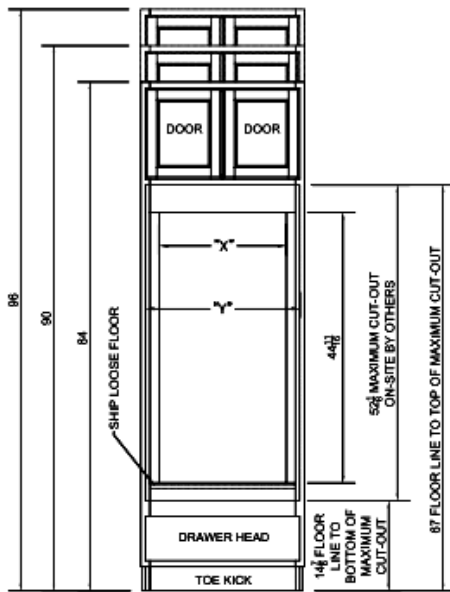

TODL2784B (SHOWN)
TODL3084B
TODL3384B

OVEN CUTOUT REF. DIMS.		
CABINET WIDTH	"X" SUPPLIED OPENING	"Y" MAXIMUM WIDTH JOBSITE CUTOUT
27"	21"	25 1/2"
30"	24"	28 1/2"
33"	27"	31 1/2"