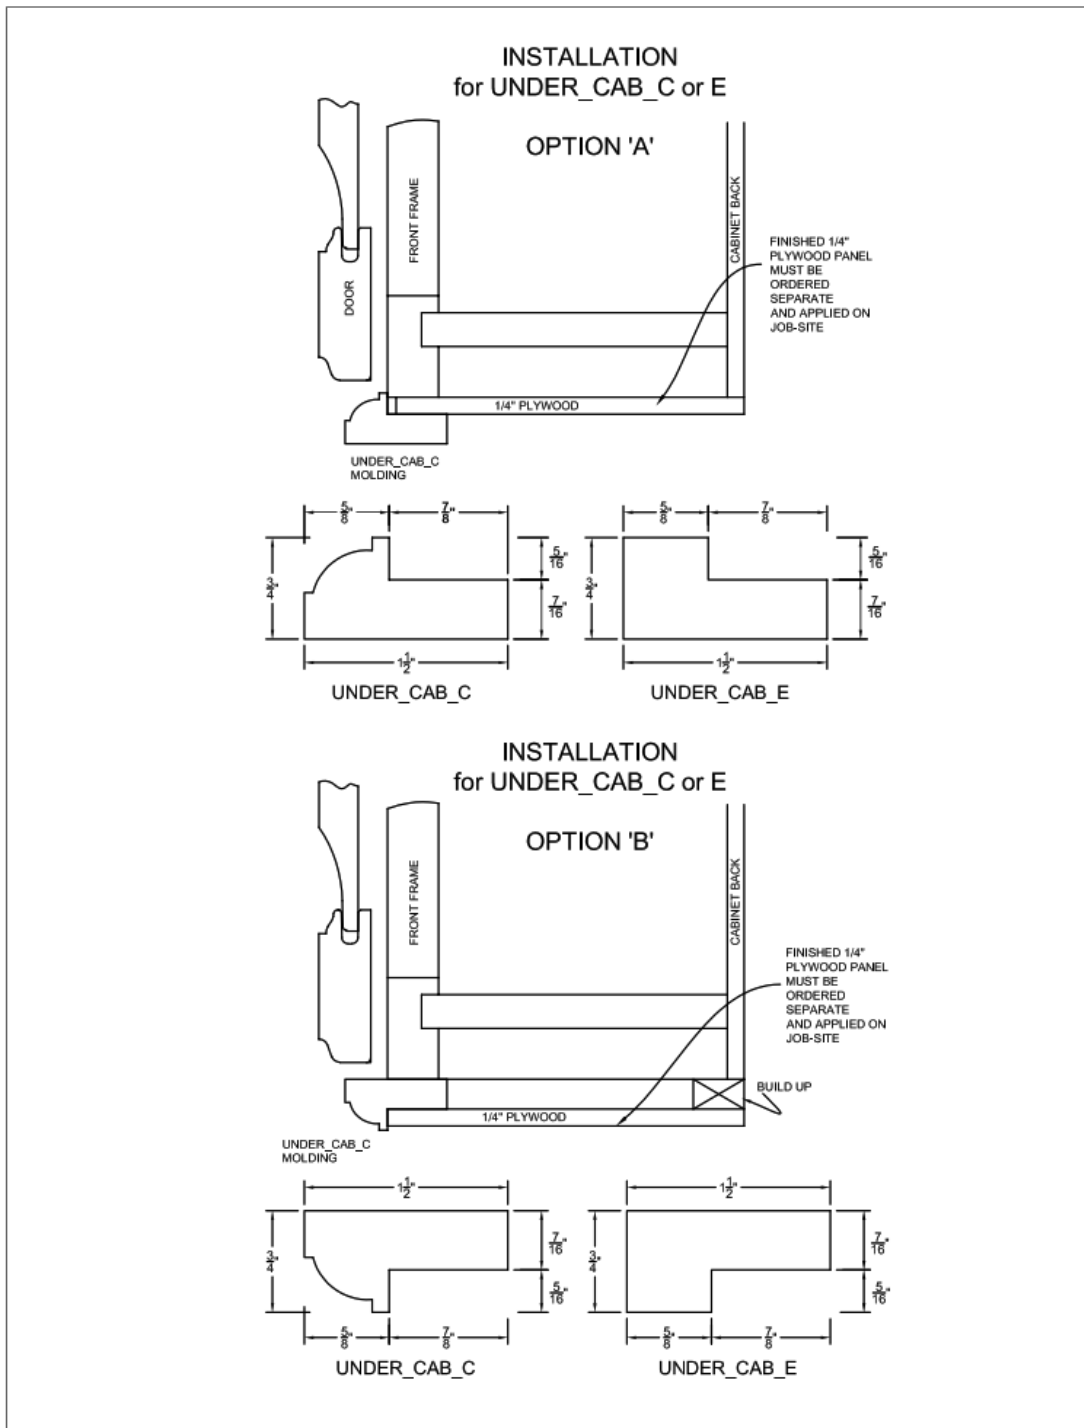

LEGACY CRAFTED CABINETS

1/4" FINISHED UNDER CABINET SHEETS

		Oak	Maple	Cherry	Hickory
PE1296UC	1/4" x 12" x 96" (UnderCab Skin)	116	121	144	111
PE1596UC	1/4" x 15" x 96" (UnderCab Skin)	141	148	174	134
PE2496UC	1/4" x 24" x 96" (UnderCab Skin)	213	227	268	205

*Finished veneer 1-side-raw shop grade back