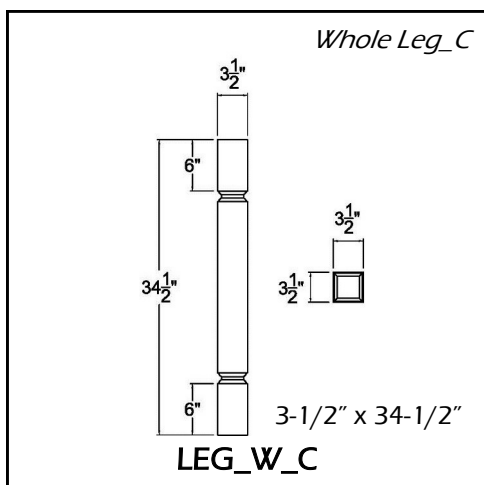

Oak	Maple	Cherry	Hickory
LEG_W_C	266	354	385	310

*Legs C can be cut for Half, Inside or Outside applications.

Osborne 2425

Weyburn Island Leg