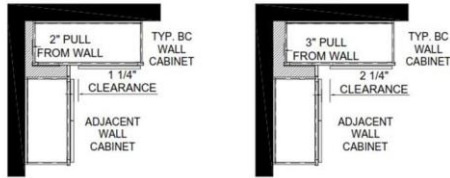

462	557	606	480	523	363	401	478	409	440	435	525	432	474	472	568	420	472	552	402	403	457	404	404	494	490
489	596	646	513	560	383	428	510	433	468	470	569	462	502	506	611	449	511	598	422	432	490	440	440	549	523
549	681	732	585	640	423	482	576	480	527	540	657	521	561	577	700	509	590	690	468	490	555	513	513	659	594
503	608	659	515	561	416	461	539	466	472	503	594	492	506	539	636	467	527	613	430	452	510	461	461	560	527
532	650	702	549	600	438	490	573	490	501	542	641	524	536	577	682	497	567	661	452	482	544	498	498	618	563
594	737	792	626	685	483	551	645	541	565	621	737	588	599	657	779	561	652	760	500	543	614	576	576	736	639
521	634	685	549	598	468	521	600	522	503	570	662	552	537	605	703	513	581	674	458	500	563	517	517	625	564
551	679	730	585	639	492	552	636	547	534	613	712	585	569	648	753	545	623	724	481	531	598	555	555	686	602
620	776	830	667	730	543	619	714	602	602	702	817	655	636	737	858	613	713	830	532	596	672	638	638	813	683
530	652	700	561	611	470	526	606	524	508	580	673	557	542	615	714	519	591	686	459	505	568	524	524	642	571
569	706	756	608	663	500	564	650	556	546	630	732	597	581	665	773	557	641	745	489	543	610	571	571	713	619
624	792	841	676	739	538	619	713	597	603	710	826	655	637	745	867	613	721	839	527	597	671	641	641	832	688
554	684	733	590	642	419	471	562	474	527	521	631	509	562	558	674	497	569	665	476	480	543	497	497	624	595
591	738	787	634	691	446	508	607	507	568	570	692	550	602	606	735	538	623	728	507	519	588	547	547	700	646
650	830	877	707	773	483	563	676	551	628	648	792	611	663	684	835	598	708	829	548	577	653	622	622	828	719
N/A	N/A	N/A	N/A	N/A	596	664	822	700	629	689	822	700	665	725	864	600	670	825	629	681	791	N/A	N/A	N/A	816
N/A	N/A	N/A	N/A	N/A	618	691	854	727	652	716	854	727	687	752	896	623	697	857	652	708	822	N/A	N/A	N/A	869
N/A	N/A	N/A	N/A	N/A	647	723	890	763	664	750	890	763	699	786	933	649	726	892	664	738	855	N/A	N/A	N/A	865
N/A	N/A	N/A	N/A	N/A	670	750	923	791	687	778	923	791	722	814	965	672	753	924	687	765	886	N/A	N/A	N/A	921
N/A	N/A	N/A	N/A	N/A	698	781	958	826	698	810	958	826	733	847	1001	698	781	958	698	794	918	N/A	N/A	N/A	913
N/A	N/A	N/A	N/A	N/A	721	809	991	855	721	839	991	855	757	875	1034	721	809	991	721	822	950	N/A	N/A	N/A	973
N/A	N/A	N/A	N/A	N/A	738	858	1004	862	738	865	1012	862	773	893	1045	738	858	1004	738	848	970	N/A	N/A	N/A	960
N/A	N/A	N/A	N/A	N/A	767	892	1044	897	767	899	1052	897	801	927	1085	767	892	1044	767	881	1008	N/A	N/A	N/A	1028
N/A	N/A	N/A	N/A	N/A	708	794	990	834	754	829	990	834	790	865	1033	713	802	995	754	820	953	N/A	N/A	N/A	1001
N/A	N/A	N/A	N/A	N/A	738	830	1033	869	784	865	1033	869	820	901	1075	743	838	1037	784	855	994	N/A	N/A	N/A	1073