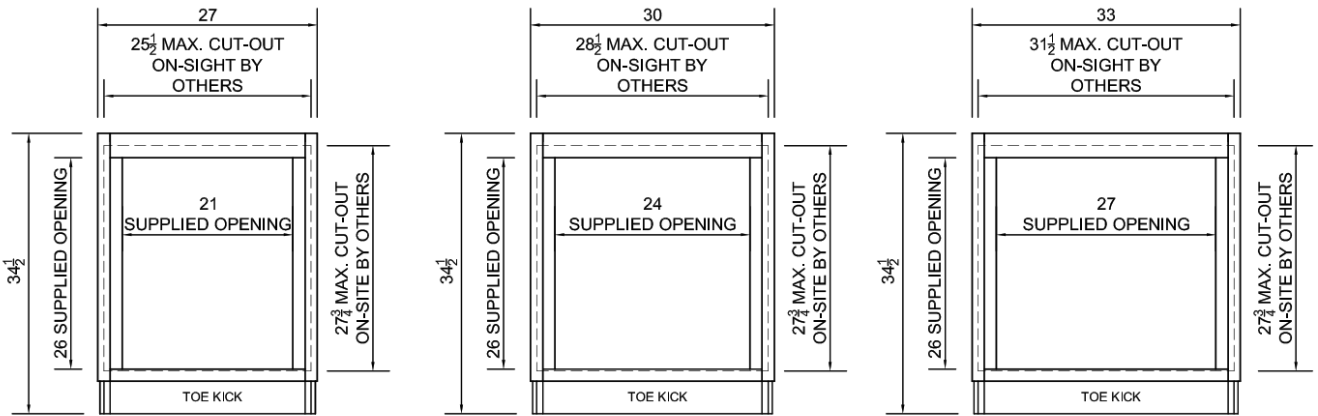

APPLIANCE CABINET SPECIFICATIONS

* DESIGNED FOR SINGLE OVEN w/TRIM KIT
MUST FOLLOW MANUFACTURER
INSTALLATION INSTRUCTIONS FOR
PROPER CUT-OUT SIZES

* DESIGNED FOR SINGLE OVEN w/TRIM KIT
MUST FOLLOW MANUFACTURER
INSTALLATION INSTRUCTIONS FOR
PROPER CUT-OUT SIZES

* DESIGNED FOR SINGLE OVEN w/TRIM KIT
MUST FOLLOW MANUFACTURER
INSTALLATION INSTRUCTIONS FOR
PROPER CUT-OUT SIZES