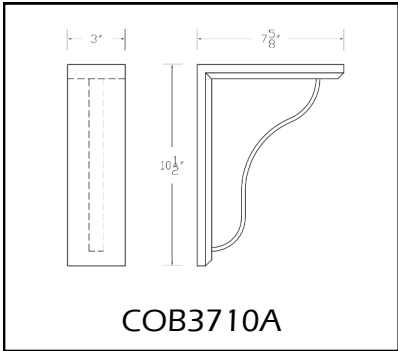

Oak	Maple	Cherry	Hickory
COB3710A	67	72	106	76