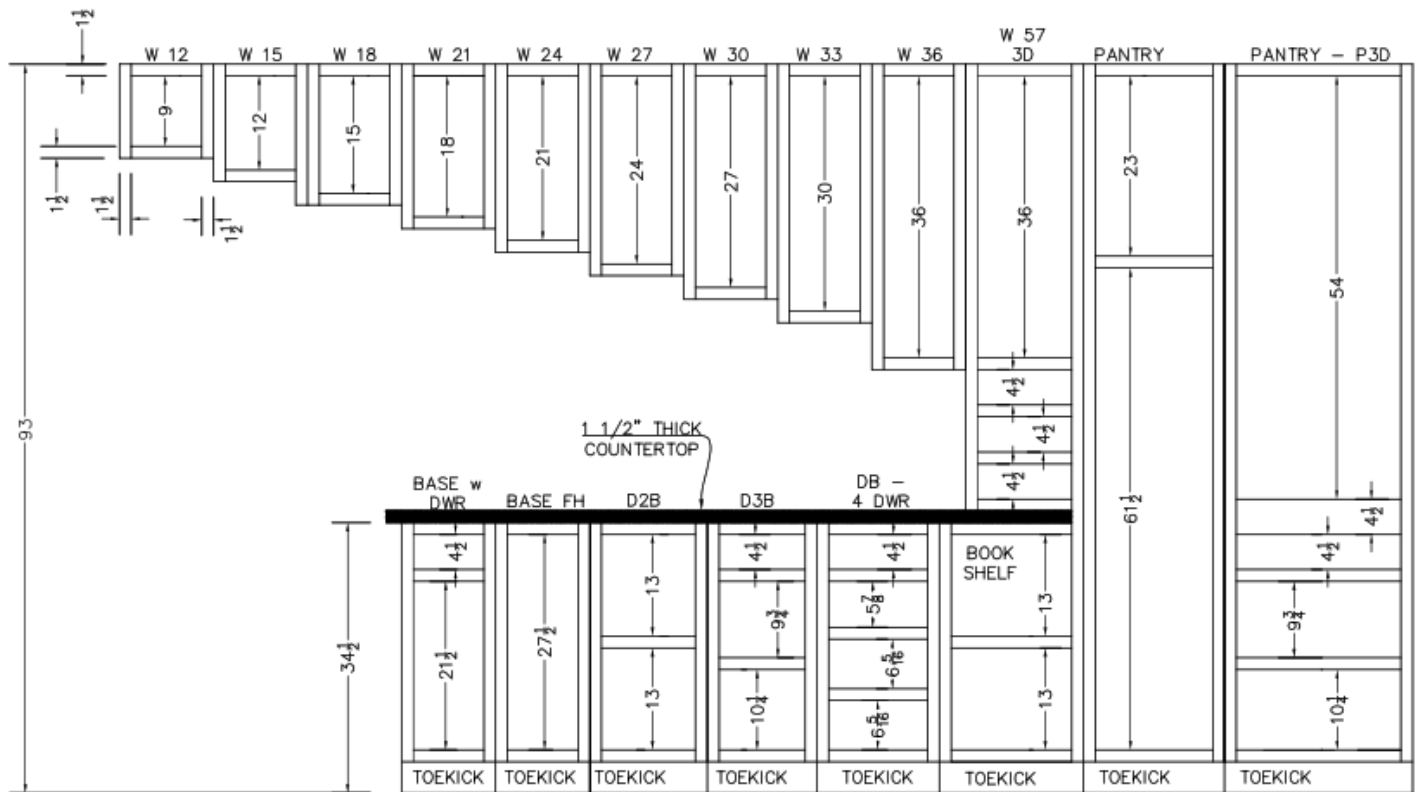

LEGACY CRAFTED CABINETS

93" High Cabinet Elevation

****NUMBER AFTER "W" REPRESENTS THE CABINET HEIGHT****

- 1 1/2" Top and Bottom Rails – Wall and Base Cabinets
- 1 1/2" Vertical Stiles
- 3" Center Vertical Stiles on Wall and Base Cabinets to Divide Double Door Cabinets on 39" wide and over
- Drawer box sides are as follows...
  - D2B – 7" h side material
  - D3B – 3 1/2" h top drawer side material
    7" h bottom drawers side material
  - DB – 3 1/2" h top drawer side material
    5" h bottom drawers side material

Full Overlay Door Styles:

- 1/4" Reveal Around Door
- 4 1/2" h Drawer Opening = 5 3/4" Drawer Front
- 9 3/4" h & 10 1/4" h Drawing Opening = 11 5/8" Drawer Frts
- 5 7/8" h & 6 5/16" h Drawing Opening = 7 5/8" Drawer Frts
- 13" h Drawer Opening = 14 5/8" h Drawer Front

Standard Overlay Door Styles:

- 1" Reveal @ Top & Bottom of Door
- 3/4" Reveal @ Sides of Door
- 4 1/2" h Drawer Opening = 5" Drawer Front
- 9 3/4" h & 10 1/4" h Drawing Opening = 11 1/4" Drawer Frts
- 5 7/8" h & 6 5/16" h Drawing Opening = 7 5/16" Drawer Frts
- 13" h Drawer Opening = 14" h Drawer Front