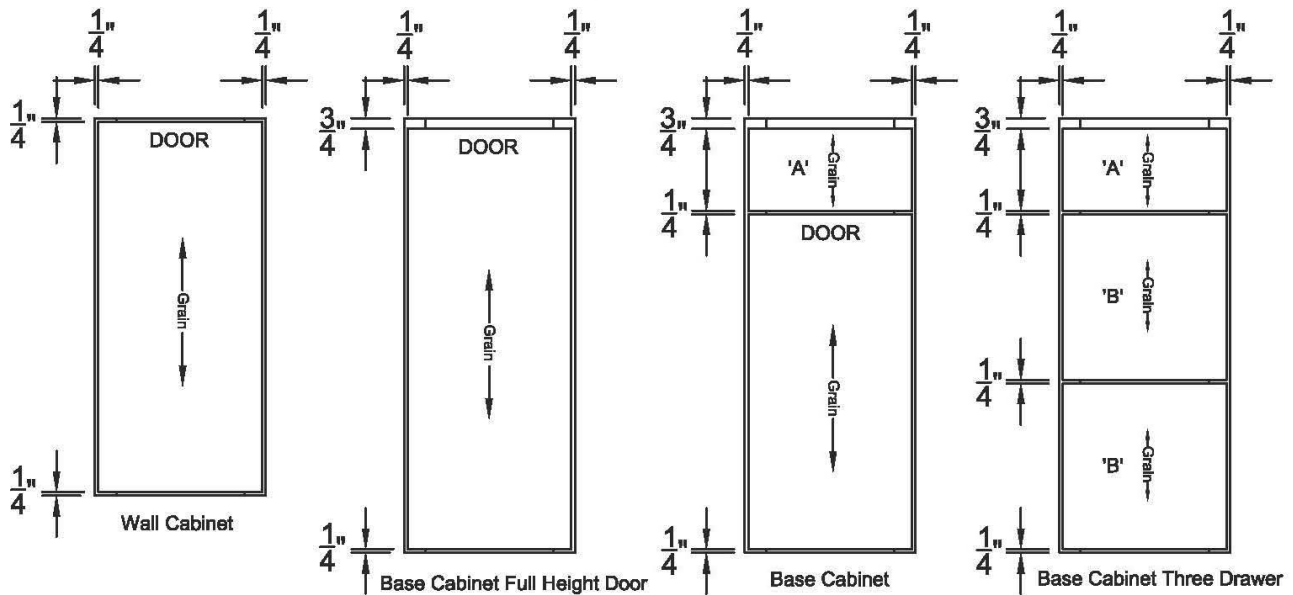

LEGACY CRAFTED CABINETS

DOOR DETAILS - METRO

METRO 3D LAMINATE

- -Available in Matte, Textured, Gloss
- -Full Overlay
- -Slab Drawer Fronts
- $\frac{3}{4}$ Thick MDF Core Laminated
- -Doors and Drawer fronts
- $\frac{3}{4}$ " Hardwood Painted Frame
- $1\frac{1}{2}$ " Wide Stiles and Rails on Front Frame
- -Textured Woodgrain have vertical grain on doors and drawer fronts
- -Gloss doors and drawer fronts shipped with protective peel coat