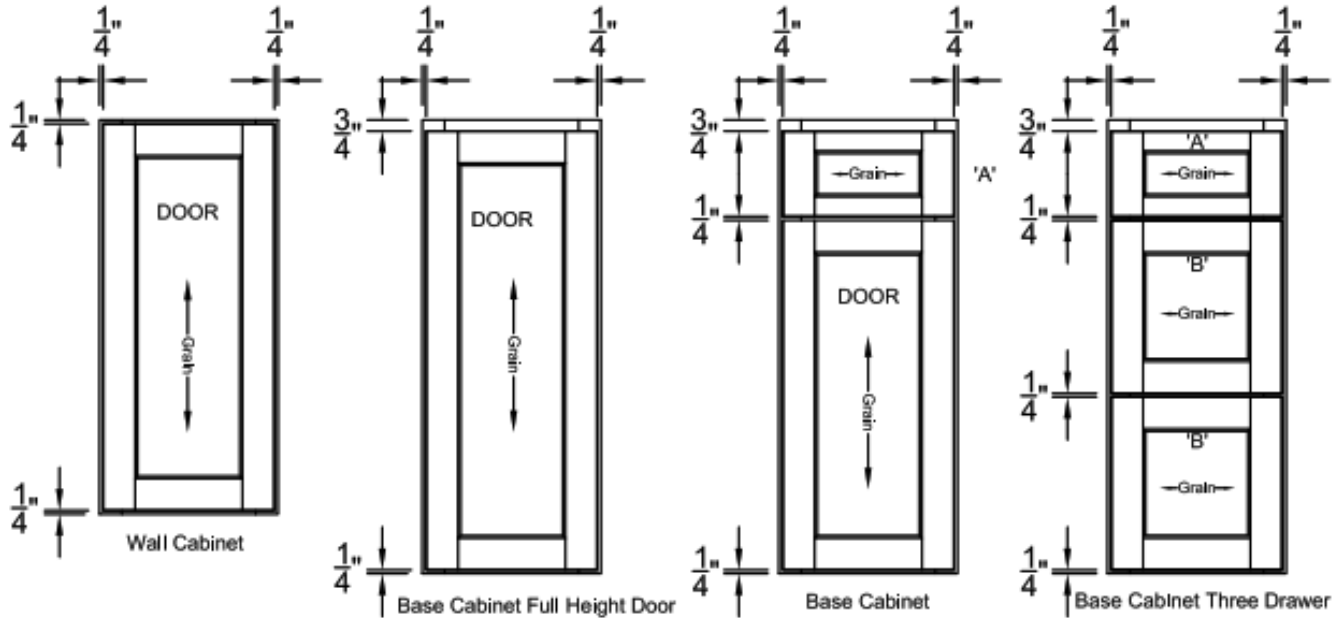

DOOR DETAILS - MILTON

MILTON (Y) SHAKER DOOR AND 5 PC DRAWER HEAD STYLE

- -Available in Oak-Maple-Cherry
- -Full Overlay
- -5 pc Drawer Fronts
- -7/32" Thick Plywood Veneer Recessed Inserts
- -Mortise and Tenon Construction
- -3/4" Hardwood Front Frame
- 1 1/2" Wide Stiles and Rails on Front Frame