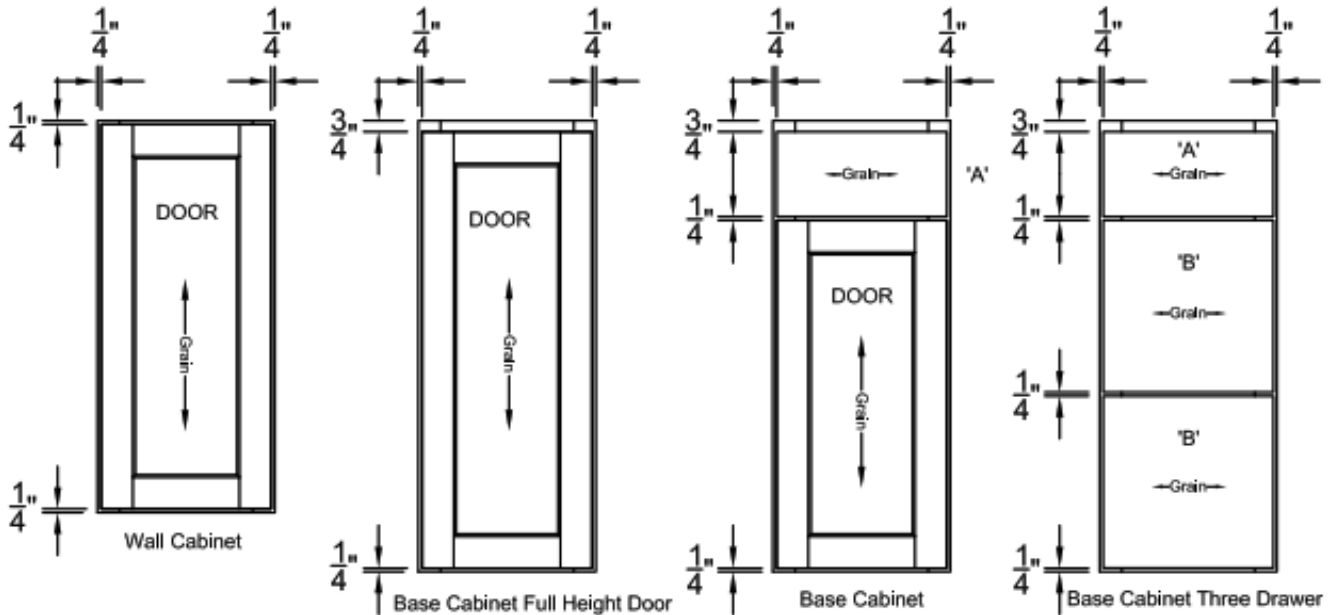

DOOR DETAILS - CORTLAND

CORTLAND SHAKER DOOR AND SLAB DRAWER HEAD STYLE

- -Available in Oak-Maple-Cherry
- -Full Overlay
- -Slab Drawer Fronts
- $\frac{7}{32}$ " Thick Plywood Veneer Recessed Inserts
- -Mortise and Tenon Construction
- $\frac{3}{4}$ " Hardwood Front Frame
- $1\frac{1}{2}$ " Wide Stiles and Rails on Front Frame