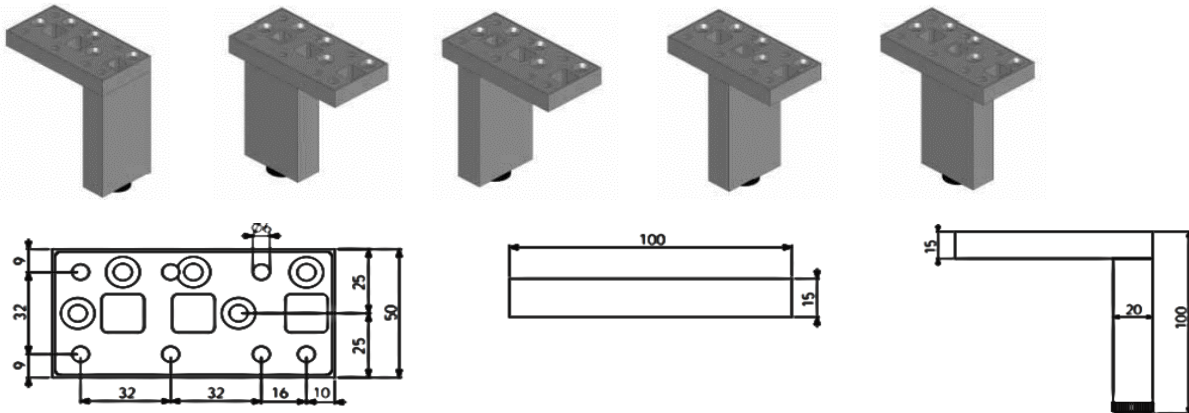

Signature Full Overlay

Juno Thin Shaker Miter			Astoria Slab		Hamilton Avalon 2.75" Wide Rail				Caldwell Sqd Rsd Panel				Payton Pillowtop Miter			Essex Wide Rail Shaker Rsd Pnt		Winfield Wide Rail Reverse Rsd Pnt		Denton Mifflin Cortland Milton			Metro Slab			Strata Slab
13	14	15	16	17	18	19	20	21	22	23	24	25	26	27	28	30	31	32	33	34	35	36	37	38	39	
Oak (15J)	Maple (25J)	Cherry (35J)	Maple (25D)	Cherry (35D)	Oak (15U)	Maple (25U)	Cherry (35U)	Hickory (45U)	Oak (15O)	Maple (25O)	Cherry (35O)	Hickory (45O)	Oak (15P)	Maple (25P)	Cherry (35P)	Oak (15W)	Maple (25W)	Cherry (35W)	Oak (15G/15V)	Maple (25G/25V)	Cherry (35G/35V)	Matte (2ME)	Texture (2TE)	Gloss (2GE)	Texture (2TB)	
56	56	56	56	56	56	56	56	56	56	56	56	56	56	56	56	56	56	56	56	56	56	56	56	56	56	
67	67	67	67	67	67	67	67	67	67	67	67	67	67	67	67	67	67	67	67	67	67	67	67	67	67	
58	58	58	58	58	58	58	58	58	58	58	58	58	58	58	58	58	58	58	58	58	58	58	58	58	58	
61	61	61	61	61	61	61	61	61	61	61	61	61	61	61	61	61	61	61	61	61	61	61	61	61	61	
58	58	58	58	58	58	58	58	58	58	58	58	58	58	58	58	58	58	58	58	58	58	58	58	58	58	
63	63	63	63	63	63	63	63	63	63	63	63	63	63	63	63	63	63	63	63	63	63	63	63	63	63	

Dimensions in Centimeters

Dimensions in Centimeters

26	29	38	29	38	0	0	0	N/A	0	0	0	N/A	26	29	38	26	29	38	26	29	38	32	32	32	32
50	47	55	47	55	50	47	55	52	50	47	55	52	50	47	55	50	47	55	50	47	55	52	52	52	52
158	186	208	186	208	158	186	208	166	158	186	208	166	158	186	208	158	186	208	158	186	208	205	205	205	205
168	197	220	197	220	168	197	220	178	168	197	220	178	168	197	220	168	197	220	168	197	220	217	217	217	217
180	208	233	208	233	180	208	233	190	180	208	233	190	180	208	233	180	208	233	180	208	233	229	229	229	229
190	218	245	218	245	190	218	245	201	190	218	245	201	190	218	245	190	218	245	190	218	245	240	240	240	240
106	150	150	150	150	106	150	150	135	106	150	150	135	106	150	150	106	150	150	106	150	150	165	165	165	165
149	190	185	190	185	149	190	185	156	149	190	185	156	149	190	185	149	190	185	149	190	185	209	209	209	209
72	343	205	343	205	72	343	205	N/A	72	343	205	N/A	72	343	205	72	343	205	72	343	205	378	378	378	378
47	47	54	47	54	47	47	54	47	47	47	54	47	47	47	54	47	47	54	47	47	54	52	52	52	52
67	72	106	72	106	67	72	106	76	67	72	106	76	67	72	106	67	72	106	67	72	106	80	80	80	80
152	170	215	170	215	152	170	215	180	152	170	215	180	152	170	215	152	170	215	152	170	215	187	187	187	187