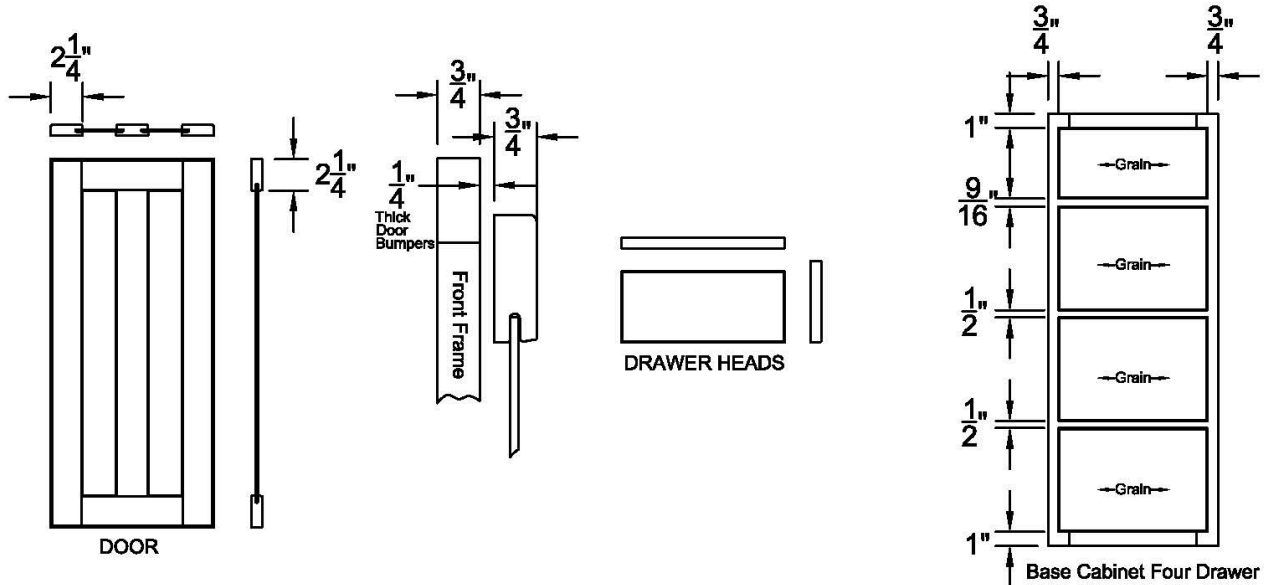

DOOR DETAILS - DUVAL

DUVAL 7-PIECE SHAKER DOOR & DRAWER HEAD STYLES

- -Available in Oak-Maple-Cherry-Hickory
- -3/4 Overlay Standard
- -Slab Drawer Fronts
- -5/32" thick Veneer Recessed Inserts
- -Mortise and Tenon Construction
- -3/4" Hardwood Front Frame
- 1 1/2" wide Stiles and Rails on Front Frame