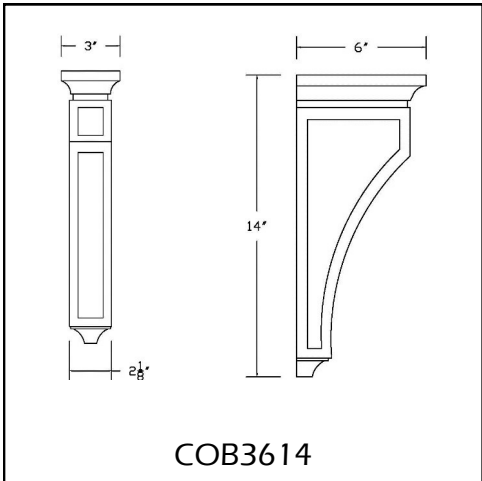

COB3614

Oak	Maple	Cherry	Hickory
72	343	205	N/A