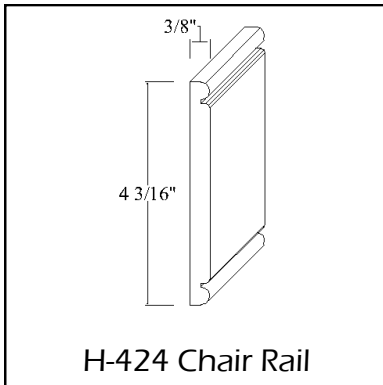

LEGACY CRAFTED CABINETS

MOLDINGS

	Oak	Maple	Cherry	Hickory
424_CHAIR	65	67	106	74