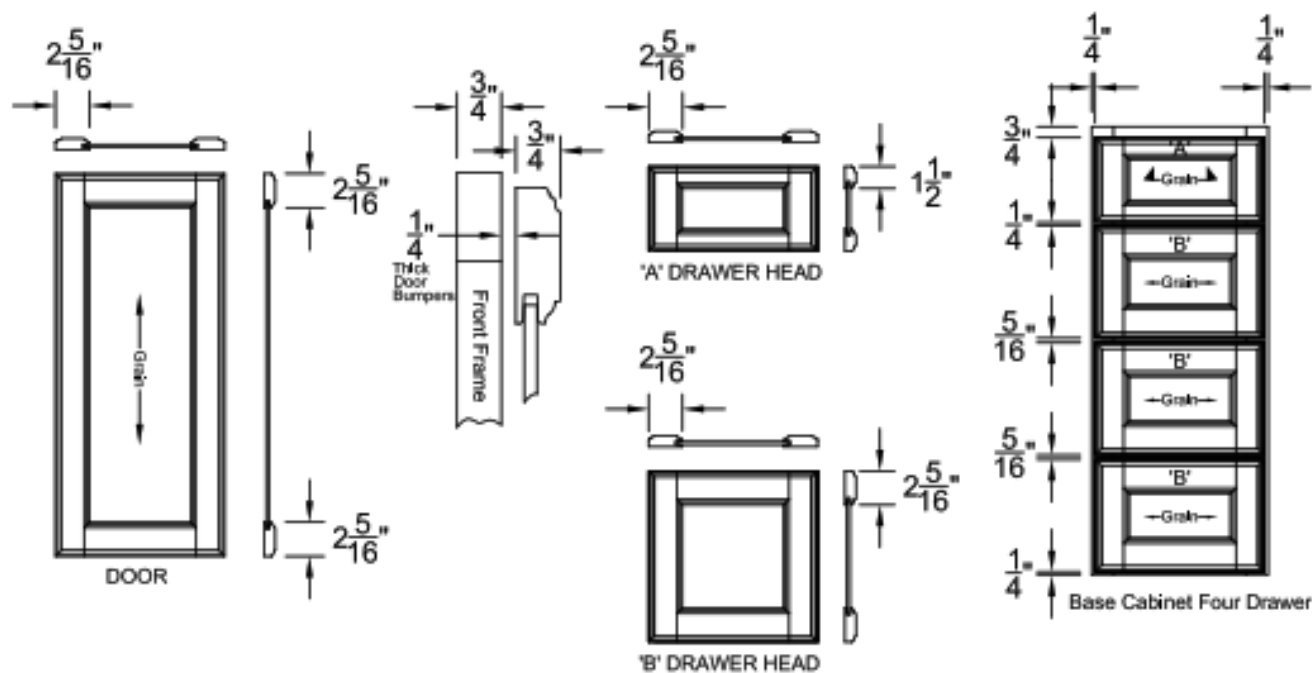

DOOR DETAILS - MIFFLIN

MIFFLIN (H) SQUARE RECESSED PANEL DOOR AND 5 PC DRAWER HEAD STYLE

- -Available in Oak-Maple-Cherry
- -Full Overlay
- -5 pc. Drawer Fronts
- $\frac{7}{32}$ " Thick Plywood Veneer Inserts
- -Mortise and Tenon Construction
- $\frac{3}{4}$ " Hardwood Front Frame
- $1\frac{1}{2}$ " Wide Stiles and Rails on Front Frame