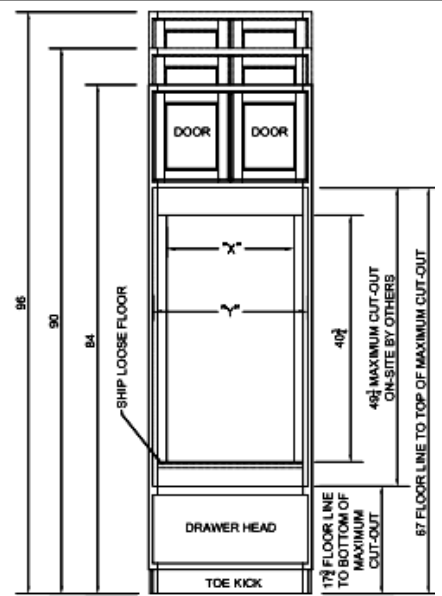

TODS2784B (SHOWN)
TODS3084B
TODS3384B

OVEN CUTOUT REF. DIMS.		
CABINET WIDTH	"X" SUPPLIED OPENING	"Y" MAXIMUM WIDTH JOBSITE CUTOUT
27"	21"	25 1/2"
30"	24"	28 1/2"
33"	27"	31 1/2"