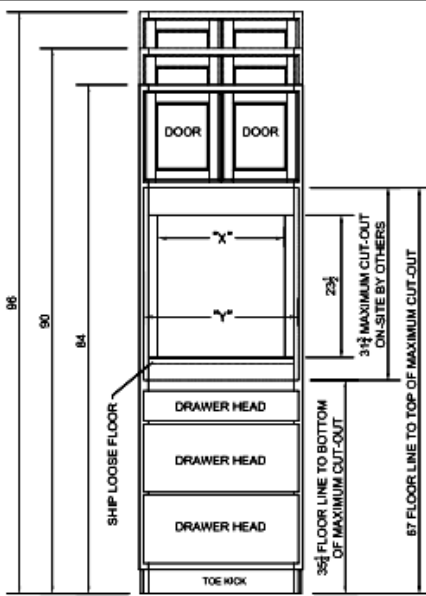

LEGACY CRAFTED CABINETS

APPLIANCE CABINET SPECIFICATIONS

TOS2784B (SHOWN)
TOS3084B
TOS3384B

OVEN CUTOUT REF. DIMS.		
CABINET WIDTH	"X" SUPPLIED OPENING	"Y" MAXIMUM WIDTH JOBSITE CUTOUT
27"	21"	25 1/2"
30"	24"	28 1/2"
33"	27"	31 1/2"