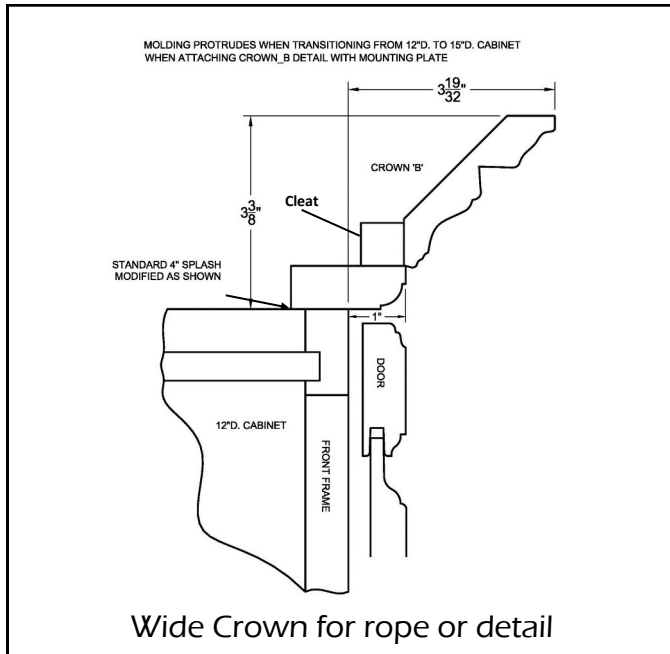

LEGACY CRAFTED CABINETS

MOLDINGS

CROWN_B

Oak	Maple	Cherry	Hickory
54	90	76	59