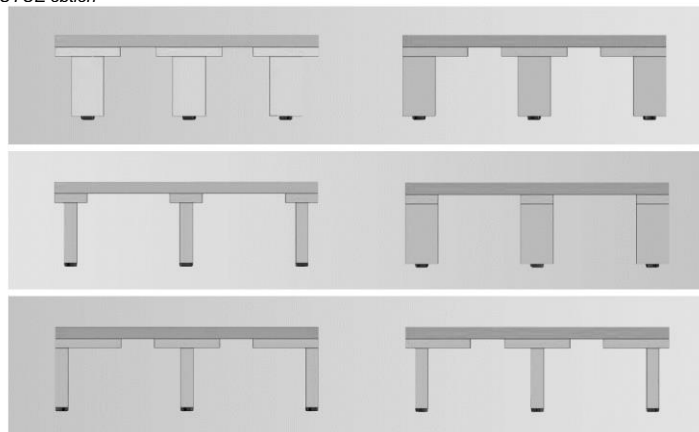

*Suggested to order your vanity or base cabinet with NOTOE option

Rosette

Item No.	Description	Cubic Feet	Oak (15F/15T)	Maple (25F/25T)	Cherry (35F/35T)	Oak (15S)	Maple (25S)	Cherry (35S)	Hickory (45S)	Oak (15R)	Maple (25R)	Cherry (35R)	Hickory (45R)
ROSETTE_A	Rosette 3" x 3" x 7/8"	0.1	26	29	38	26	29	38	N/A	26	29	38	N/A