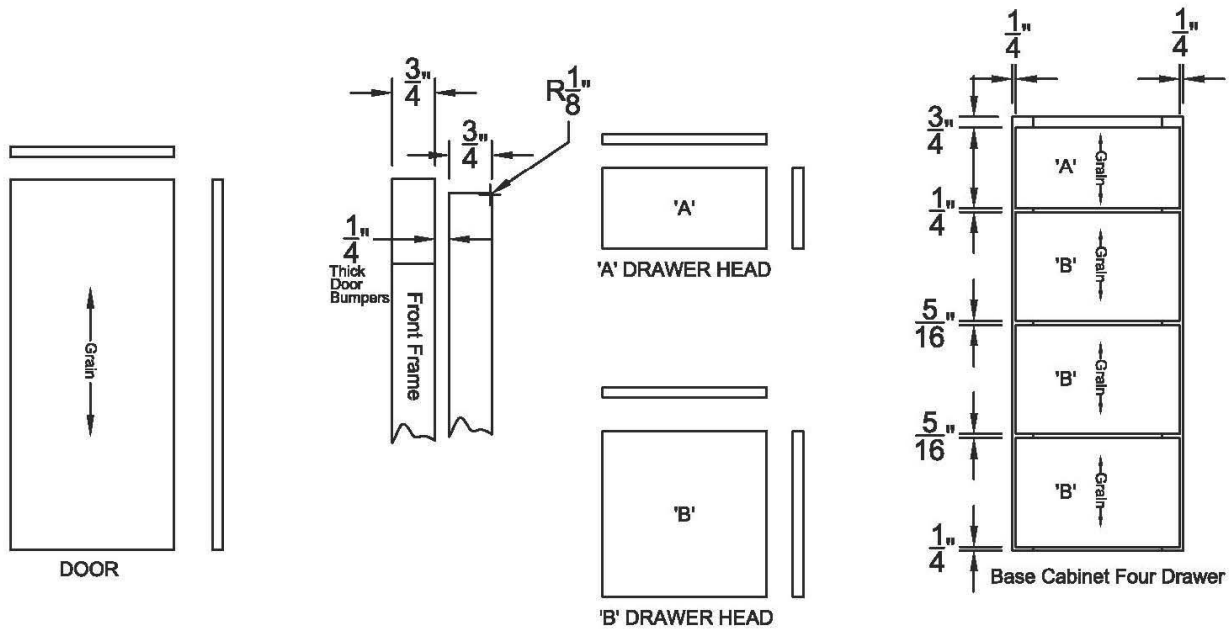

LEGACY CRAFTED CABINETS

DOOR DETAILS - METRO

METRO 3D LAMINATE

- -Available in Matte, Textured, Gloss
- -Full Overlay
- -Slab Drawer Fronts
- $\frac{3}{4}$ Thick MDF Core Laminated
- -Doors and Drawer fronts
- $\frac{3}{4}$ " Hardwood Painted Frame
- $1\frac{1}{2}$ " Wide Stiles and Rails on Front Frame
- -Textured Woodgrain have vertical grain on doors and drawer fronts
- -Gloss doors and drawer fronts shipped with protective peel coat