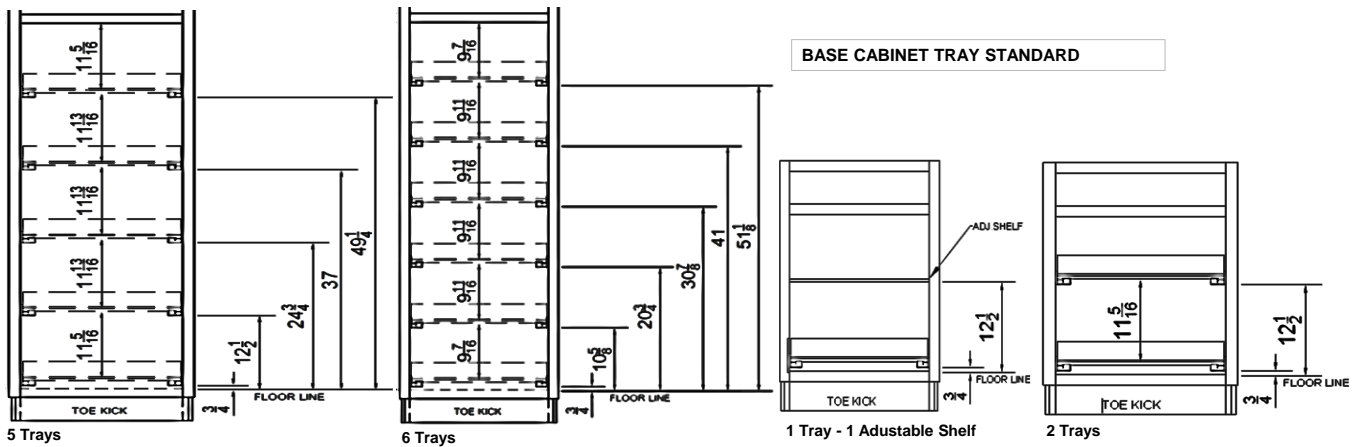

1061	1061	1061	1061	1061	1061	1061	1061	1061	1061	1061	1061	1061	1061	1061	1061	1061	1061	1061	1061	1061	1061	1061	1061	1061	1061
1048	1048	1048	1048	1048	1048	1048	1048	1048	1048	1048	1048	1048	1048	1048	1048	1048	1048	1048	1048	1048	1048	1048	1048	1048	1048
174	174	174	174	174	174	174	174	174	174	174	174	174	174	174	174	174	174	174	174	174	174	174	174	174	174
179	179	179	179	179	179	179	179	179	179	179	179	179	179	179	179	179	179	179	179	179	179	179	179	179	179
187	187	187	187	187	187	187	187	187	187	187	187	187	187	187	187	187	187	187	187	187	187	187	187	187	187
196	196	196	196	196	196	196	196	196	196	196	196	196	196	196	196	196	196	196	196	196	196	196	196	196	196
202	202	202	202	202	202	202	202	202	202	202	202	202	202	202	202	202	202	202	202	202	202	202	202	202	202