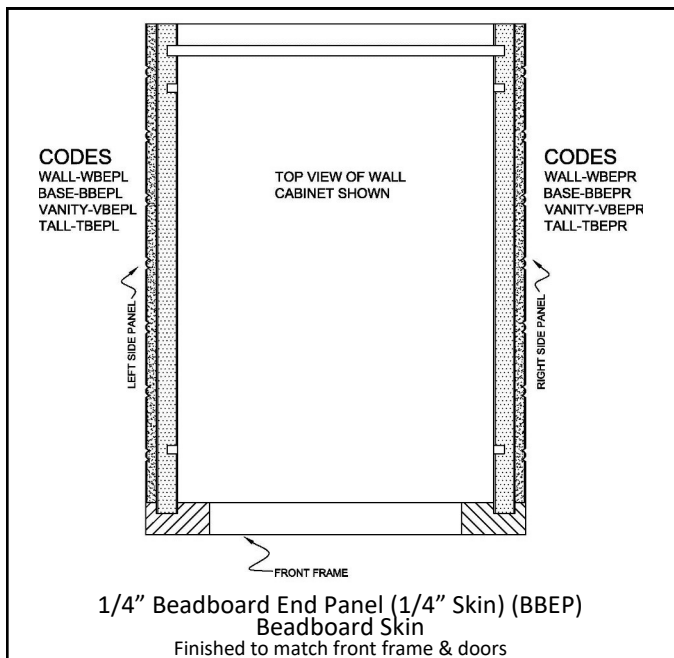

LEGACY CRAFTED CABINETS

FINISHED END PANELS

All Exposed Ends Require Finished End.