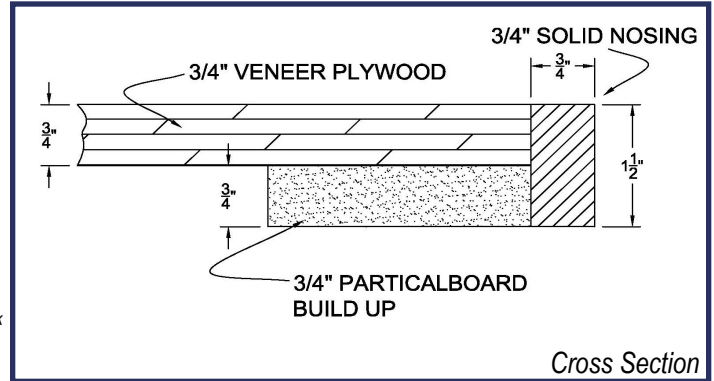

1-1/2" Thick Wood Countertop

Legacy Part Number: FIN1.5CTOP

Top constructed of 3/4" veneer plywood with perimeter 3/4" build-up.
Nosing is 1.5" x 3/4" solid wood mitered at corners.

Dealer

Customer

Po#

Job Name

List Price/Sq. Ft.

Price can be located in Specifications Book

*Price includes choice of edge profiles shown.
Must specify profile for each edge.*