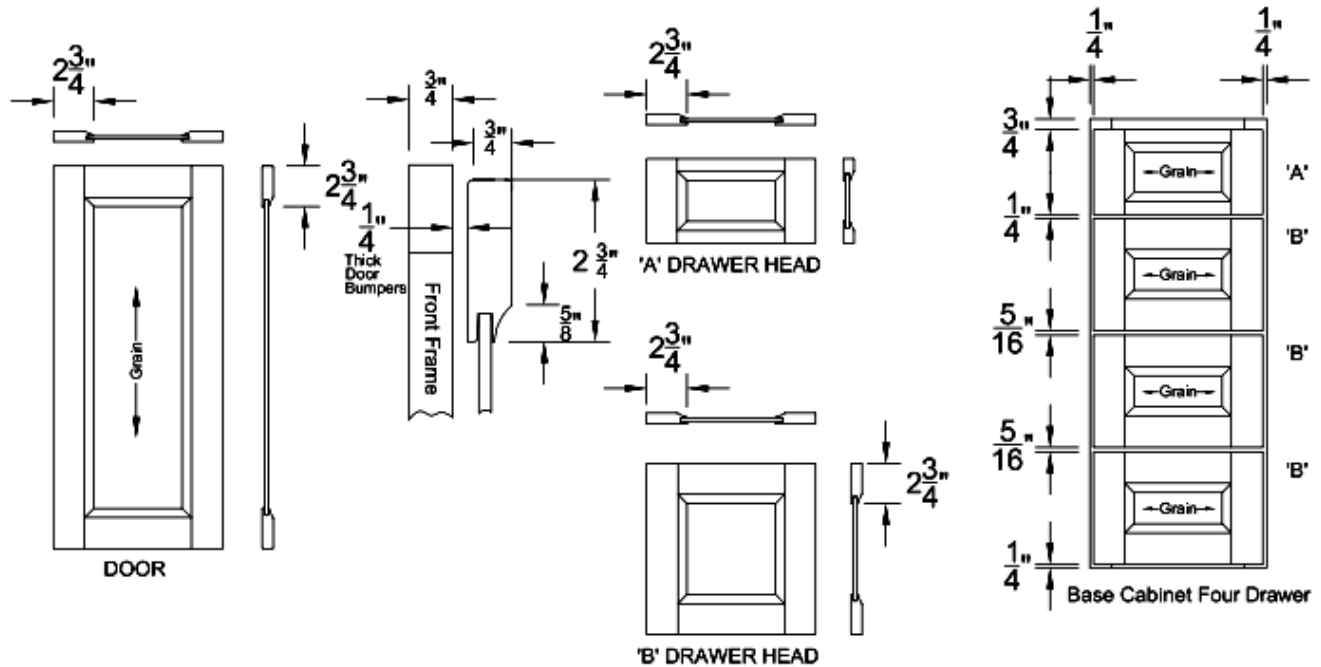

DOOR DETAILS - AVALON

AVALON WIDE RAIL DOOR AND DRAWER HEADS

- -Available in Oak-Maple-Cherry-Hickory
- -Full Overlay
- -5 Piece Drawer Fronts
- -7/32" Thick Plywood Veneer Recessed Inserts
- -Mortise and Tenon Construction
- -3/4" Hardwood Front Frame
- 1 1/2" Wide Stiles and Rails on Front Frame