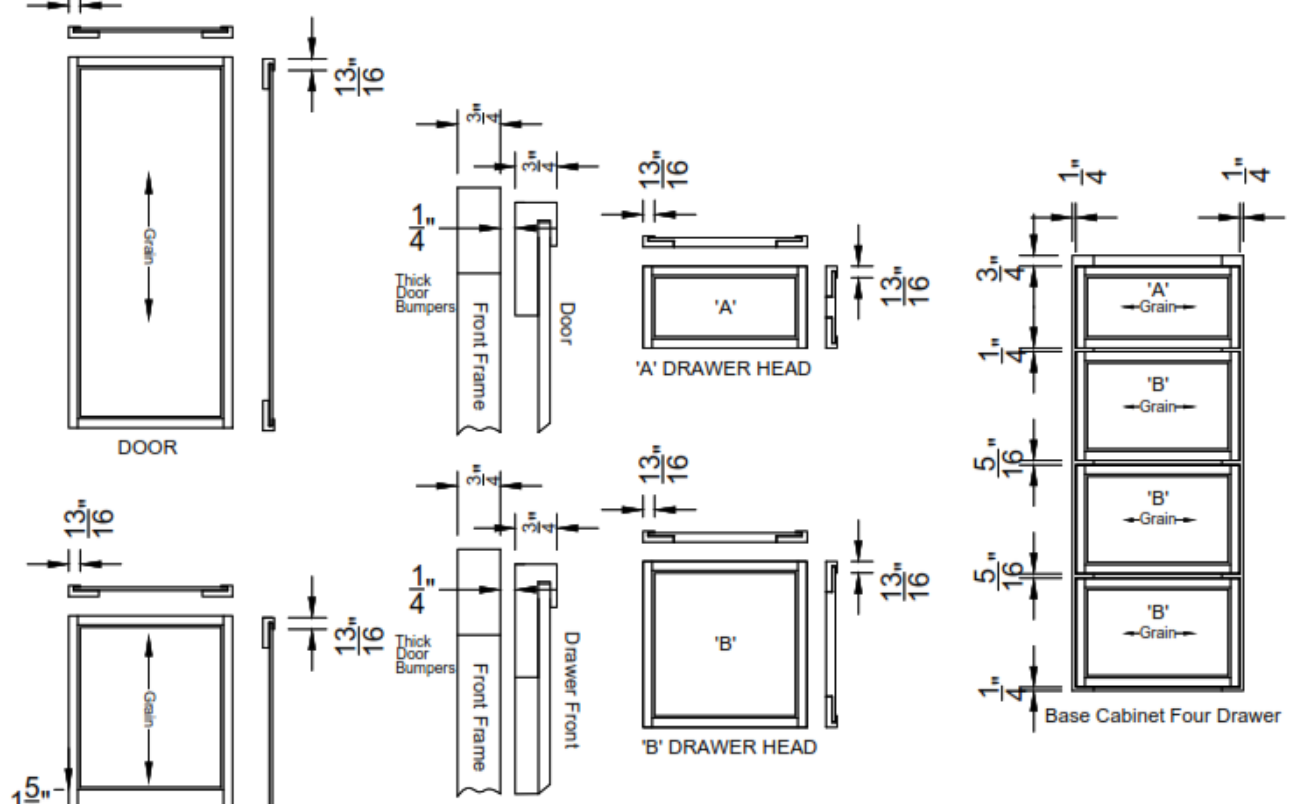

DOOR DETAILS - JUNO

JUNO (J) THIN SHAKER MITER AND 5 PC DRAWER HEAD STYLE

- -Available in Oak-Maple-Cherry
- -Full Overlay
- -5 pc Drawer Fronts
- -Plywood Veneer Recessed Inserts
- -Mitered Construction
- $\frac{3}{4}$ " Hardwood Front Frame
- $1\frac{1}{2}$ " Wide Stiles and Rails on Front Frame