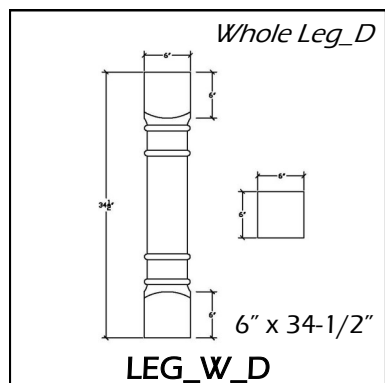

Oak	Maple	Cherry	Hickory
LEG_W_D (whole)	485	1297	911	506
LEG_O_D (Outside)	517	1122	952	543
LEG_I_D (Inside)	159	205	261	167
LEG_H_D (Half)	269	328	468	283