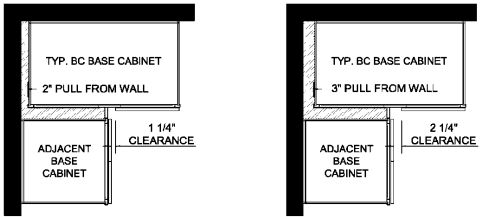

FULL OVERLAY

762	863	911	721	795	651	695	814	732	666	720	849	749	733	789	929	685	739	860	618	650	737	688	688	776	764
790	902	952	754	830	674	724	849	759	695	758	896	781	762	826	976	716	779	908	644	682	773	721	721	823	796
820	941	993	787	867	697	755	886	786	724	796	944	814	791	864	1024	748	820	956	670	715	811	755	755	872	828
887	1018	1080	859	948	764	829	974	861	795	878	1043	895	862	947	1123	823	905	1055	739	790	897	837	837	969	909
916	1058	1122	891	984	787	858	1010	888	824	916	1090	928	891	984	1171	854	945	1103	765	823	934	870	870	1017	941
558	645	717	578	633	511	549	633	564	532	579	671	582	566	614	712	543	590	684	500	528	594	578	564	636	608
585	684	757	612	670	532	577	665	587	560	617	714	611	594	652	756	571	627	727	522	555	625	598	598	688	642
613	724	798	645	707	554	605	697	610	589	654	759	641	623	689	800	599	665	771	543	582	656	633	633	742	676
678	802	884	717	789	619	677	781	682	660	736	854	718	695	770	895	671	746	867	608	653	736	716	716	897	758
705	841	924	750	825	640	704	813	704	688	772	898	747	723	807	939	699	783	910	629	680	767	750	750	896	792