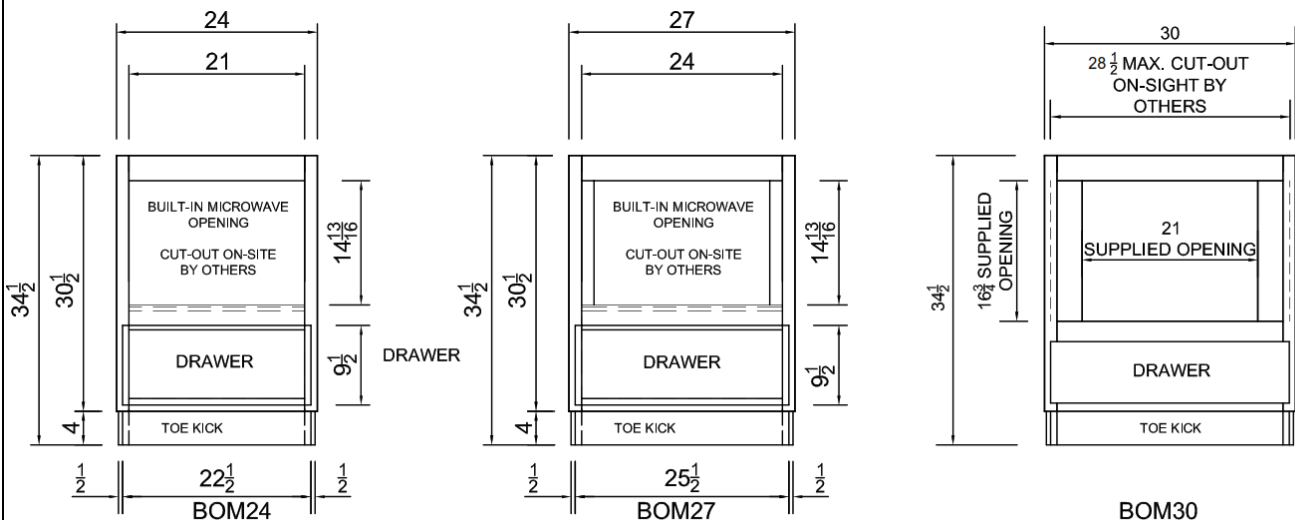

BOM30
* DESIGNED FOR BUILT-IN MICROWAVE OVEN
MUST FOLLOW MANUFACTURER
INSTALLATION INSTRUCTIONS FOR
PROPER CUT-OUT SIZES