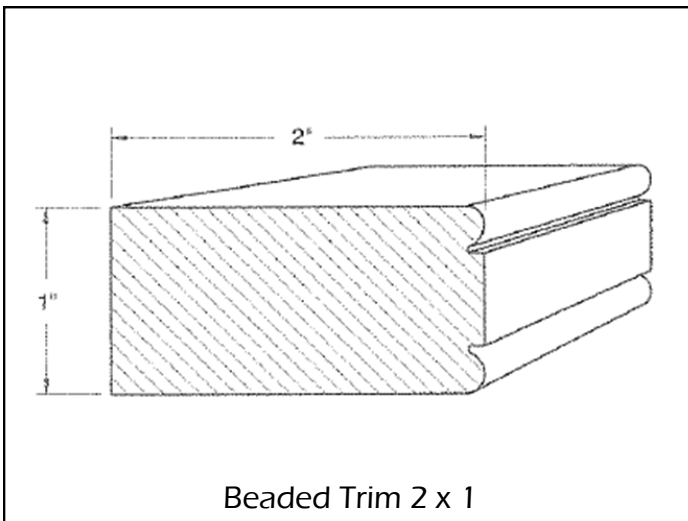

	Oak	Maple	Cherry	Hickory
PB_A	44	48	50	N/A

	Oak	Maple	Cherry	Hickory
BT_A	86	106	103	87

LEGACY CRAFTED CABINETS

CLOSET SHELVING INSTALLATION HARDWARE

Oval Center Support

List Price

HAABROVLCHRSUP
*w/ Installation M6 35MM Screw (ZSCM635MMPANHD)