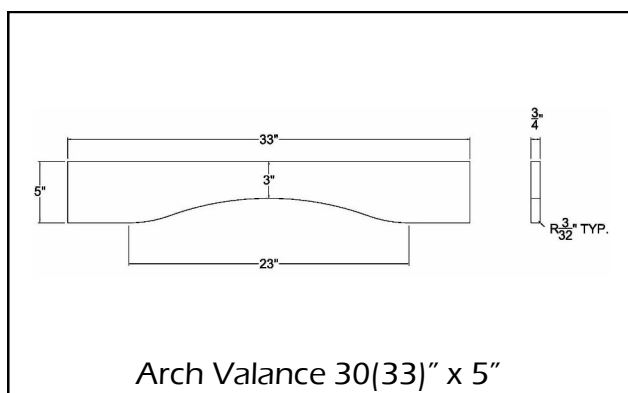

Arch Valance 18(21)" x 5"

VAA30

Oak	Maple	Cherry	Hickory
91	125	105	115