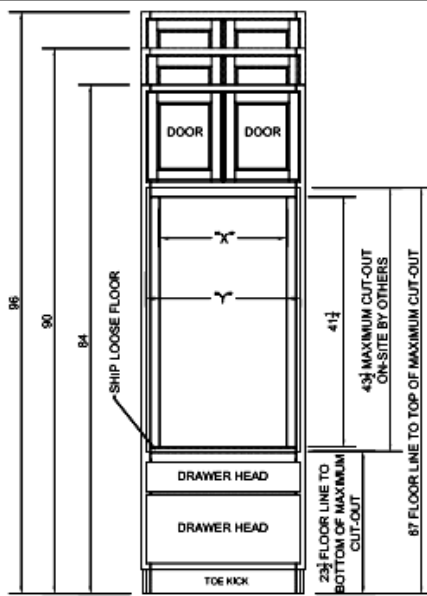

TOC2784B (SHOWN)
TOC3084B
TOC3384B

OVEN CUTOUT REF. DIMS.		
CABINET WIDTH	"X" SUPPLIED OPENING	"Y" MAXIMUM WIDTH JOBSITE CUTOUT
27"	21"	25 1/2"
30"	24"	28 1/2"
33"	27"	31 1/2"