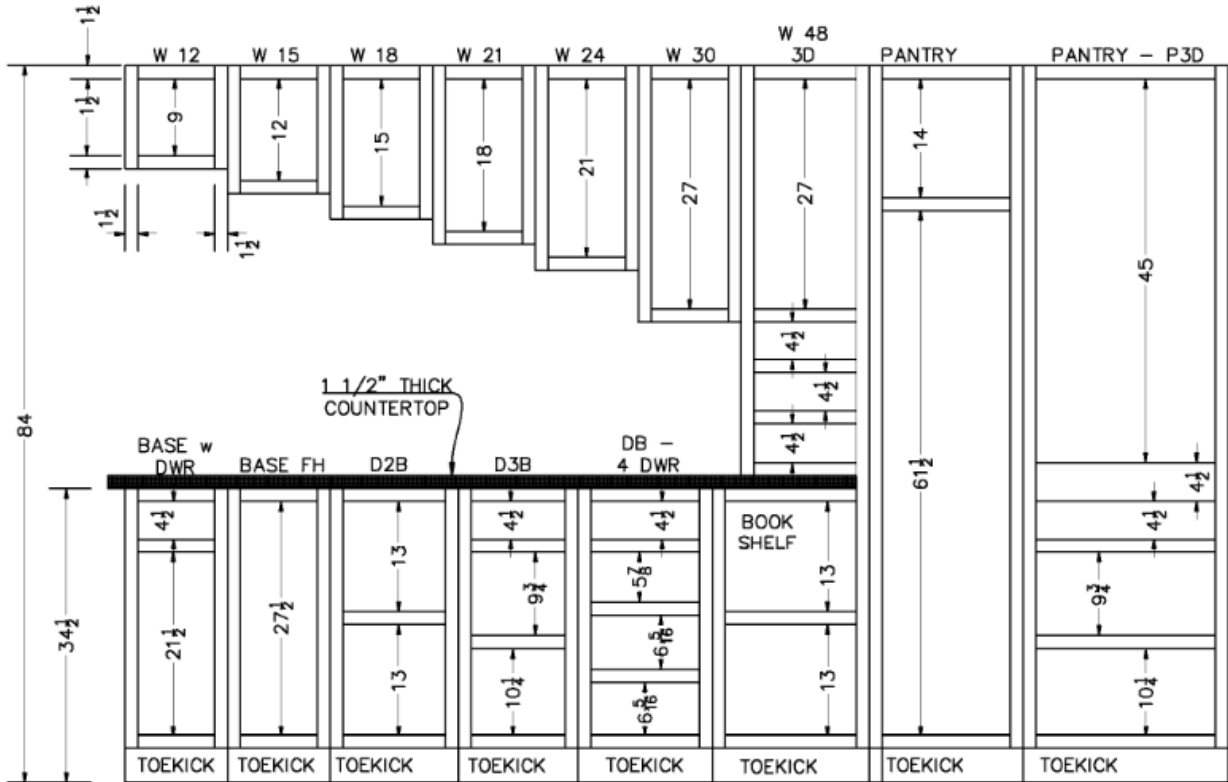

LEGACY CRAFTED CABINETS

84" High Cabinet Elevation

NUMBER AFTER "W" REPRESENTS THE CABINET HEIGHT

- 1 1/2" Top and Bottom Rails – Wall and Base Cabinets
- 1 1/2" Vertical Stiles
- 3" Center Vertical Stiles on Wall and Base Cabinets to Divide Double Door Cabinets on 39" wide and over
- Drawer box sides are as follows...
  - D2B – 7"h side material
  - D3B – 3 1/2"h top drawer side material
    7"h bottom drawers side material
  - DB – 3 1/2"h top drawer side material
    5"h bottom drawers side material

Full Overlay Door Styles:

- 1/4" Reveal Around Door
- 4 1/2"h Drawer Opening = 5 3/4" Drawer Front
- 9 3/4"h & 10 1/4"h Drawing Opening = 11 5/8" Drawer Frts
- 5 1/8"h & 6 5/16"h Drawing Opening = 7 5/8" Drawer Frts
- 13"h Drawer Opening = 14 5/8"h Drawer Front

Standard Overlay Door Styles:

- 1" Reveal @ Top & Bottom of Door
- 3/4" Reveal @ Sides of Door
- 4 1/2"h Drawer Opening = 5" Drawer Front
- 9 3/4"h & 10 1/4"h Drawing Opening = 11 1/4" Drawer Frts
- 5 7/8"h & 6 5/16"h Drawing Opening = 7 5/16" Drawer Frts
- 13"h Drawer Opening = 14" Drawer Front