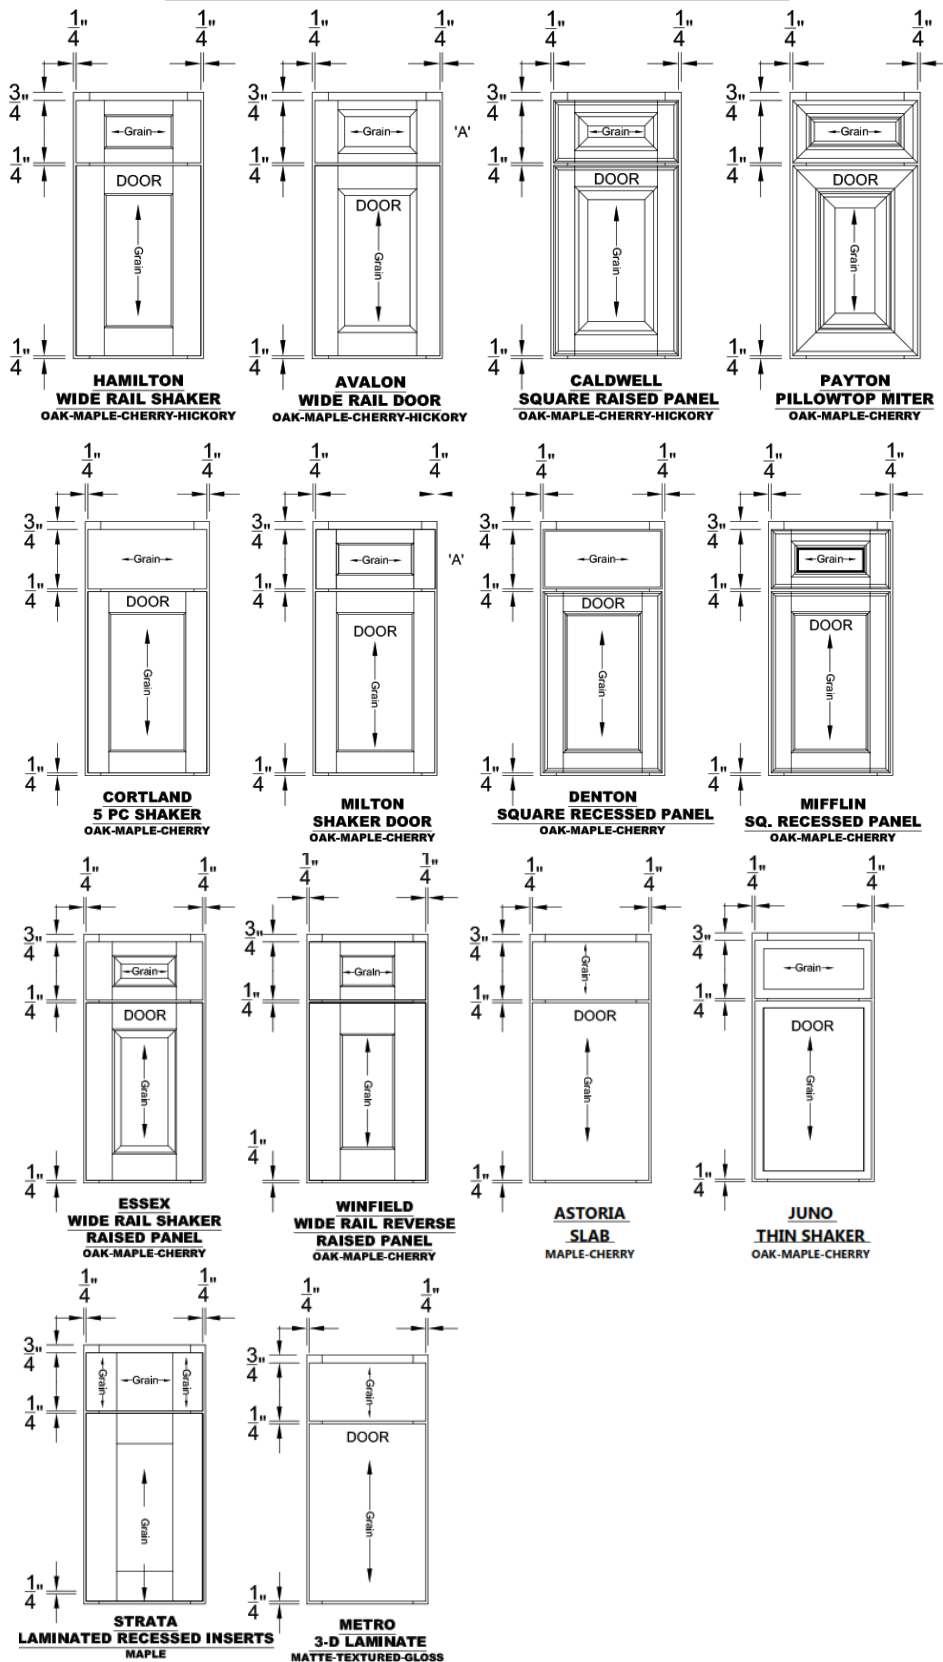

DOOR DETAILS - FULL OVERLAY

FULL OVERLAY DOOR STYLES - REVEALS SHOWN