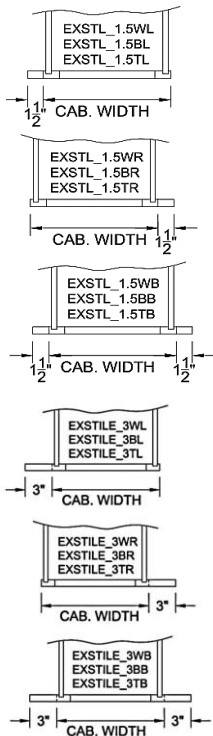

- Use Only standard wall cabinets that have an SKU in our catalog. Indicate which cabinet is top and which is bottom. No more than 2 cabinets per combination.
- Bottom rail of top cabinet and top rail of bottom cabinet become one 3" rail with a floor.
- If there is a depth modification, it will only be called out on one cabinet.
- If there is a finished end, it will only be called out on one cabinet. If the combination is over 48", the finished end must be a "T" Tall Finished End.
- If there is an extended stile, it will only be called out on one cabinet. If the combination is over 48", the extended stile must be a "T" Tall Extended Stile.
- If there is an extended top rail, it must be added to the top cabinet.
- No cabinet with a combined height over 96" will be allowed.

Omit Drawer												
OMIT DRAWER	Remove Drw Box & Glides	0.0	0	0	0	0	0	0	0	0	0	0

*Drawer front will be installed with False Front Clips

Plumbing Drawer												
PLUMB DRW	10"x10" Void for Plumbing	0.0	100	100	100	100	100	100	100	100	100	100

*for Drawer or Tray in Cabs 21" or Wider

Omit Shelf												
OMIT SHELF	Remove shelf	0.0	0	0	0	0	0	0	0	0	0	0

*from Base, Vanity or Tall Cab-Specify Which Shelf

Installed Extended Stile

EXSTL_1.5BL	Base Cabs up to 48" H-Left	0.8	41	35	36	41	35	36	35	41	35	36	35
EXSTL_1.5BR	Base Cabs up to 48" H-Right	0.8	41	35	36	41	35	36	35	41	35	36	35
EXSTL_1.5BB	Base Cabs up to 48" H-Both	1.5	81	69	72	81	69	72	70	81	69	72	70
EXSTL_1.5WL	Wall Cabs up to 48" H-Left	0.5	41	35	36	41	35	36	35	41	35	36	35
EXSTL_1.5WR	Wall Cabs up to 48" H-Right	0.5	41	35	36	41	35	36	35	41	35	36	35
EXSTL_1.5WB	Wall Cabs up to 48" H-Both	0.9	81	69	72	81	69	72	70	81	69	72	70
EXSTL_1.5TL	Tall Cabs up to 96" H-Left	2.0	64	53	55	64	53	55	54	64	53	55	54
EXSTL_1.5TR	Tall Cabs up to 96" H-Right	2.0	64	53	55	64	53	55	54	64	53	55	54
EXSTL_1.5TB	Tall Cabs up to 96" H-Both	4.0	128	105	109	128	105	109	108	128	105	109	108
EXSTILE_3BL	Base Cabs up to 48" H-Left	1.5	53	74	53	53	74	53	56	53	74	53	56
EXSTILE_3BR	Base Cabs up to 48" H-Right	1.5	53	74	53	53	74	53	56	53	74	53	56
EXSTILE_3BB	Base Cabs up to 48" H-Both	2.9	104	148	104	104	148	104	112	104	148	104	112
EXSTILE_3WL	Wall Cabs up to 48" H-Left	0.9	53	74	53	53	74	53	56	53	74	53	56
EXSTILE_3WR	Wall Cabs up to 48" H-Right	0.9	53	74	53	53	74	53	56	53	74	53	56
EXSTILE_3WB	Wall Cabs up to 48" H-Both	1.8	104	148	104	104	148	104	112	104	148	104	112
EXSTILE_3TL	Tall Cabs up to 96" H-Left	4.0	81	101	107	81	101	107	85	81	101	107	85
EXSTILE_3TR	Tall Cabs up to 96" H-Right	4.0	81	101	107	81	101	107	85	81	101	107	85
EXSTILE_3TB	Tall Cabs up to 96" H-Both	8.0	161	200	212	161	200	212	168	161	200	212	168

*Not Available on Any Angled Cabinet, ex: CW2430, CSB1D36B