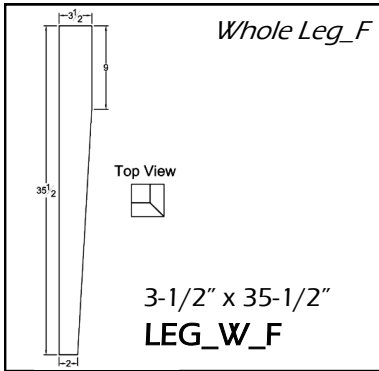

LEGACY CRAFTED CABINETS

LEGS

	Oak	Maple	Cherry	Hickory
LEG_W_F	209	294	426	358
Osborne 1782				
Two-Sided Taper