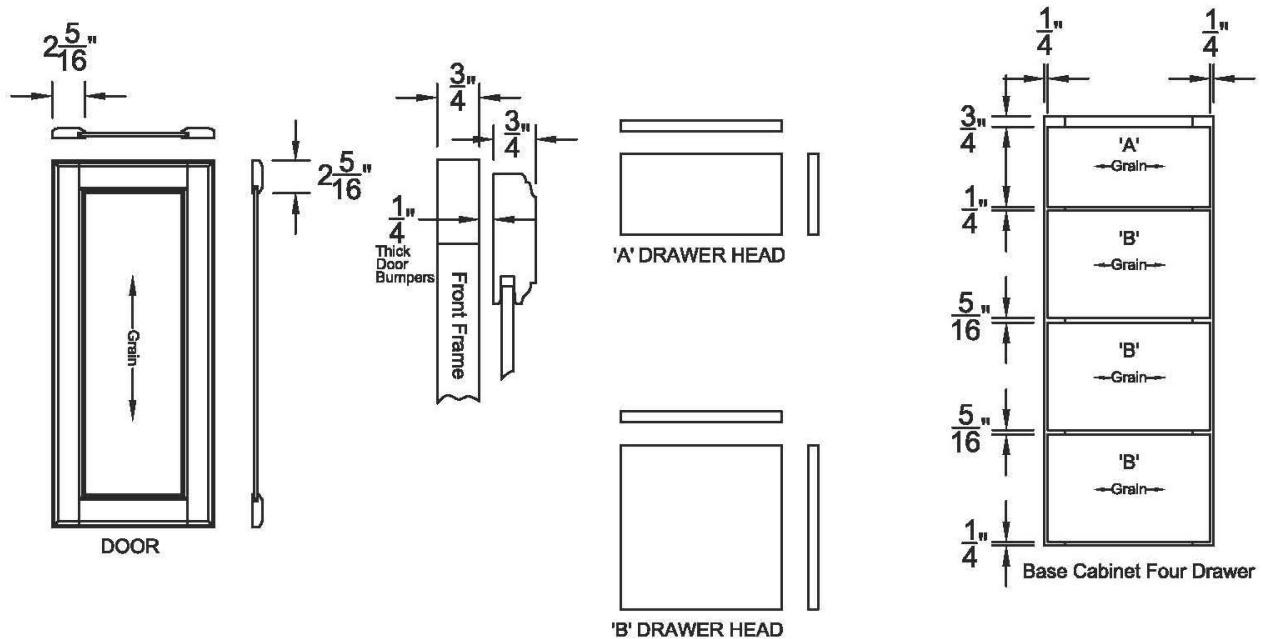

LEGACY CRAFTED CABINETS

DOOR DETAILS - DENTON

DENTON

SQUARE RECESSED PANEL DOOR AND SLAB DRAWER HEAD STYLE

- -Available in Oak-Maple-Cherry
- -Full Overlay
- -Slab Drawer Fronts
- $\frac{7}{32}$ " Thick Plywood Veneer Inserts
- -Mortise and Tenon Construction
- $\frac{3}{4}$ " Hardwood Front Frame
- $1\frac{1}{2}$ " Wide Stiles and Rails on Front Frame