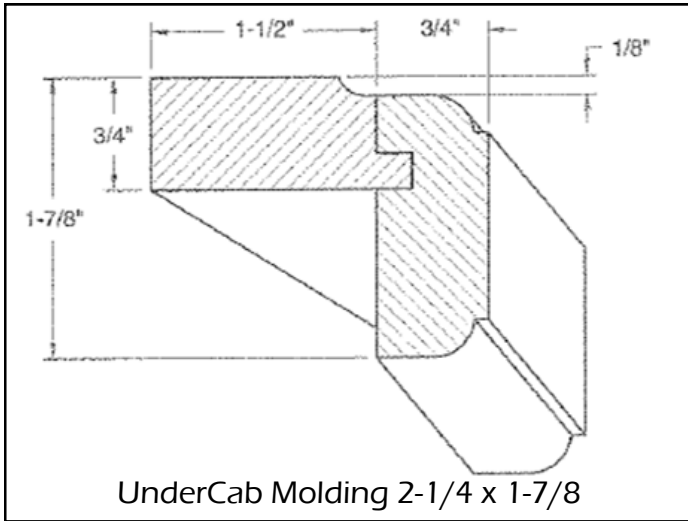

LEGACY CRAFTED CABINETS

MOLDINGS

	Oak	Maple	Cherry	Hickory
UNDER_CAB_D	144	215	215	149