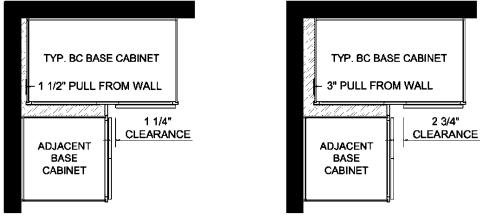

Signature Full Overlay

Juno Thin Shaker Miter			Astoria Slab		Hamilton Avalon 2.75" Wide Rail				Caldwell Sqd Rsd Panel				Payton Pillowtop Miter			Essex Wide Rail Shaker Rsd Pnt		Winfield Wide Rail Reverse Rsd Pnt		Denton Mifflin Cortland Milton			Metro Slab			Strata Slab
13	14	15	16	17	18	19	20	21	22	23	24	25	26	27	28	30	31	32	33	34	35	36	37	38	39	
Oak (15J)	Maple (25J)	Cherry (35J)	Maple (25D)	Cherry (35D)	Oak (15U)	Maple (25U)	Cherry (35U)	Hickory (45U)	Oak (15O)	Maple (25O)	Cherry (35O)	Hickory (45O)	Oak (15P)	Maple (25P)	Cherry (35P)	Oak (15W)	Maple (25W)	Cherry (35W)	Oak (15SG/15V)	Maple (25SG/25V)	Cherry (35SG/35V)	Matte (21ME)	Texture (21TE)	Gloss (21GE)	Texture (21TB)	

FIGURE 2 : TYPICAL INSTALLATION
STANDARD OVERLAY