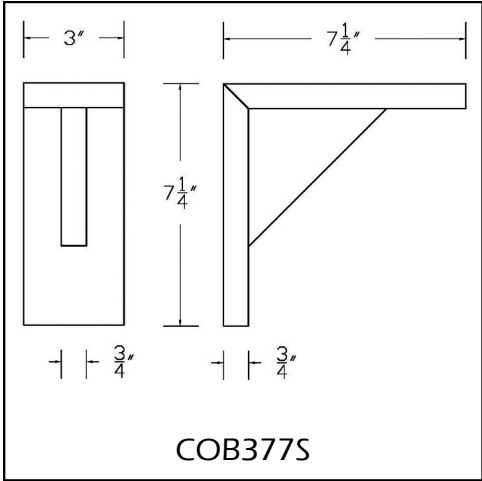

LEGACY CRAFTED CABINETS

CORBELS & BRACKETS

COB377S

Oak	Maple	Cherry	Hickory
47	47	54	47