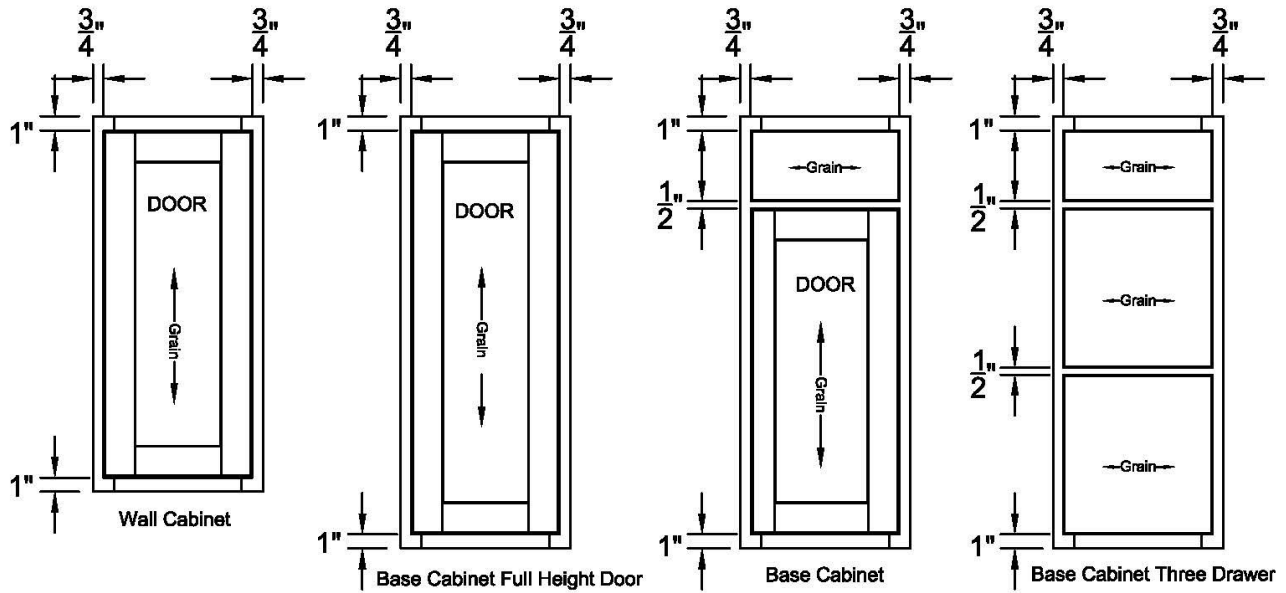

DOOR DETAILS - HAYWOOD

HAYWOOD 5-PIECE SHAKER DOOR & DRAWER HEAD STYLES

- -Available in Oak-Maple-Cherry
- -3/4 Overlay Standard
- -Slab Drawer Fronts
- -7/32" thick Plywood Veneer Recessed Inserts
- -Mortise and Tenon Construction
- -3/4" Hardwood Front Frame
- 1 1/2" wide Stiles and Rails on Front Frame