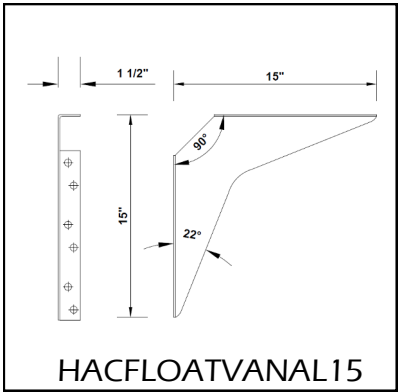

Oak	Maple	Cherry	Hickory
106	150	150	135

LEGACY CRAFTED CABINETS

CORBELS & BRACKETS

	Oak	Maple	Cherry	Hickory
COR844	152	170	106	76

	Oak	Maple	Cherry	Hickory
COB3710A	67	72	106	76

Almond colored steel
HACFLOATVANAL15 50
 Floating Vanity Bracket
 For Wall Hung Vanity Application in Door Sections Only
 *Not for use in Drawer Sections