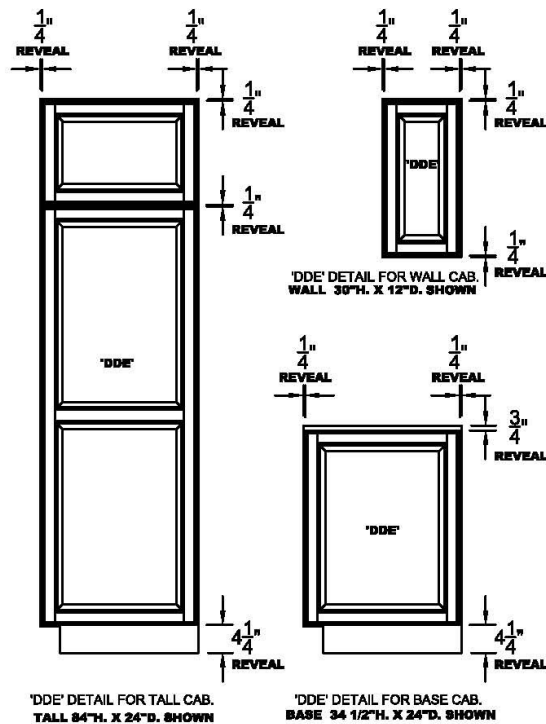

FULL OVERLAY

1. All exposed ends require a finished end option.
2. Reveals match/align with door/drawer on face of cabinet.

LEGACY CRAFTED CABINETS

DELUXE DOOR END (DDE)—Actual Sizes pg. 1 of 2

All Exposed Ends Require Finished End.