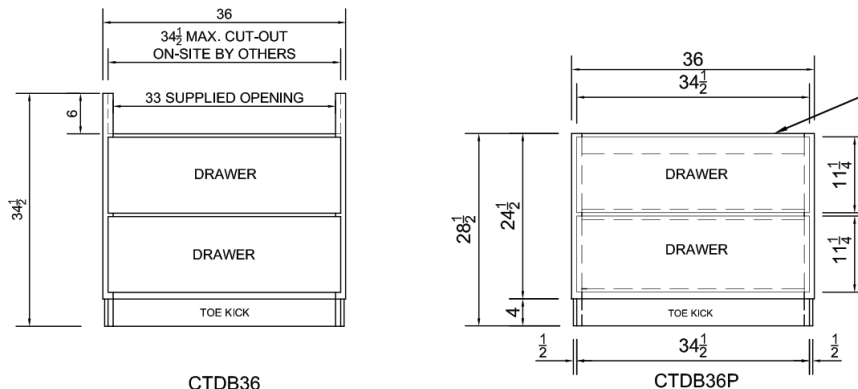

CTDB36
* DESIGNED FOR SLIDE IN COOK-TOP
FRAMING FOR COOK-TOP ON-SITE BY OTHERS
MUST FOLLOW MANUFACTURER
INSTALLATION INSTRUCTIONS FOR
PROPER CUT-OUT SIZES