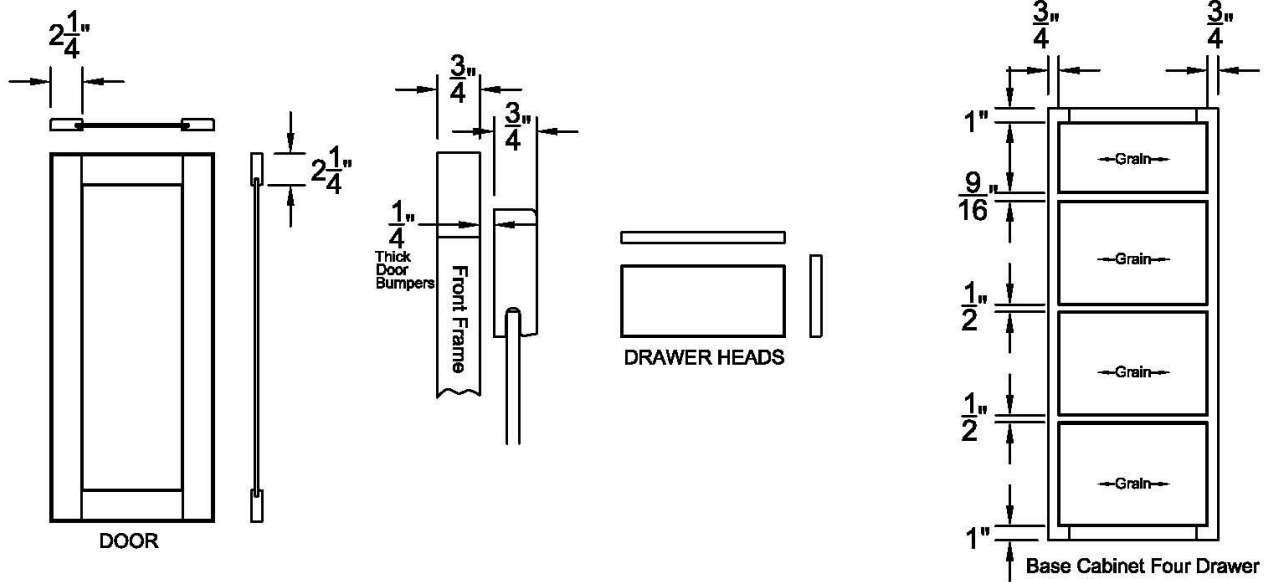

DOOR DETAILS - HAYWOOD

HAYWOOD 5-PIECE SHAKER DOOR & DRAWER HEAD STYLES

- -Available in Oak-Maple-Cherry
- -3/4 Overlay Standard
- -Slab Drawer Fronts
- -7/32" thick Plywood Veneer Recessed Inserts
- -Mortise and Tenon Construction
- -3/4" Hardwood Front Frame
- 1 1/2" wide Stiles and Rails on Front Frame