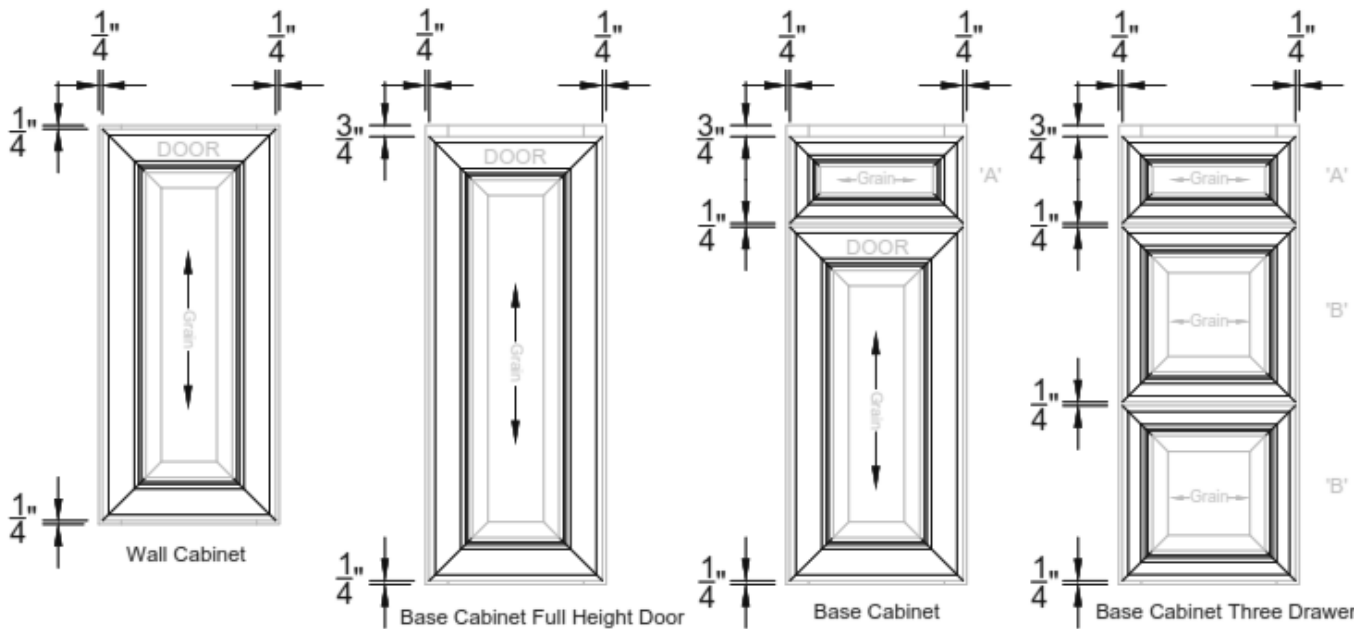

LEGACY CRAFTED CABINETS

DOOR DETAILS - PAYTON

PAYTON PILLOWTOP MITER DOOR AND DRAWER HEAD STYLES

- -Available in Oak-Maple-Cherry
- -Full Overlay
- -5 Piece Drawer Fronts
- -5/8" Thick Solid Wood Raised Inserts
- -3/8" Thick Solid Wood Recessed Inserts - Top Drawer Head Only
- -Mitered/Mortise and Tenon Construction
- -3/4" Hardwood Frame
- -1 1/2" Wide Stiles and Rails on Front Frame