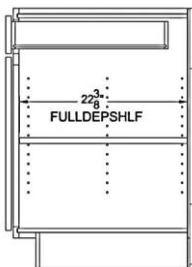

Full Depth Adjustable Shelf Option

FULLDEPSHLF   *3/4" Full Dep. Shelf for Base Cabs*

0.0	35	35	35	35	35	35	35	35	35	35	35

Super Sink Option

w/ Rev-A-Shelf Bag Storage 4SPBD-18
& Rev-A-Shelf Cleaning Caddy 544-10C-1
& Rev-A-Shelf Floor Tray SBDT-3336-A-1

SUPERSINK36   *Opt-Installed SuperSink*

for SB1D36 Only

*May interfere with certain drain/trap configurations

*Verify sink installation for clearance

*Verify disposal installation for clearance

*See detail for clearance/openings

0.0	630	630	630	630	630	630	630	630	630	630	630