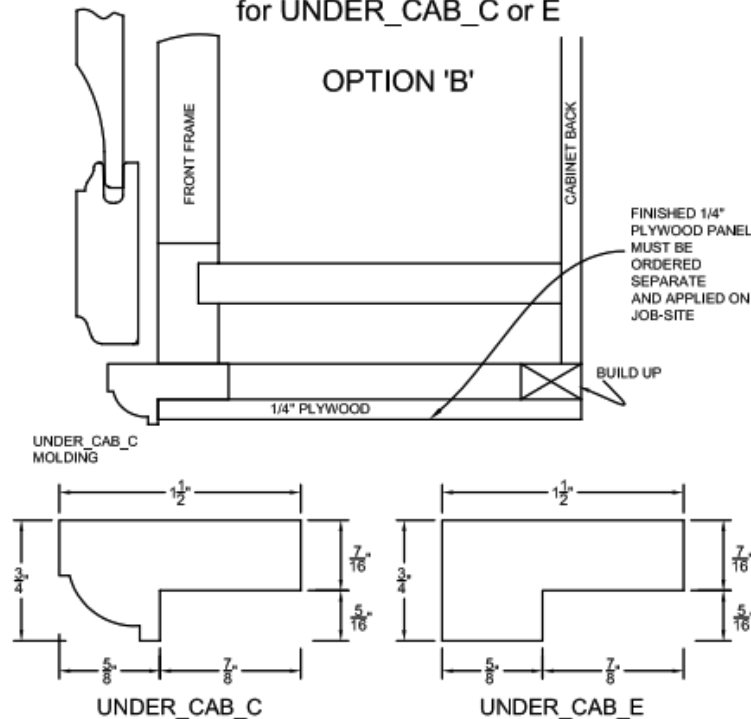

INSTALLATION for UNDER_CAB_C or E

OPTION 'B'