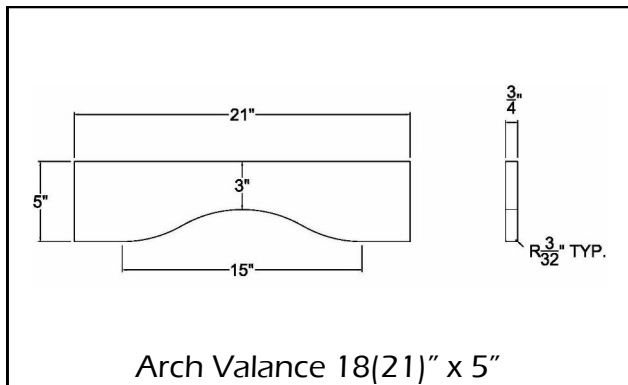

LEGACY CRAFTED CABINETS

VALANCES

VAA18

Oak	Maple	Cherry	Hickory
68	87	74	81