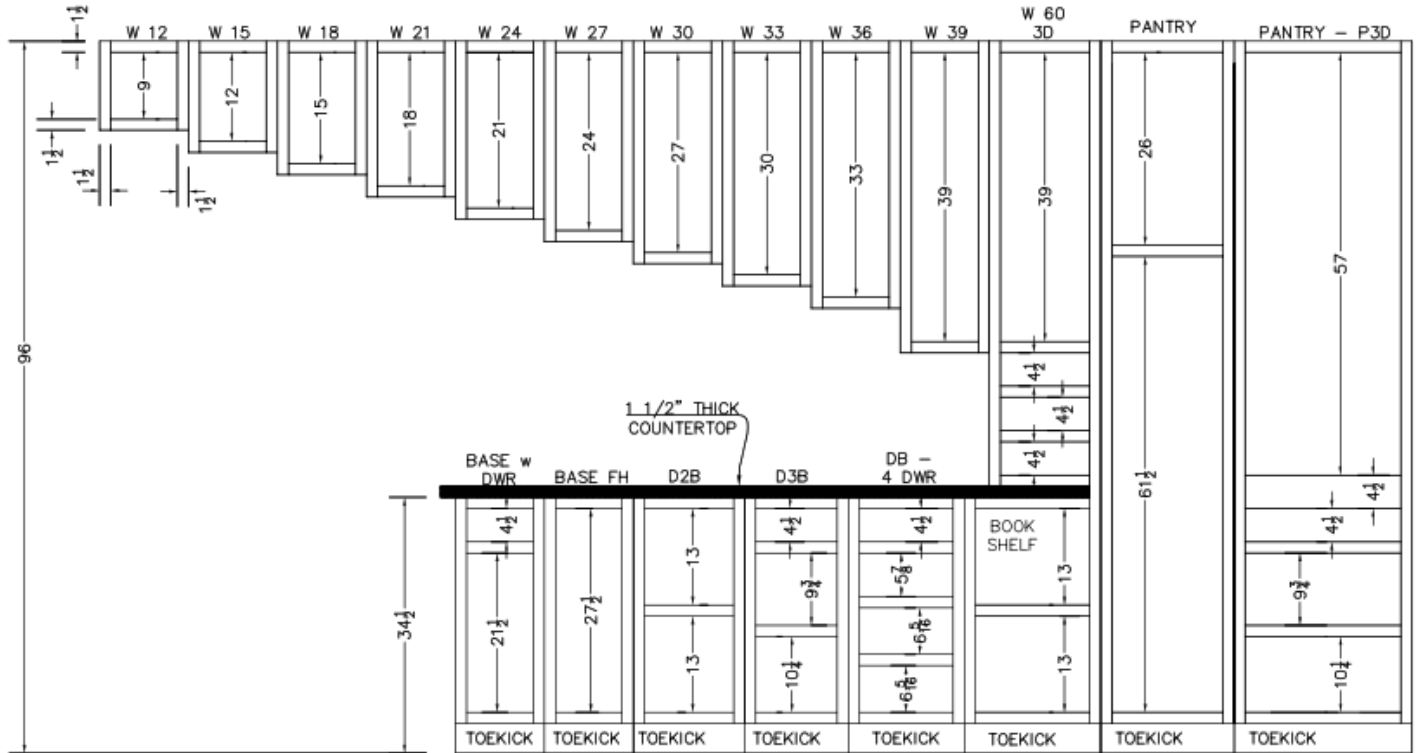

LEGACY CRAFTED CABINETS

96" High Cabinet Elevation

****NUMBER AFTER "W" REPRESENTS THE CABINET HEIGHT****

- 1 1/2" Top and Bottom Rails – Wall and Base Cabinets
- 1 1/2" Vertical Stiles
- 3" Center Vertical Stiles on Wall and Base Cabinets to Divide Double Door Cabinets on 39" wide and over
- Drawer box sides are as follows...
  - D2B – 7" h side material
  - D3B – 3 1/2" h top drawer side material
    7" h bottom drawers side material
  - DB – 3 1/2" h top drawer side material
    5" h bottom drawers side material

Full Overlay Door Styles:

- 1/4" Reveal Around Door
- 4 1/2" h Drawer Opening = 5 3/4" Drawer Front
- 9 3/4" h & 10 1/4" h Drawing Opening = 11 5/8" Drawer Frts
- 5 7/8" h & 6 5/16" h Drawing Opening = 7 5/8" Drawer Frts
- 13" h Drawer Opening = 14 5/8" h Drawer Front

Standard Overlay Door Styles:

- 1" Reveal @ Top & Bottom of Door
- 3/4" Reveal @ Sides of Door
- 4 1/2" h Drawer Opening = 5" Drawer Front
- 9 3/4" h & 10 1/4" h Drawing Opening = 11 1/4" Drawer Frts
- 5 7/8" h & 6 5/16" h Drawing Opening = 7 5/16" Drawer Frts
- 13" h Drawer Opening = 14" h Drawer Front