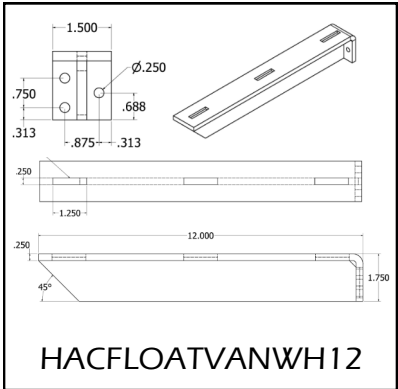

Oak	Maple	Cherry	Hickory
106	150	150	135

LEGACY CRAFTED CABINETS

CORBELS & BRACKETS

	Oak	Maple	Cherry	Hickory
COR844	152	170	106	76

	Oak	Maple	Cherry	Hickory
COB3710A	67	72	106	76

Almond colored steel
HACFLOATVANAL15 50
 Floating Vanity Bracket
 For Wall Hung Vanity Application in Door Sections Only
 *Not for use in Drawer Sections