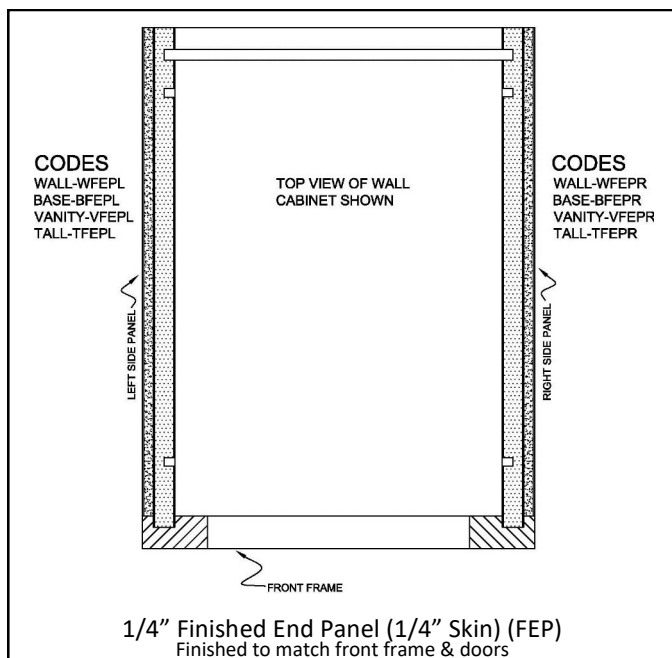

LEGACY CRAFTED CABINETS

FINISHED END PANELS

All Exposed Ends Require Finished End.