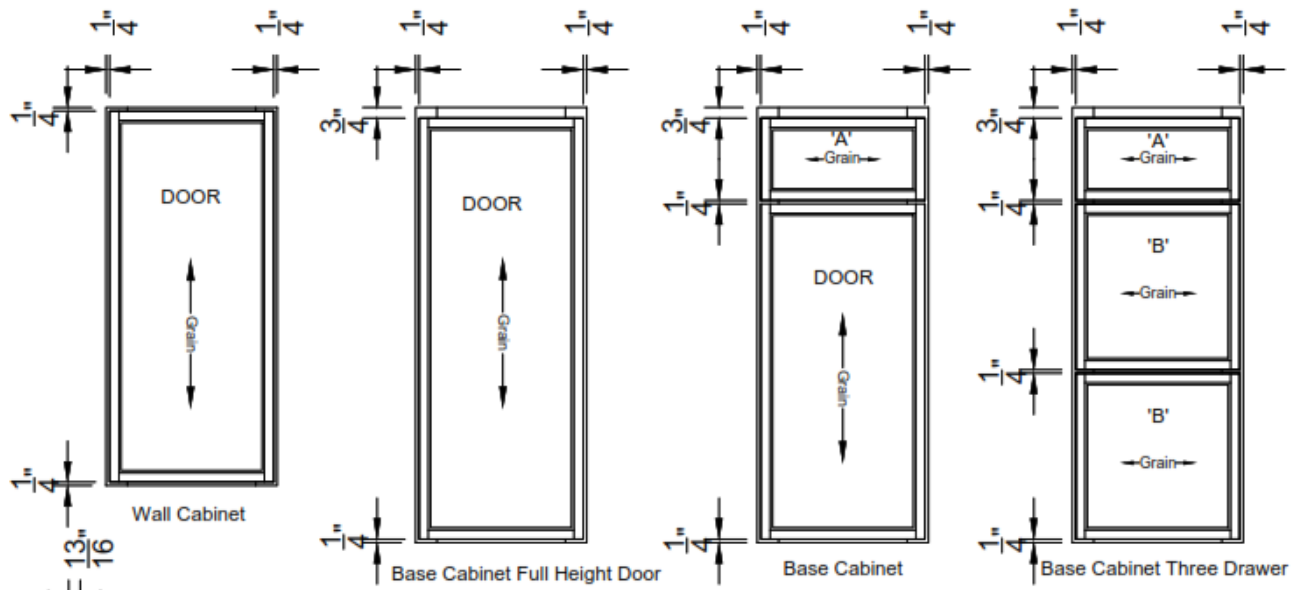

DOOR DETAILS - JUNO

JUNO (J) THIN SHAKER MITER AND 5 PC DRAWER HEAD STYLE

- -Available in Oak-Maple-Cherry
- -Full Overlay
- -5 pc Drawer Fronts
- -Plywood Veneer Recessed Inserts
- -Mitered Construction
- $\frac{3}{4}$ " Hardwood Front Frame
- $1\frac{1}{2}$ " Wide Stiles and Rails on Front Frame