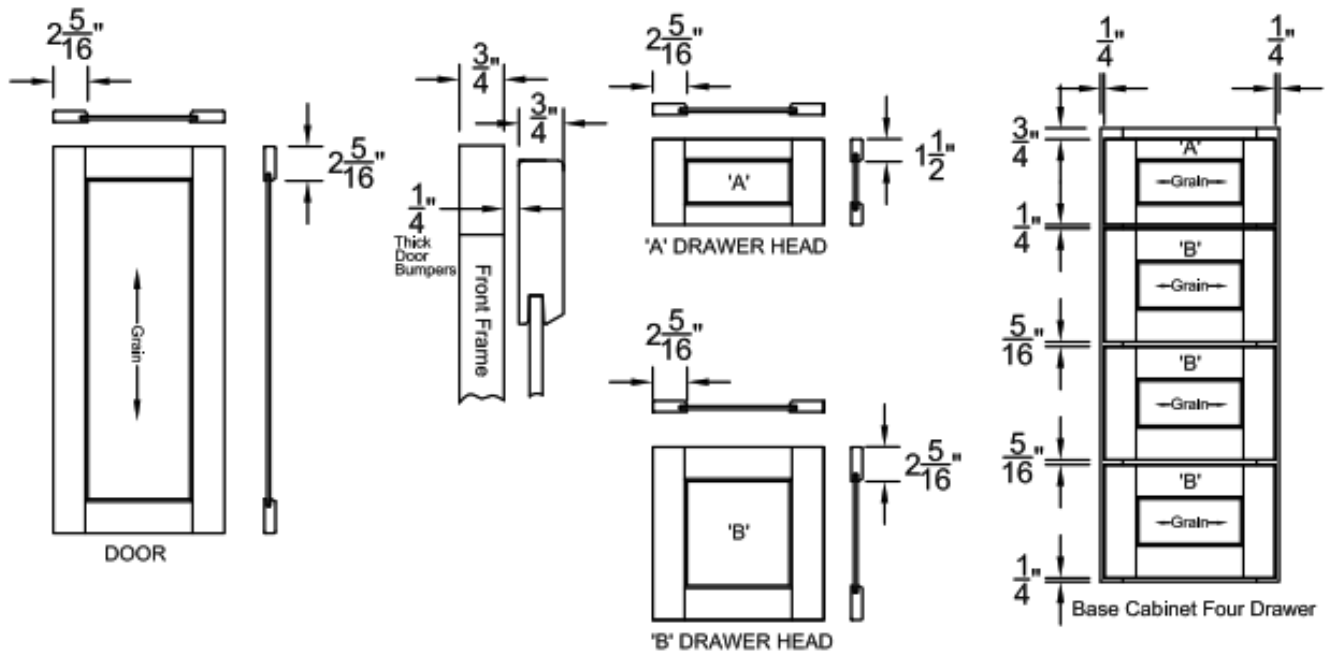

DOOR DETAILS - MILTON

MILTON (Y) SHAKER DOOR AND 5 PC DRAWER HEAD STYLE

- -Available in Oak-Maple-Cherry
- -Full Overlay
- -5 pc Drawer Fronts
- -7/32" Thick Plywood Veneer Recessed Inserts
- -Mortise and Tenon Construction
- -3/4" Hardwood Front Frame
- 1 1/2" Wide Stiles and Rails on Front Frame