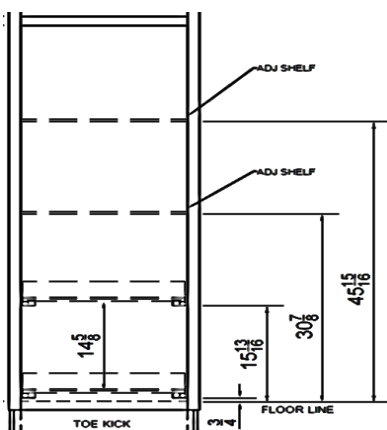

PANTRY CABINET TRAY STANDARD LOCATIONS

1 Tray - 3 Adustable Shelves

2 Trays - 2 Adustable Shelves

3 Tray - 1 Adustable Shelf

4 Trays

Signature Full Overlay

Juno Thin Shaker Miter			Astoria Slab		Hamilton Avalon 2.75" Wide Rail				Caldwell Sqr Rsd Panel				Payton Pillowtop Miter			ESSEX Wide Rail Shaker Rsd Pnt		Winfield Wide Rail Reverse Rsd Pnt		Denton Mifflin Cortland Milton			Metro Slab			Strata Slab
13	14	15	16	17	18	19	20	21	22	23	24	25	26	27	28	30	31	32	33	34	35	36	37	38	39	
Oak (15J)	Maple (25J)	Cherry (35J)	Maple (25D)	Cherry (35D)	Oak (15U)	Maple (25U)	Cherry (35U)	Hickory (45U)	Oak (15O)	Maple (25O)	Cherry (35O)	Hickory (45O)	Oak (15P)	Maple (25P)	Cherry (35P)	Oak (15W)	Maple (25W)	Cherry (35W)	Oak (15SG/15V)	Maple (25SG/25V)	Cherry (35SG/35V)	Matte (2ME)	Texture (2TE)	Gloss (2GE)	Texture (2TB)	
1132	1132	1132	1132	1132	1132	1132	1132	1132	1132	1132	1132	1132	1132	1132	1132	1132	1132	1132	1132	1132	1132	1132	1132	1132	1132	