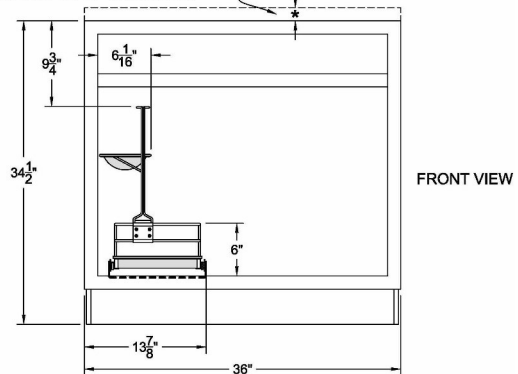

* ALLOW FOR COUNTERTOP THICKNESS