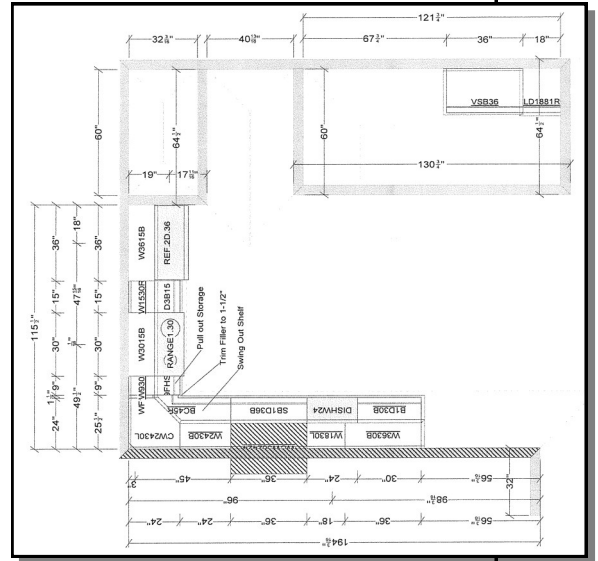

Print date: 5/20/2015

Page 2 / 4

Page 1 / 4