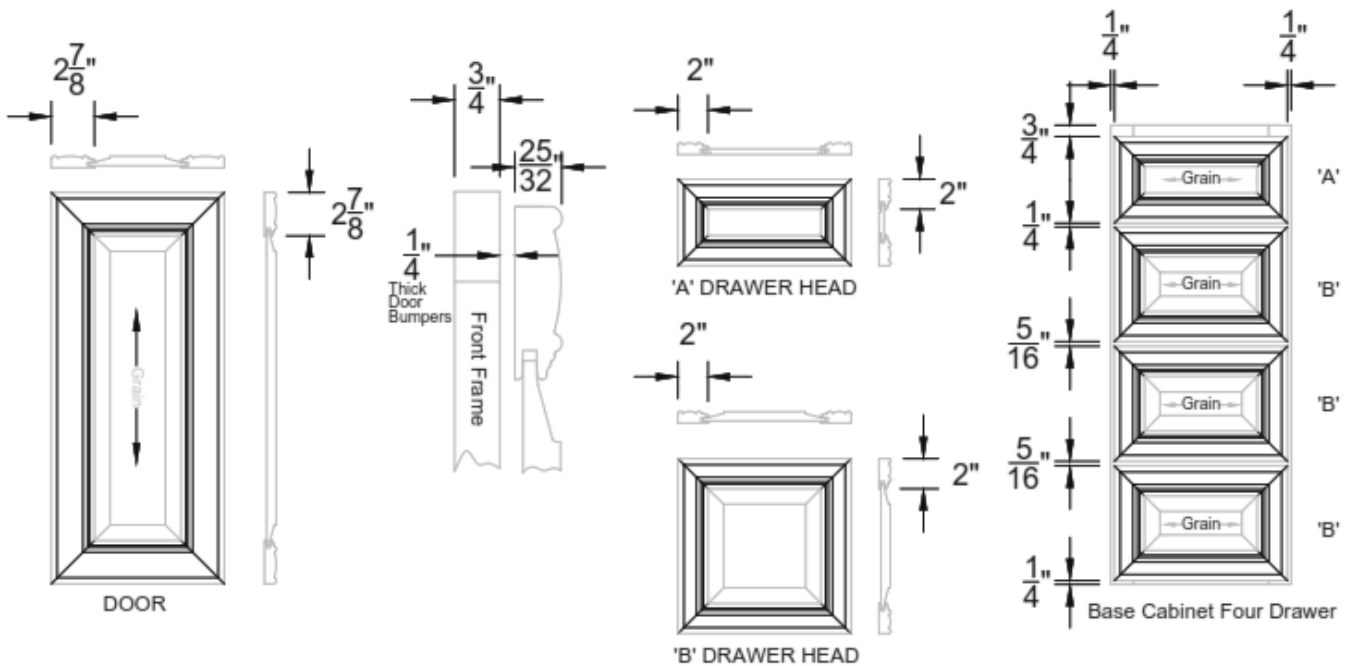

LEGACY CRAFTED CABINETS

DOOR DETAILS - PAYTON

PAYTON PILLOWTOP MITER DOOR AND DRAWER HEAD STYLES

- -Available in Oak-Maple-Cherry
- -Full Overlay
- -5 Piece Drawer Fronts
- -5/8" Thick Solid Wood Raised Inserts
- -3/8" Thick Solid Wood Recessed Inserts - Top Drawer Head Only
- -Mitered/Mortise and Tenon Construction
- -3/4" Hardwood Frame
- -1 1/2" Wide Stiles and Rails on Front Frame