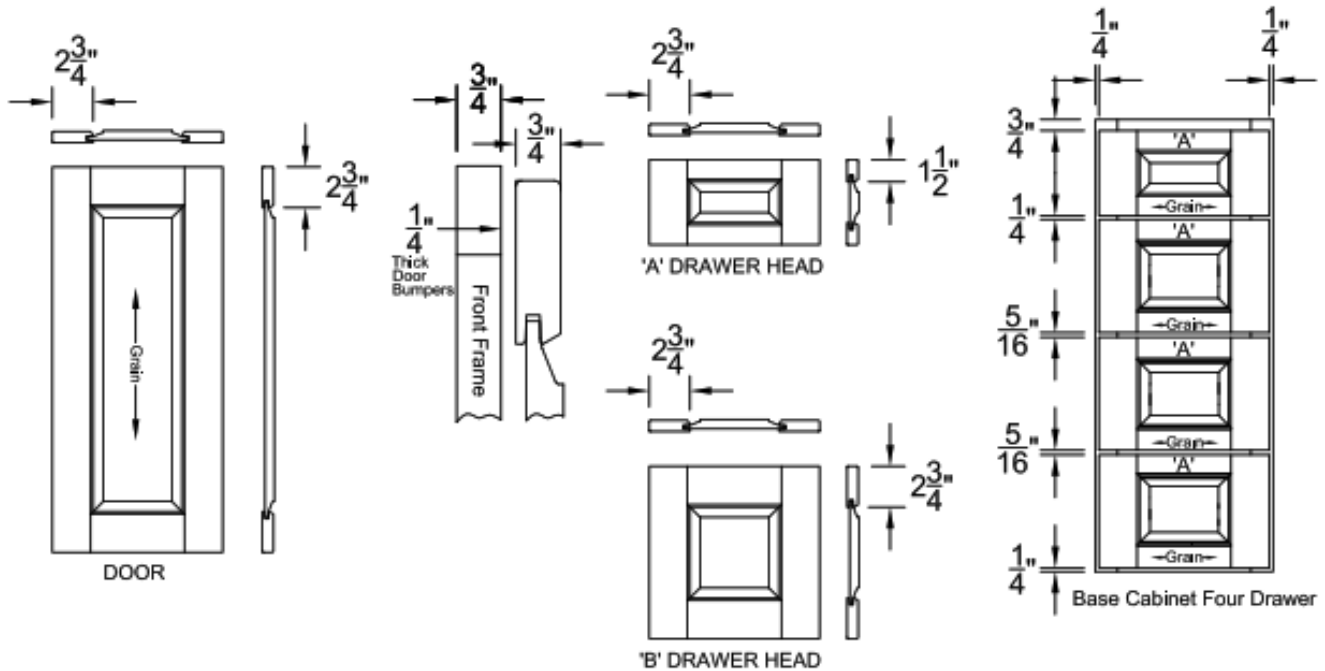

LEGACY CRAFTED CABINETS

DOOR DETAILS - ESSEX

ESSEX WIDE RAIL SHAKER RAISED PANEL DOOR AND DRAWER HEADS

- Available in Oak-Maple-Cherry
- Full Overlay
- 5 Piece Drawer Fronts
- 5/8" Thick Solid Wood Raised Inserts
- Mortise and Tenon Construction
- 3/4" Hardwood Front Frame
- 1 1/2" Wide Stiles and Rails on Front Frame