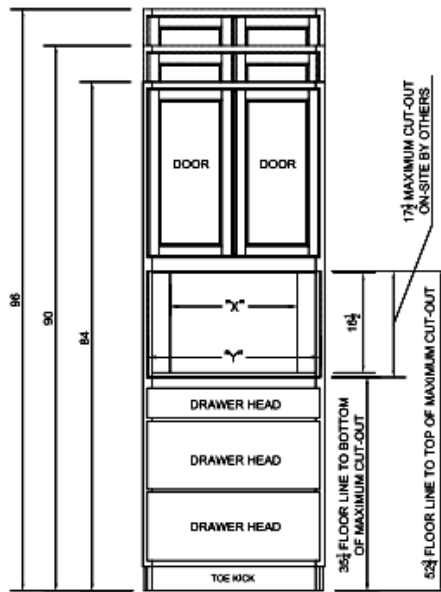

TOM3084B

OVEN CUTOUT REF. DIMS.		
CABINET WIDTH	"X" SUPPLIED OPENING	"Y" MAXIMUM WIDTH JOBSITE CUTOUT
30"	21"	28 1/2"