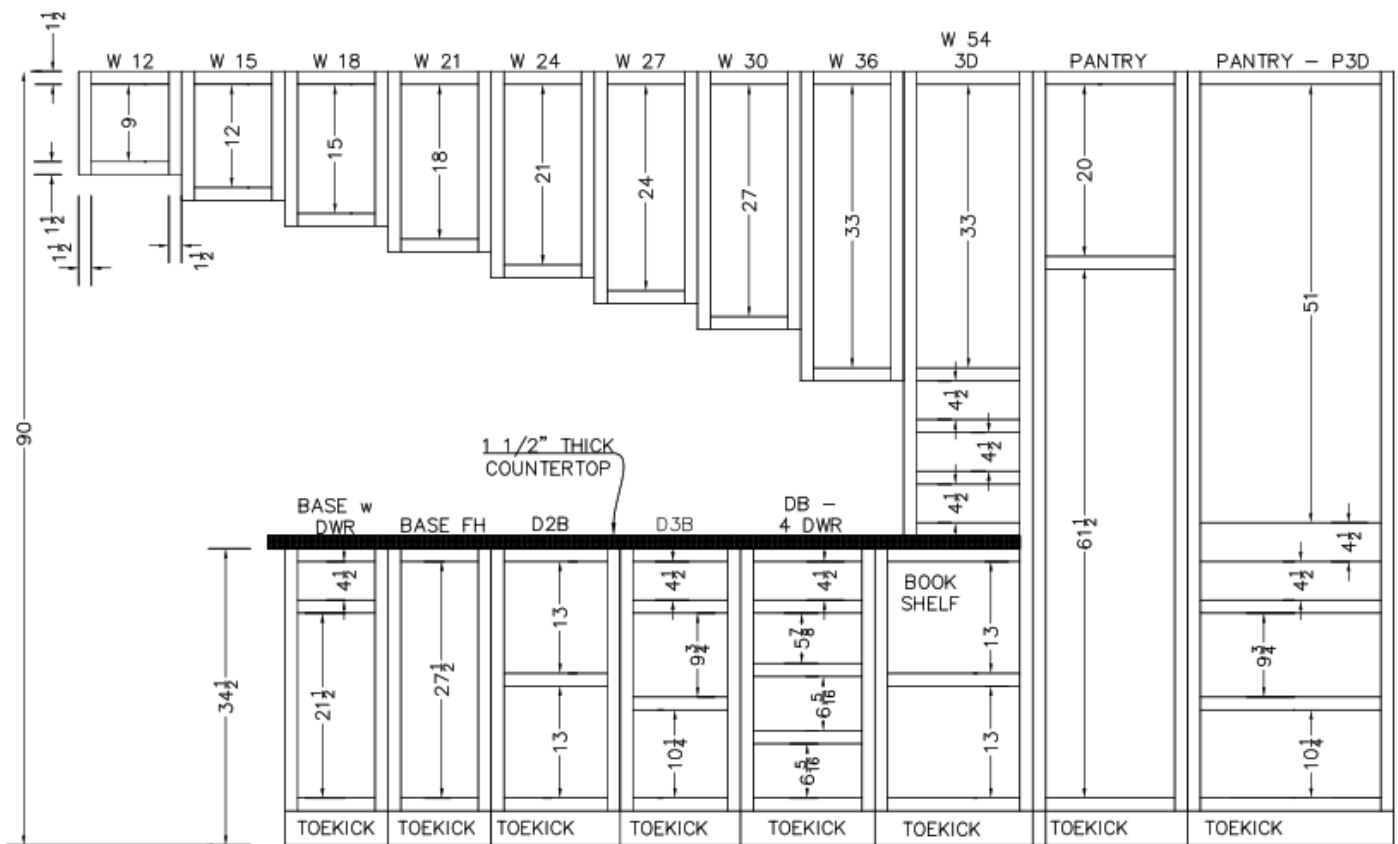

LEGACY CRAFTED CABINETS

90" High Cabinet Elevation

NUMBER AFTER "W" REPRESENTS THE CABINET HEIGHT

- 1 1/2" Top and Bottom Rails – Wall and Base Cabinets
- 1 1/2" Vertical Stiles
- 3" Center Vertical Stiles on Wall and Base Cabinets to Divide Double Door Cabinets on 39" wide and over
- Drawer box sides are as follows...
  - D2B – 7" h side material
  - D3B – 3 1/2" h top drawer side material
    7" h bottom drawers side material
  - DB – 3 1/2" h top drawer side material
    5" h bottom drawers side material

Full Overlay Door Styles:

- 1/4" Reveal Around Door
- 4 1/2" h Drawer Opening = 5 3/4" Drawer Front
- 9 3/4" h & 10 1/4" h Drawing Opening = 11 5/8" Drawer Frts
- 5 7/8" h & 6 5/16" h Drawing Opening = 7 5/8" Drawer Frts
- 13" h Drawer Opening = 14 5/8" h Drawer Front

Standard Overlay Door Styles:

- 1" Reveal @ Top & Bottom of Door
- 3/4" Reveal @ Sides of Door
- 4 1/2" h Drawer Opening = 5" Drawer Front
- 9 3/4" h & 10 1/4" h Drawing Opening = 11 1/4" Drawer Frts
- 5 7/8" h & 6 5/16" h Drawing Opening = 7 5/16" Drawer Frts
- 13" h Drawer Opening = 14" h Drawer Front