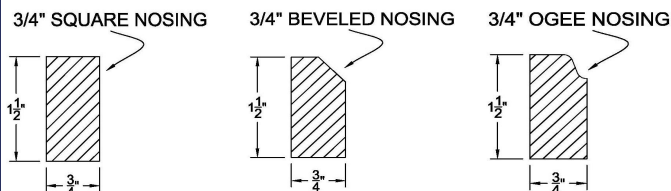

LEGACY OFFICE USE ONLY

Legacy Order #

Panel Size: "L x "D

LF Nosing:

Legacy Crafted Cabinets
5 North 8th Street
Mifflinburg, PA 17844
Attn: SOS Orders

Email: sos@legacybp.com
Phone: 570-966-2426
Fax: 570-966-1685