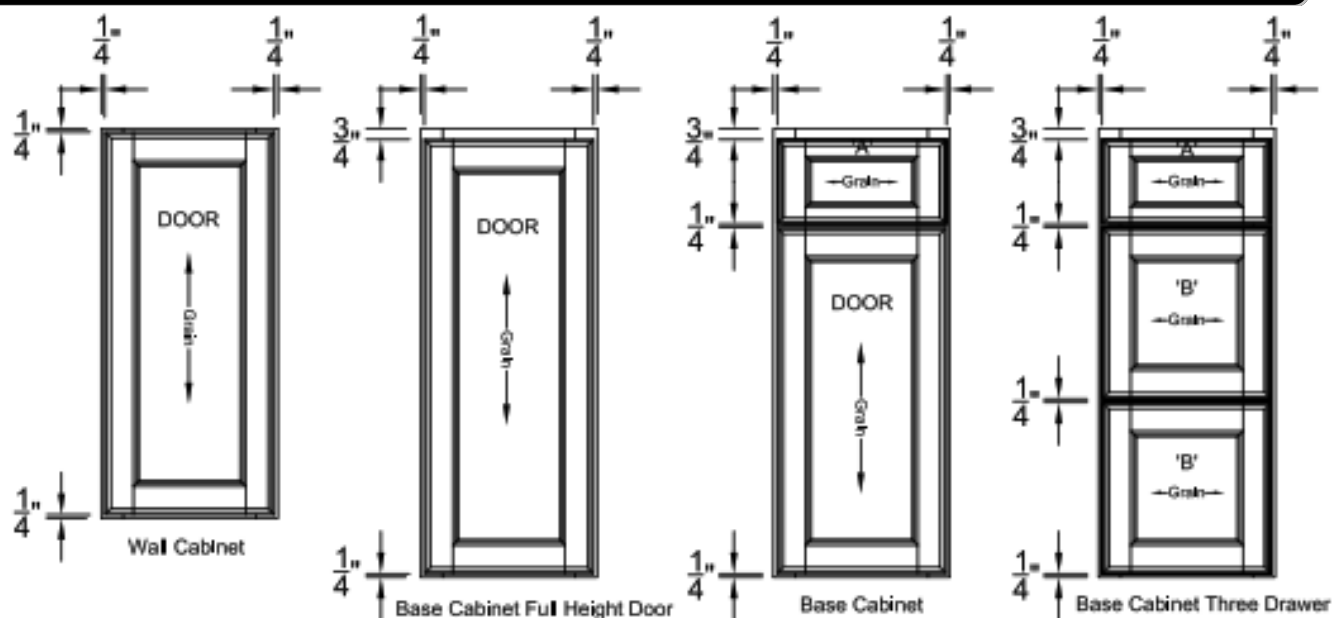

DOOR DETAILS - MIFFLIN

MIFFLIN (H) SQUARE RECESSED PANEL DOOR AND 5 PC DRAWER HEAD STYLE

- -Available in Oak-Maple-Cherry
- -Full Overlay
- -5 pc. Drawer Fronts
- $\frac{7}{32}$ " Thick Plywood Veneer Inserts
- -Mortise and Tenon Construction
- $\frac{3}{4}$ " Hardwood Front Frame
- $1\frac{1}{2}$ " Wide Stiles and Rails on Front Frame