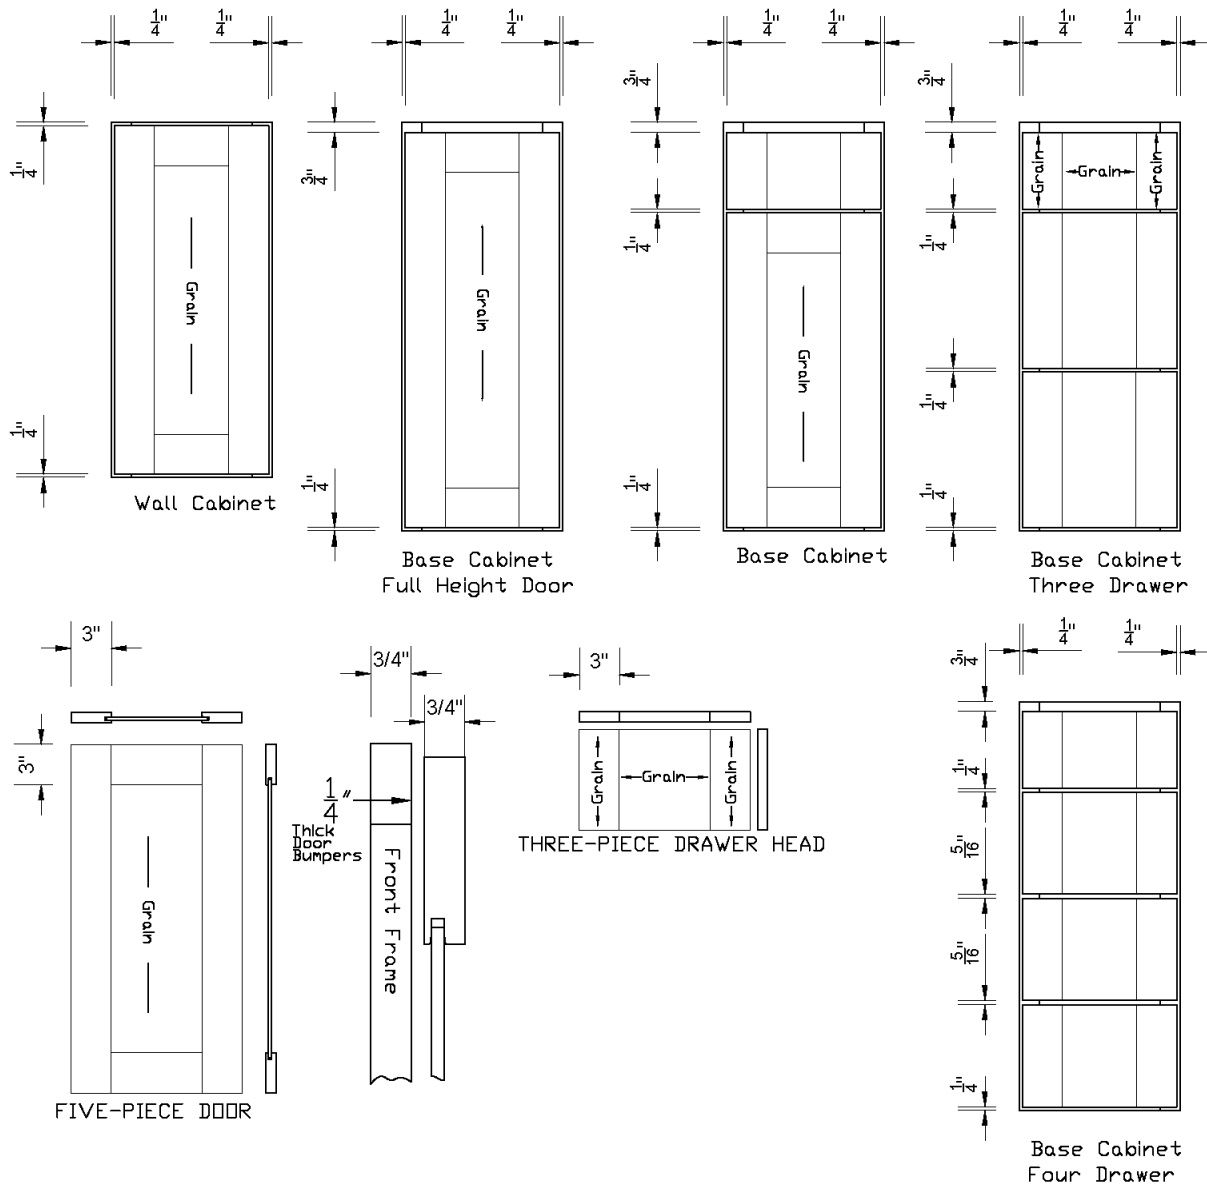

DOOR DETAILS - STRATA

STRATA DOORS AND DRAWERS

- Available in Maple
- Full Overlay
- 3 Piece Drawer Fronts
- $\frac{7}{32}$ " Thick Laminated Recessed Inserts on Doors
- Mortise and Tenon Construction on Doors
- $\frac{3}{4}$ " Hardwood Front Frame
- 3 " Wide Stiles on Front Frame For Drawers
- 3 " Wide Rails on Front Frame For Doors
- All Cabinets Get Slab Drawers
- All 9 " Wide Cabinets Get Slab Doors and Drawers
- BPC33 Gets Slab Doors
- All Filler Overlay Panels Are Slabs