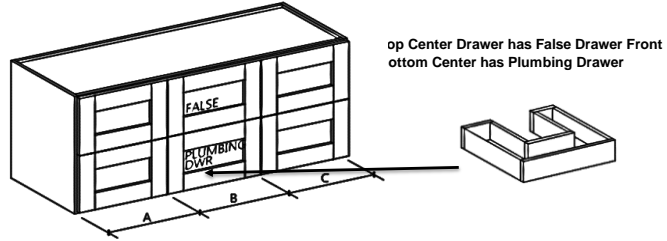

Signature Full Overlay

Juno Thin Shaker Miter			Astoria Slab		Hamilton Avalon 2.75" Wide Rail			Caldwell Sqr Rsd Panel			Payton Pillowtop Miter			ESSEX Wide Rail Shaker Rsd Pnt		Winfield Wide Rail Reverse Rsd Pnt		Denton Mifflin Cortland Milton			Metro Slab			Strata Slab	
13	14	15	16	17	18	19	20	21	22	23	24	25	26	27	28	30	31	32	33	34	35	36	37	38	39
Oak (15J)	Maple (25J)	Cherry (35J)	Maple (25D)	Cherry (35D)	Oak (15U)	Maple (25U)	Cherry (35U)	Hickory (45U)	Oak (15O)	Maple (25O)	Cherry (35O)	Hickory (45O)	Oak (15P)	Maple (25P)	Cherry (35P)	Oak (15W)	Maple (25W)	Cherry (35W)	Oak (15G/15V)	Maple (25G/25V)	Cherry (35G/35V)	Matte (2ME)	Texture (2TE)	Gloss (2GE)	Texture (2TB)
Wall-Hung Vanity Combo "F"												Wall-Hung Vanity Combo "H"													

SECTIONS

	A	B
WVCF48B	24	24
WVCF54B	27	27
WVCF60B	30	30

SECTIONS

	A	B	C
WVCH39	9	21	9
WVCH42	9	24	9
WVCH45	12	21	12
WVCH48	12	24	12
WVCH51	12	27	12
WVCH54	12	30	12
WVCH57	15	27	15
WVCH60	15	30	15