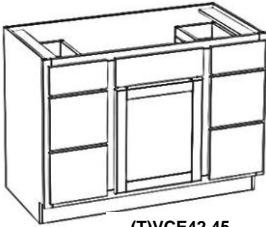

Signature Standard Overlay

2020 Price Column →

Cubic Feet	Chelsea Picture Frame Haywood 5pc Shaker			Duval 7pc Shaker				Griffin Sq Rsd Panel			
	2	3	4	5	6	7	8	9	10	11	12

Legacy Item No.

Vanity Combination "E" - 6 Drawer Base for Centered Bowl