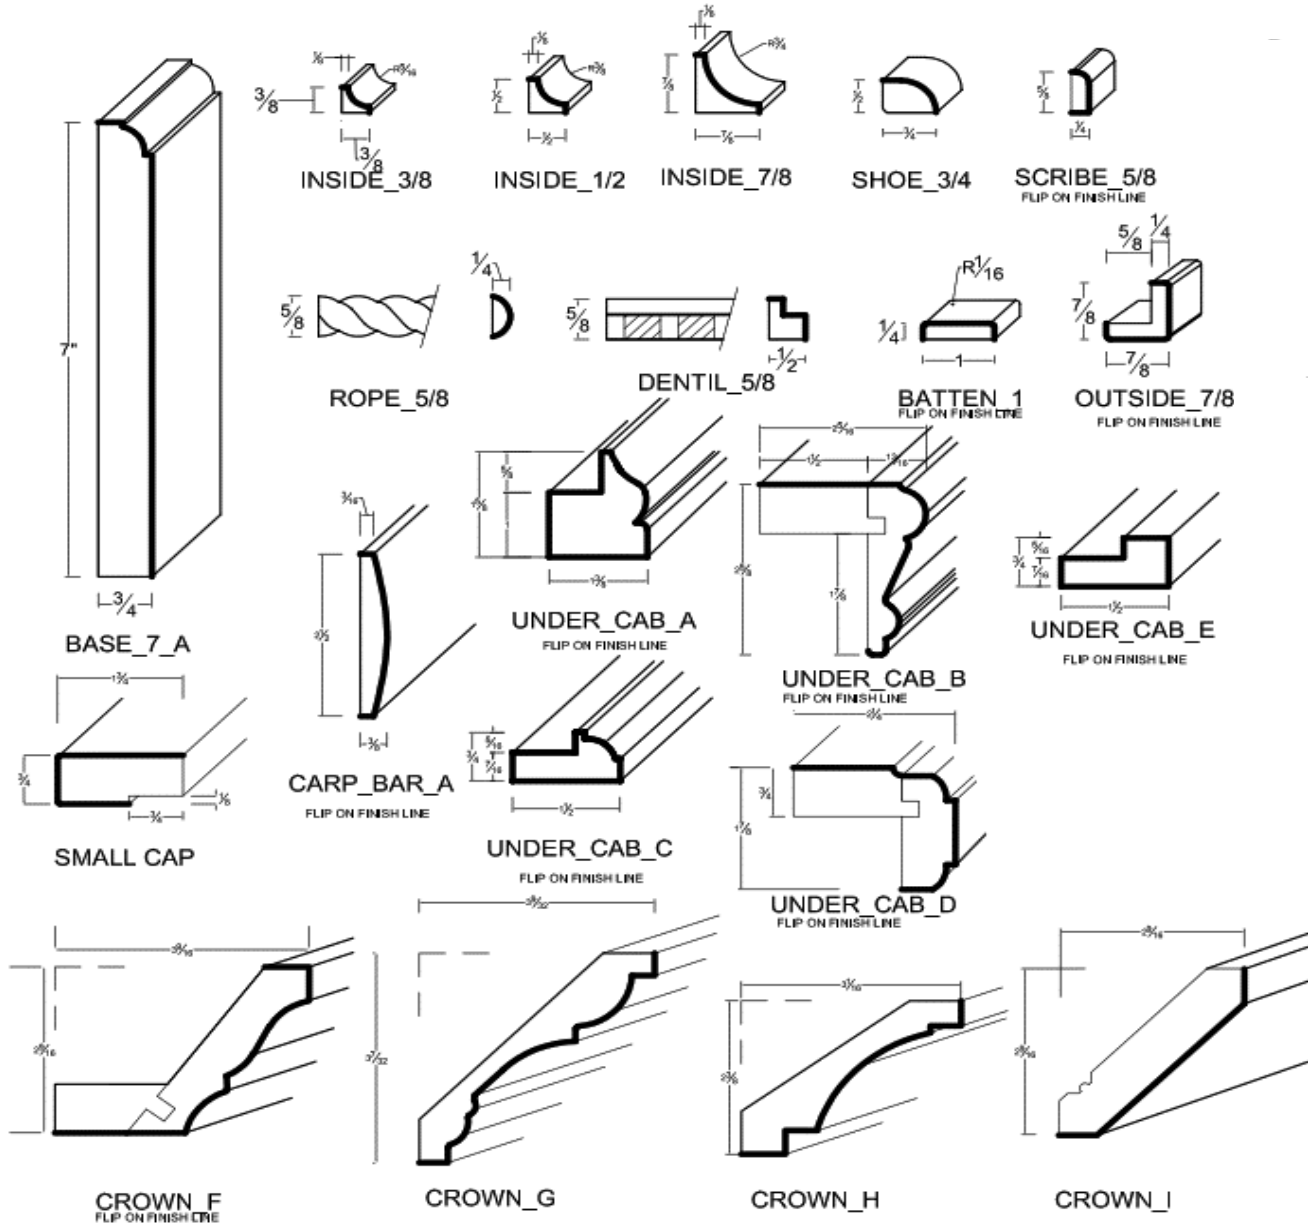

Legacy Item No.

Please Note: We will guarantee molding lengths good up to 90" to be free from "end defects".

Signature Full Overlay

Juno Thin Shaker Miter			Astoria Slab		Hamilton Avalon 2.75" Wide Rail			Caldwell Sq Rsd Panel			Payton Pillowtop Miter			ESSEX Wide Rail Shaker Rsd Pnt		Winfield Wide Rail Reverse Rsd Pnt		Denton Mifflin Cortland Milton			Metro Slab		Strata Slab		
13	14	15	16	17	18	19	20	21	22	23	24	25	26	27	28	30	31	32	33	34	35	36	37	38	39
Oak (15J)	Maple (25J)	Cherry (35J)	Maple (25D)	Cherry (35D)	Oak (15U)	Maple (25U)	Cherry (35U)	Hickory (45U)	Oak (15O)	Maple (25O)	Cherry (35O)	Hickory (45O)	Oak (15P)	Maple (25P)	Cherry (35P)	Oak (15W)	Maple (25W)	Cherry (35W)	Oak (15G/15V)	Maple (25G/25V)	Cherry (35G/35V)	Matte (2ME)	Texture (2TE)	Gloss (2GE)	Texture (2TB)