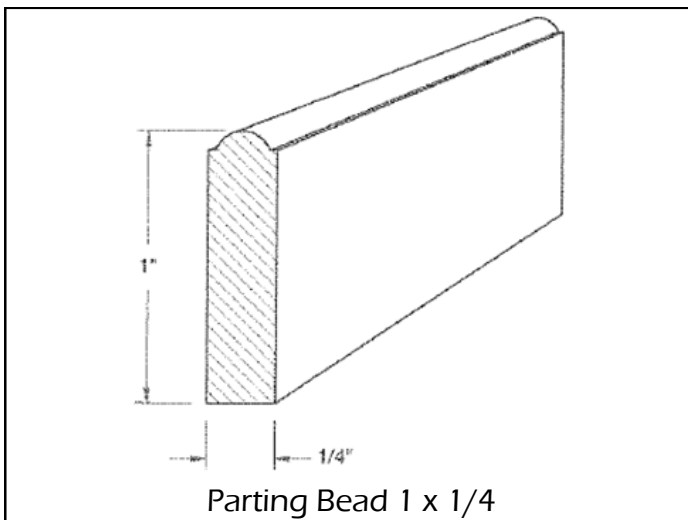

	Oak	Maple	Cherry	Hickory
PB_A	44	48	50	N/A

	Oak	Maple	Cherry	Hickory
BT_A	86	106	103	87

LEGACY CRAFTED CABINETS

CLOSET SHELVING INSTALLATION HARDWARE

Oval Center Support

List Price

HAABROVLCHRSUP
*w/ Installation M6 35MM Screw (ZSCM635MMPANHD)