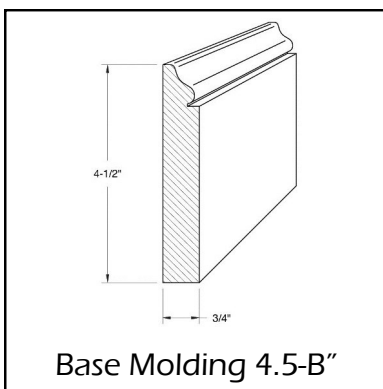

Oak	Maple	Cherry	Hickory
BASE_4.5_B	135	155	171	128