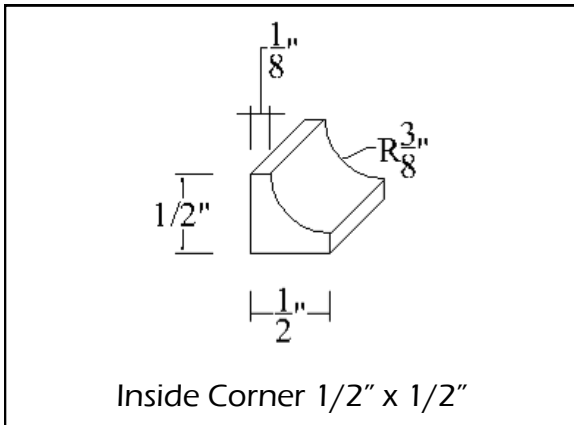

INSIDE_1/2

Oak	Maple	Cherry	Hickory
15	27	23	21