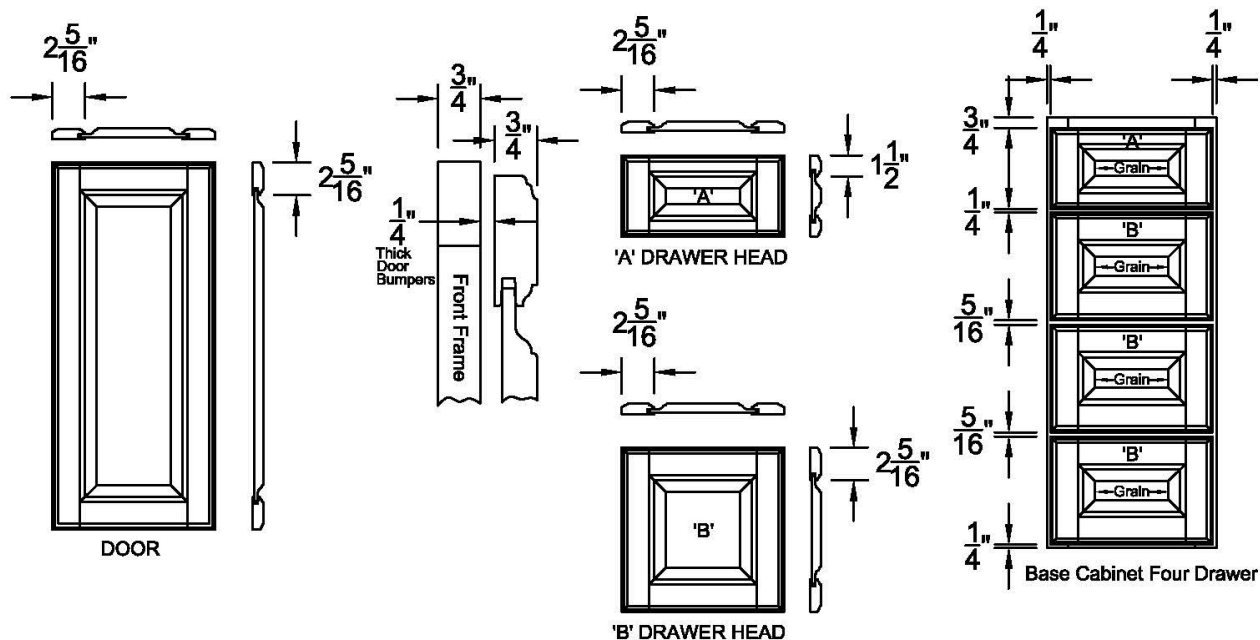

DOOR DETAILS - CALDWELL

CALDWELL SQUARE RAISED PANEL DOOR AND DRAWER HEAD STYLE

- -Available in Oak-Maple-Cherry-Hickory
- -Full Overlay
- -5 Piece Drawer Fronts
- -5/8" thick Solid Wood Raised Inserts
- -Mortise and Tenon Construction
- -3/4" Hardwood Front Frame
- 1 1/2" wide Stiles and Rails on Front Frame