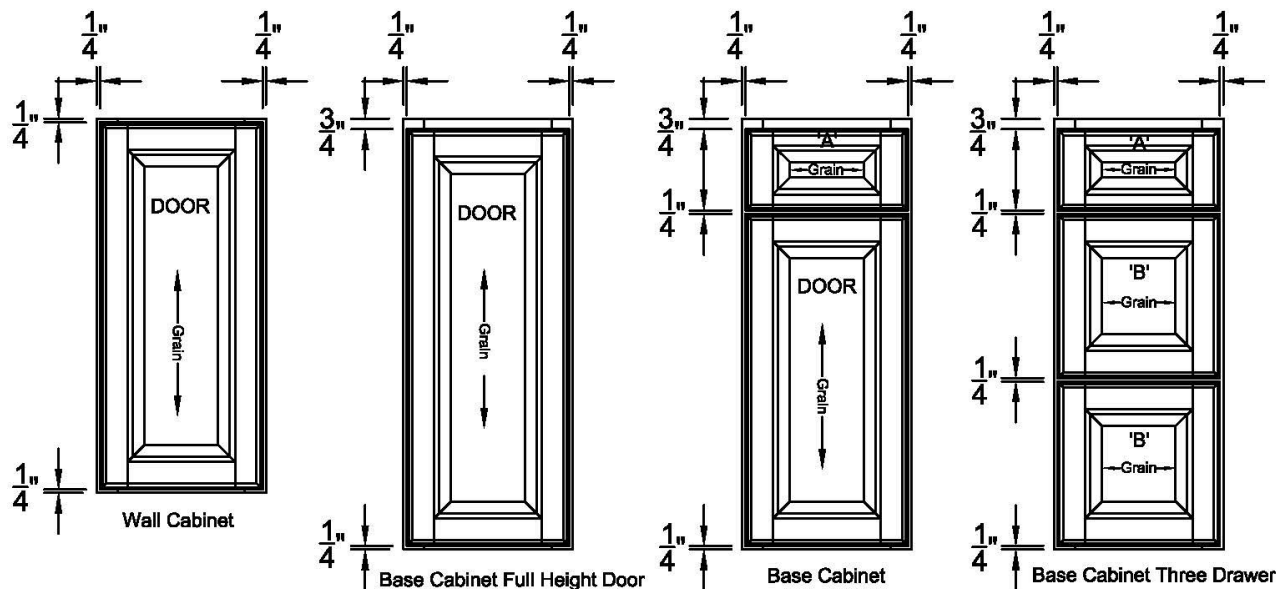

DOOR DETAILS - CALDWELL

CALDWELL SQUARE RAISED PANEL DOOR AND DRAWER HEAD STYLE

- -Available in Oak-Maple-Cherry-Hickory
- -Full Overlay
- -5 Piece Drawer Fronts
- -5/8" thick Solid Wood Raised Inserts
- -Mortise and Tenon Construction
- -3/4" Hardwood Front Frame
- 1 1/2" wide Stiles and Rails on Front Frame