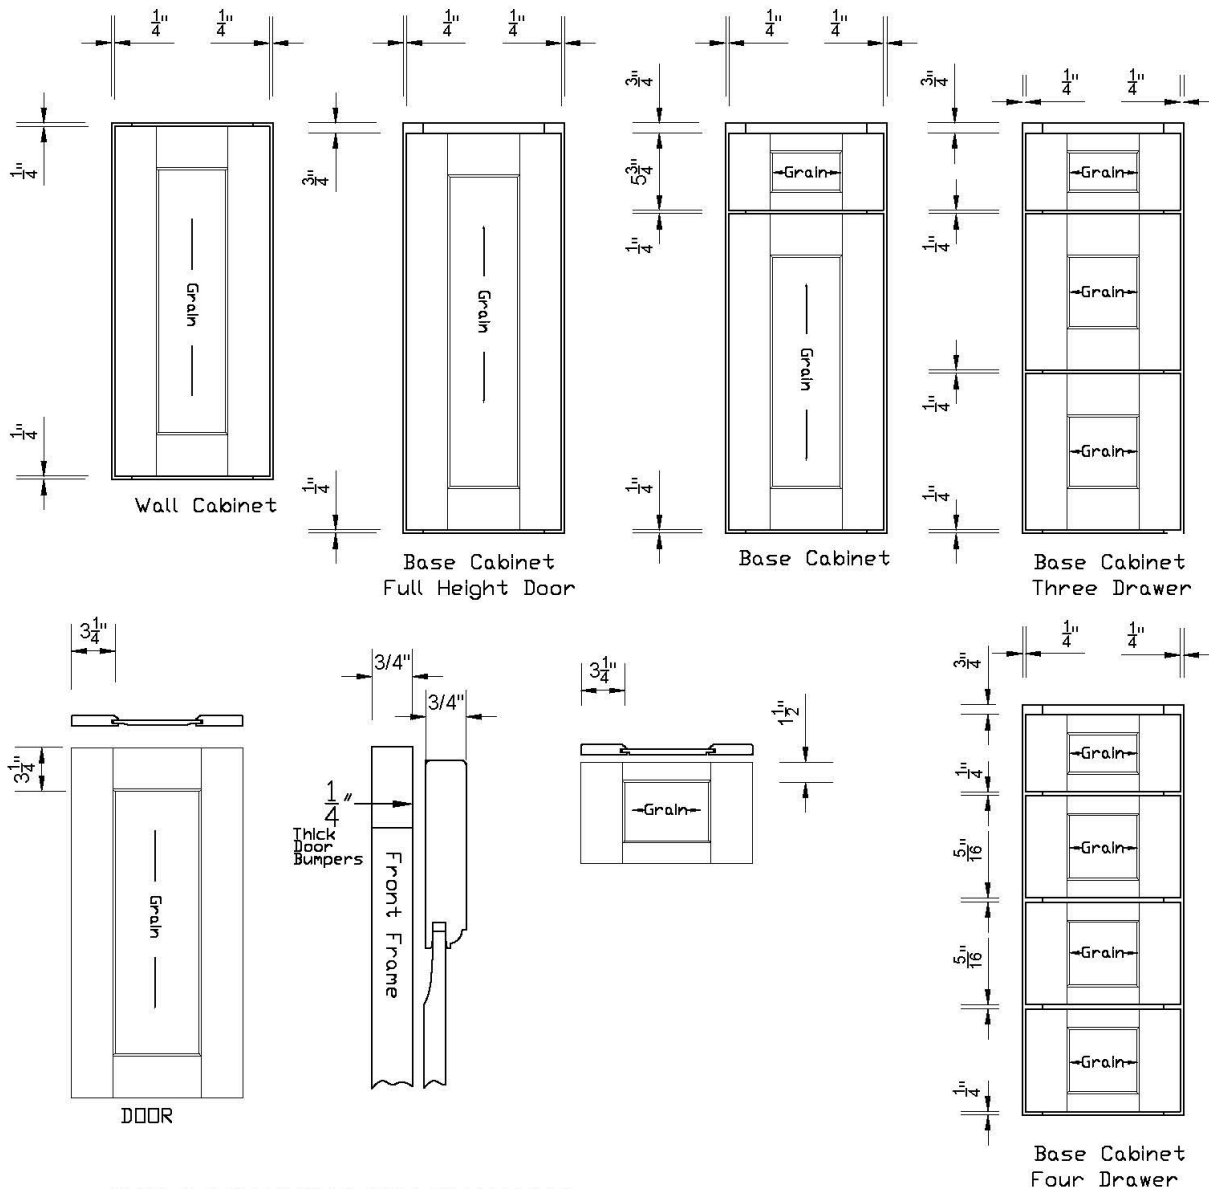

LEGACY CRAFTED CABINETS

DOOR DETAILS - WINFIELD

WINFIELD DOORS AND DRAWERS

- Available in Oak-Maple-Cherry
- Full Overlay
- 5 Piece Drawer Fronts
- 5/8" Thick Solid Wood Reverse Raised Inserts
- Mortise and Tenon Construction
- 3/4" Hardwood Front Frame
- 1 1/2" Wide Stiles and Rails on Front Frame
- All 9"W Base Cabinets Drawer Fronts have 1.5" top and Bottom Rail and 3" Side Stiles
- TVCC33B, TVCC36B, VCC33B, VCC36B small top Drawer fronts have 1.5" top and Bottom Rail and 3" Side Stiles
- Top Drawer Fronts of all base and vanity cabinets with Drawer over Door have 1.5" top and Bottom Rail
- All Drawer Fronts of 4-Drawer Base Cabinets have 1.5" top and Bottom Rail
- W1D1545 Drawer Fronts have 1.5" top and Bottom Rail
- BPC33 Doors have 2.75" stiles and rails
- 9" W Base And Wall Cabinet Doors have 3" Stiles and Rails