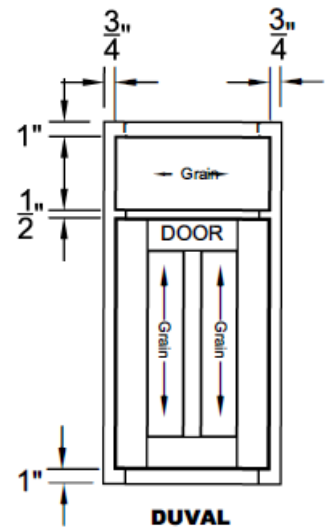

DUVAL
7-PIECE SHAKER
OAK-MAPLE-CHERRY-HICKORY