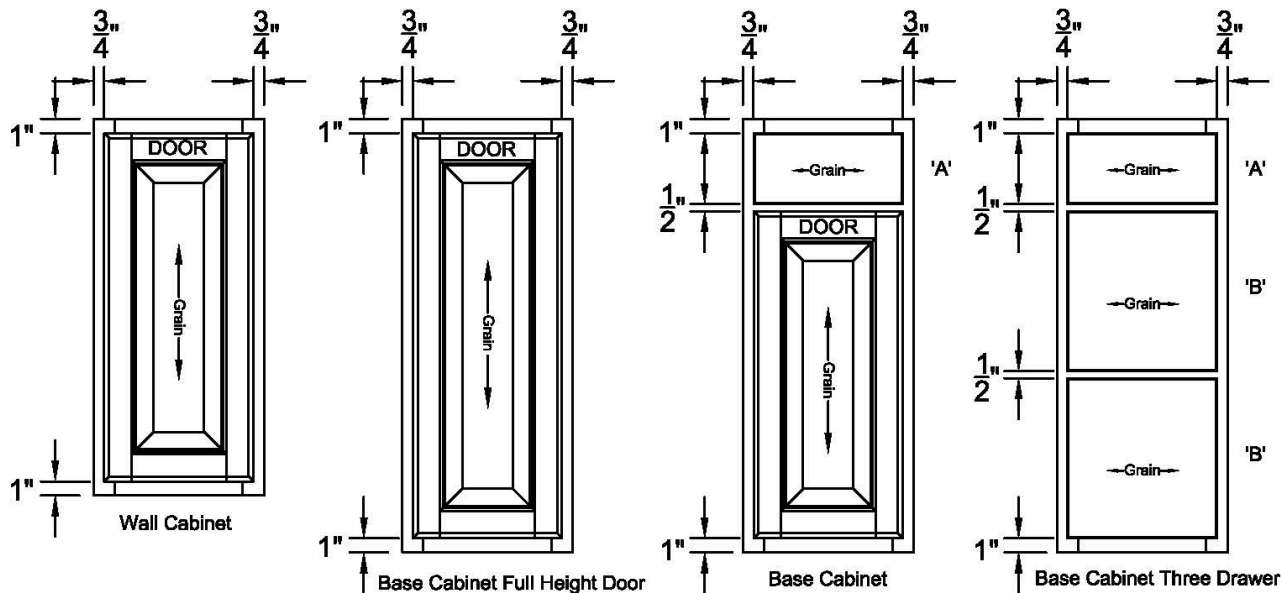

DOOR DETAILS - GRIFFIN

GRIFFIN SQUARE RAISED PANEL DOOR /SLAB HEADS

- -Available in Oak-Maple-Cherry-Hickory
- -3/4 Overlay
- -Slab Drawer Fronts
- -9/16" Thick Maple and Cherry Solid Raised Panel Inserts * Veneer Raised Panel Insert on Oak
- -Mortise and Tenon Construction
- -3/4" Hardwood Front Frame
- 1 1/2" wide Stiles and Rails on Front Frame