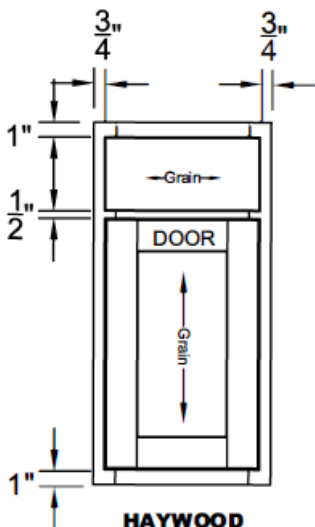

HAYWOOD
5-PIECE SHAKER
OAK-MAPLE-CHERRY