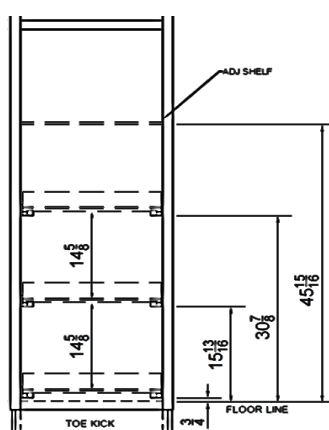

PANTRY CABINET TRAY STANDARD LOCATIONS

1 Tray - 3 Adustable Shelves

2 Trays - 2 Adustable Shelves

3 Tray - 1 Adustable Shelf

4 Trays

Signature Full Overlay

Juno Thin Shaker Miter			Astoria Slab		Hamilton Avalon 2.75" Wide Rail				Caldwell Sqr Rsd Panel				Payton Pillowtop Miter			ESSEX Wide Rail Shaker Rsd Pnt		Winfield Wide Rail Reverse Rsd Pnt		Denton Mifflin Cortland Milton			Metro Slab			Strata Slab
13	14	15	16	17	18	19	20	21	22	23	24	25	26	27	28	30	31	32	33	34	35	36	37	38	39	
Oak (15J)	Maple (25J)	Cherry (35J)	Maple (25D)	Cherry (35D)	Oak (15U)	Maple (25U)	Cherry (35U)	Hickory (45U)	Oak (15O)	Maple (25O)	Cherry (35O)	Hickory (45O)	Oak (15P)	Maple (25P)	Cherry (35P)	Oak (15W)	Maple (25W)	Cherry (35W)	Oak (15SG/15V)	Maple (25SG/25V)	Cherry (35SG/35V)	Matte (2ME)	Texture (2TE)	Gloss (2GE)	Texture (2TB)	
1132	1132	1132	1132	1132	1132	1132	1132	1132	1132	1132	1132	1132	1132	1132	1132	1132	1132	1132	1132	1132	1132	1132	1132	1132	1132	