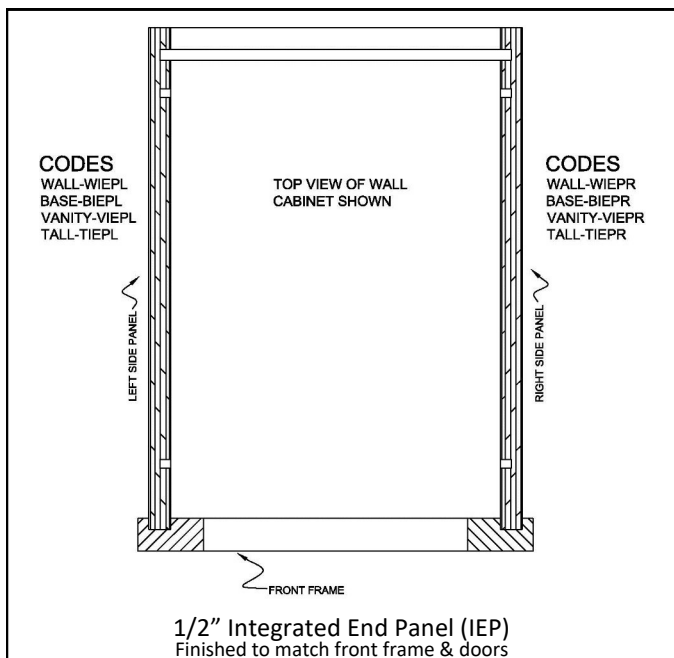

LEGACY CRAFTED CABINETS

FINISHED END PANELS

All Exposed Ends Require Finished End.