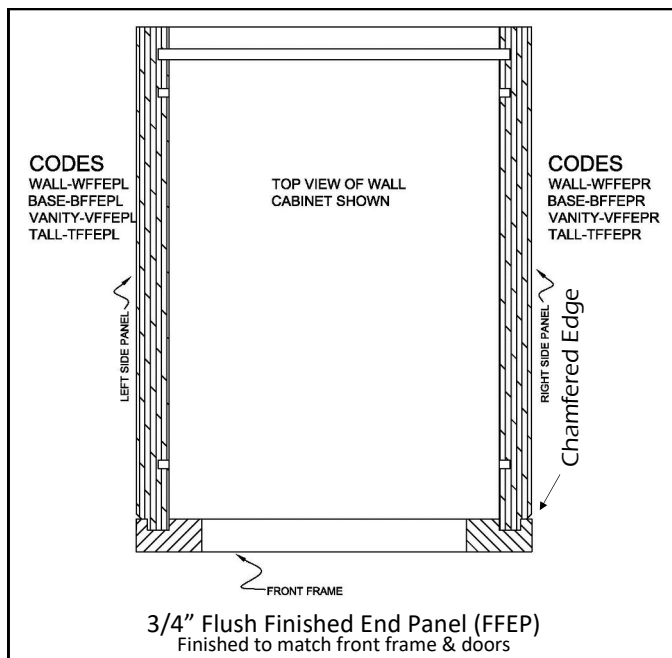

LEGACY CRAFTED CABINETS

FINISHED END PANELS

All Exposed Ends Require Finished End.