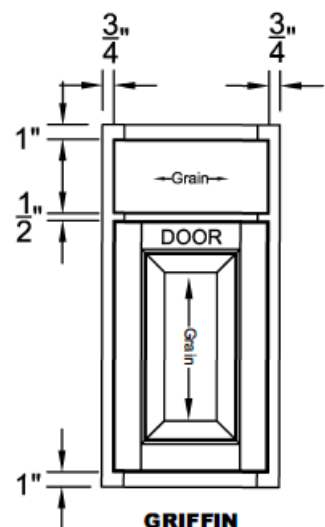

GRIFFIN
SQUARE RAISED PANEL
OAK-MAPLE-CHERRY-HICKORY