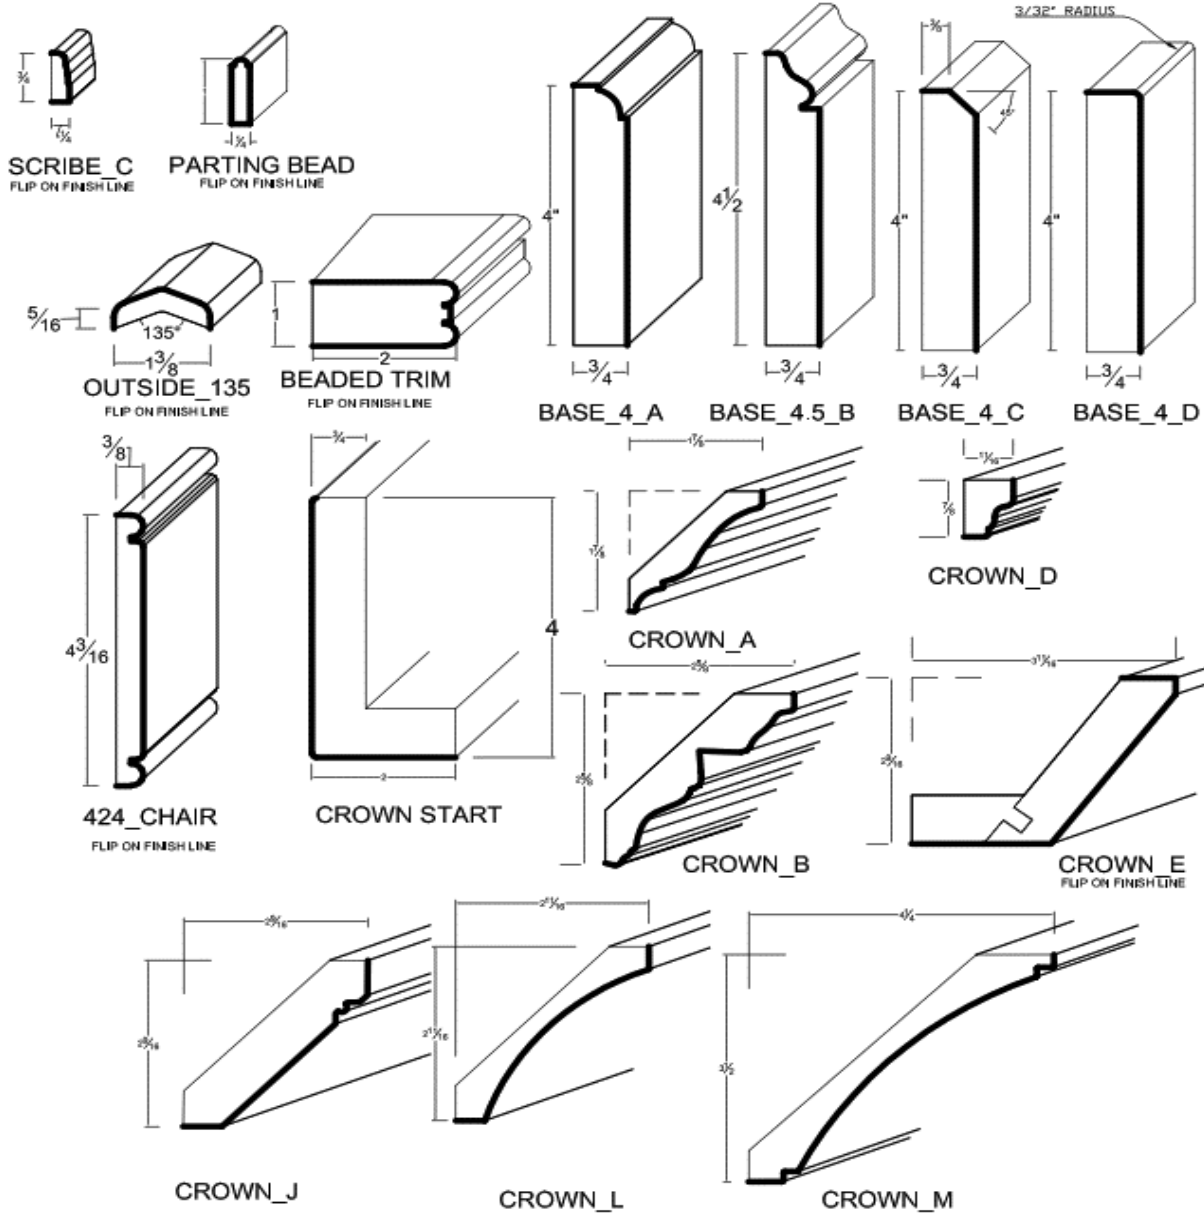

Legacy Item No.

Please Note: We will guarantee molding lengths good up to 90" to be free from "end defects".

Signature Full Overlay

Juno Thin Shaker Miter			Astoria Slab		Hamilton Avalon 2.75" Wide Rail			Caldwell Sq Rsd Panel			Payton Pillowtop Miter			ESSEX Wide Rail Shaker Rsd Pnt		Winfield Wide Rail Reverse Rsd Pnt		Denton Mifflin Cortland Milton			Metro Slab		Strata Slab		
13	14	15	16	17	18	19	20	21	22	23	24	25	26	27	28	30	31	32	33	34	35	36	37	38	39
Oak (15J)	Maple (25J)	Cherry (35J)	Maple (25D)	Cherry (35D)	Oak (15U)	Maple (25U)	Cherry (35U)	Hickory (45U)	Oak (15O)	Maple (25O)	Cherry (35O)	Hickory (45O)	Oak (15P)	Maple (25P)	Cherry (35P)	Oak (15W)	Maple (25W)	Cherry (35W)	Oak (15G/15V)	Maple (25G/25V)	Cherry (35G/35V)	Matte (2ME)	Texture (2TE)	Gloss (2GE)	Texture (2TB)