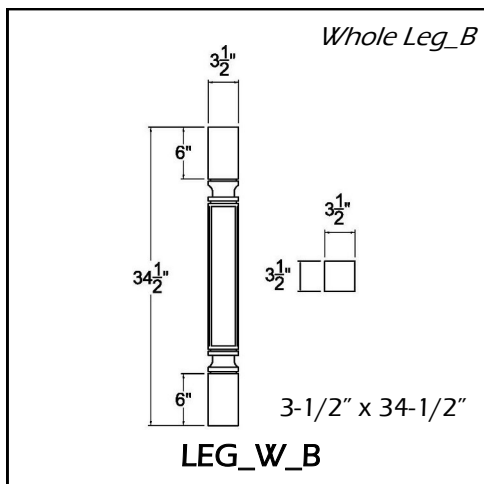

LEGACY CRAFTED CABINETS

LEGS

	Oak	Maple	Cherry	Hickory
LEG_W_B	650	742	796	N/A

*Not available in Hickory

Legs B can be cut for Half, Inside or Outside applications

Osborne 1445

Square Mission Island Post