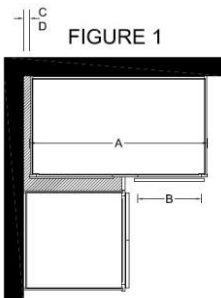

Signature Standard Overlay

2020 Price Column →

Cubic Feet	Chelsea Picture Frame Haywood 5pc Shaker			Duval 7pc Shaker				Griffin Sq'r Rsd Panel			
	2	3	4	5	6	7	8	9	10	11	12
	Oak (15F/15T)	Maple (25F/25T)	Cherry (35F/35T)	Oak (15S)	Maple (25S)	Cherry (35S)	Hickory (45S)	Oak (15SR)	Maple (25SR)	Cherry (35SR)	Hickory (45SR)

Legacy Item No.

Blind Corner Base Cabinets

NOTES:

When using a blind corner base cabinet, recommended pull from wall is 1 1/2" for standard overlay and 2" for full overlay cabinets to allow for door/drawer clearance with adjacent cabinet.

See figure 2 for clearances provided.

Maximum pull from wall is 3".

All blind corner bases include a 3" base filler to allow for proper door and drawer clearance.

MINIMUM PULL RECOMMENDED

CABINET	(A) CABINET SIZE	(B) DOOR OPENING	MAXIMUM PULL	(C) STANDARD OVERLAY	(D) FULL OVERLAY
BC36	36"	9"	3"	1 1/2"	2"
BC39	39"	12"	3"	1 1/2"	2"
BC42	42"	15"	3"	1 1/2"	2"
BC45	45"	18"	3"	1 1/2"	2"
BC48	48"	21"	3"	1 1/2"	2"