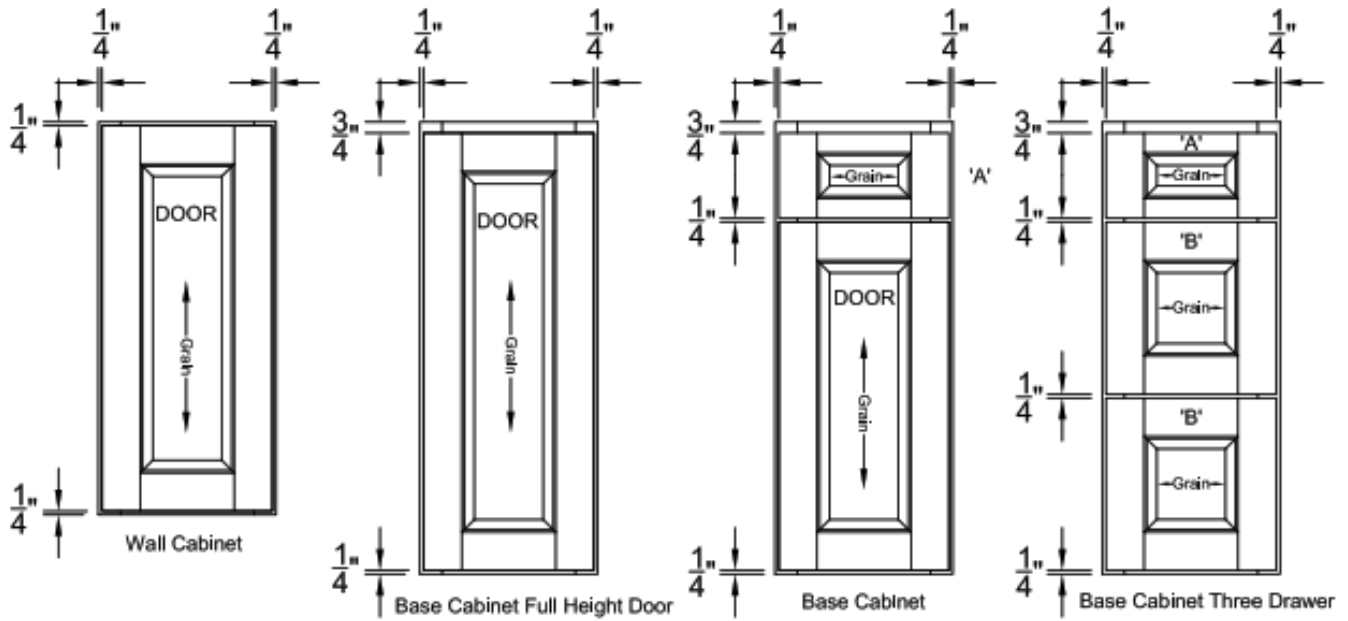

LEGACY CRAFTED CABINETS

DOOR DETAILS - ESSEX

ESSEX WIDE RAIL SHAKER RAISED PANEL DOOR AND DRAWER HEADS

- Available in Oak-Maple-Cherry
- Full Overlay
- 5 Piece Drawer Fronts
- 5/8" Thick Solid Wood Raised Inserts
- Mortise and Tenon Construction
- 3/4" Hardwood Front Frame
- 1 1/2" Wide Stiles and Rails on Front Frame