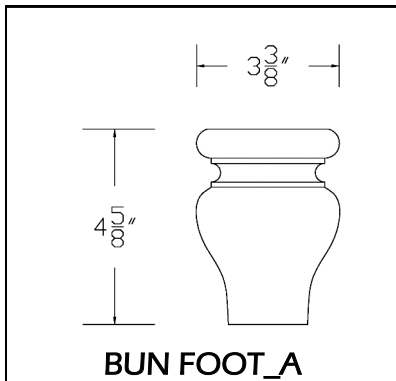

FEET

	Oak	Maple	Cherry	Hickory
BUN FOOT_A	94	125	118	N/A